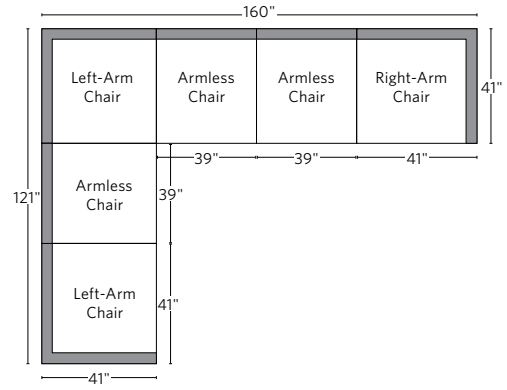

CAICOS TEAK SEATING COLLECTION

All dimensions are given in inches. See the attached "Dimensions Diagram" sheet for more information on the keys used in this chart.

	OVERALL WIDTH A	OVERALL DEPTH B	OVERALL HEIGHT W/ CUSHION C	FRAME HEIGHT D	ARM HEIGHT E	ARM WIDTH F	FOOT HEIGHT G	SEAT HEIGHT W/ CUSHION H	SEAT HEIGHT (FLOOR TO FRAME) I	INSIDE SEAT WIDTH J	INSIDE SEAT DEPTH K	# OF BACK CUSHIONS	# OF SEAT CUSHIONS
ARMLESS CHAIR	39	41	28½	22	NA	NA	2	14½	6	39½	20	2	1
RIGHT-ARM CORNER CHAIR	41	41	28½	22	NA	NA	2	14½	6	40¾	20	2	1
LEFT-ARM CORNER CHAIR	41	41	28½	22	NA	NA	2	14½	6	40¾	20	2	1
OTTOMAN	39	39	14½	6	NA	NA	2	14½	6	39	39	1	1
CHAISE	28	81	10	6	NA	NA	2	10	6	NA	81	NA	1

OUTDOOR SEATING DIMENSIONS DIAGRAM

See the "Dimensions Sheet" for the measurements that correspond with the letters below.

RH

OUTDOOR SEATING DIMENSIONS DIAGRAM

See the "Dimensions Sheet" for the measurements that correspond with the letters below.

MODULAR U-SOFA CHAISE SECTIONAL

Available in left and right-arm configurations.

MODULAR SOFA CHAISE

Available in left and right-arm configurations.

MODULAR L-SECTIONAL

Available in left and right-arm configurations.