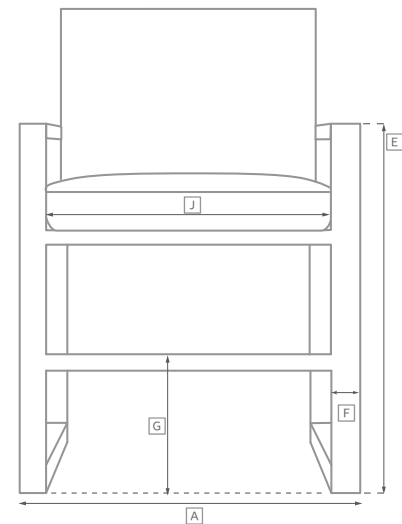

CAICOS TEAK SEATING COLLECTION

All dimensions are given in inches. See the attached "Dimensions Diagram" sheet for more information on the keys used in this chart.

	OVERALL WIDTH A	OVERALL DEPTH B	OVERALL HEIGHT W/ CUSHION C	FRAME HEIGHT D	ARM HEIGHT E	ARM WIDTH F	FOOT HEIGHT G	SEAT HEIGHT W/ CUSHION H	SEAT HEIGHT (FLOOR TO FRAME) I	INSIDE SEAT WIDTH J	INSIDE SEAT DEPTH K	# OF BACK CUSHIONS	# OF SEAT CUSHIONS
ARMLESS CHAIR	39	41	28½	22	NA	NA	2	14½	6	39½	20	2	1
RIGHT-ARM CORNER CHAIR	41	41	28½	22	NA	NA	2	14½	6	40¾	20	2	1
LEFT-ARM CORNER CHAIR	41	41	28½	22	NA	NA	2	14½	6	40¾	20	2	1
OTTOMAN	39	39	14½	6	NA	NA	2	14½	6	39	39	1	1
CHAISE	28	81	10	6	NA	NA	2	10	6	NA	81	NA	1

OUTDOOR SEATING DIMENSIONS DIAGRAM

See the "Dimensions Sheet" for the measurements that correspond with the letters below.

RH

OUTDOOR SEATING DIMENSIONS DIAGRAM

See the "Dimensions Sheet" for the measurements that correspond with the letters below.