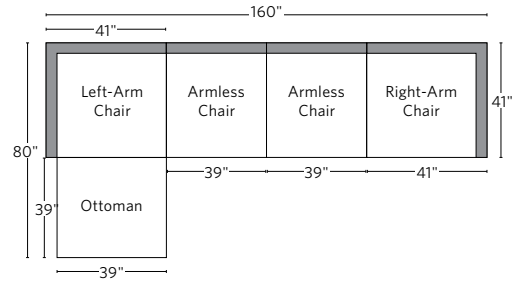

CAICOS TEAK SEATING COLLECTION

All dimensions are given in inches. See the attached "Dimensions Diagram" sheet for more information on the keys used in this chart.

	OVERALL WIDTH A	OVERALL DEPTH B	OVERALL HEIGHT W/ CUSHION C	FRAME HEIGHT D	ARM HEIGHT E	ARM WIDTH F	FOOT HEIGHT G	SEAT HEIGHT W/ CUSHION H	SEAT HEIGHT (FLOOR TO FRAME) I	INSIDE SEAT WIDTH J	INSIDE SEAT DEPTH K	# OF BACK CUSHIONS	# OF SEAT CUSHIONS
ARMLESS CHAIR	39	41	28½	22	NA	NA	2	14½	6	39½	20	2	1
RIGHT-ARM CORNER CHAIR	41	41	28½	22	NA	NA	2	14½	6	40¾	20	2	1
LEFT-ARM CORNER CHAIR	41	41	28½	22	NA	NA	2	14½	6	40¾	20	2	1
OTTOMAN	39	39	14½	6	NA	NA	2	14½	6	39	39	1	1
CHAISE	28	81	10	6	NA	NA	2	10	6	NA	81	NA	1

OUTDOOR SEATING DIMENSIONS DIAGRAM

See the "Dimensions Sheet" for the measurements that correspond with the letters below.

RH

OUTDOOR SEATING DIMENSIONS DIAGRAM

See the "Dimensions Sheet" for the measurements that correspond with the letters below.

RH

MODULAR SOFA

MODULAR SOFA CHAISE

Available in left and right-arm configurations.

MODULAR L-SECTIONAL WITH COFFEE TABLE

Available in left and right-arm configurations.

MODULAR U-CHAISE SECTIONAL

MODULAR U-SOFA SECTIONAL WITH COFFEE TABLES