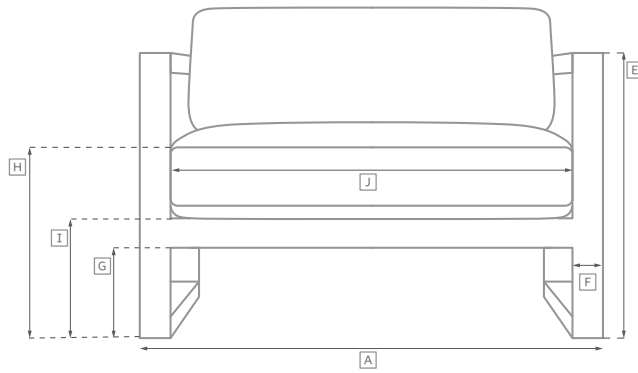

CAICOS TEAK SEATING COLLECTION

All dimensions are given in inches. See the attached "Dimensions Diagram" sheet for more information on the keys used in this chart.

	OVERALL WIDTH A	OVERALL DEPTH B	OVERALL HEIGHT W/ CUSHION C	FRAME HEIGHT D	ARM HEIGHT E	ARM WIDTH F	FOOT HEIGHT G	SEAT HEIGHT W/ CUSHION H	SEAT HEIGHT (FLOOR TO FRAME) I	INSIDE SEAT WIDTH J	INSIDE SEAT DEPTH K	# OF BACK CUSHIONS	# OF SEAT CUSHIONS
ARMLESS CHAIR	39	41	28½	22	NA	NA	2	14½	6	39½	20	2	1
RIGHT-ARM CORNER CHAIR	41	41	28½	22	NA	NA	2	14½	6	40¾	20	2	1
LEFT-ARM CORNER CHAIR	41	41	28½	22	NA	NA	2	14½	6	40¾	20	2	1
OTTOMAN	39	39	14½	6	NA	NA	2	14½	6	39	39	1	1
CHAISE	28	81	10	6	NA	NA	2	10	6	NA	81	NA	1

OUTDOOR SEATING DIMENSIONS DIAGRAM

See the "Dimensions Sheet" for the measurements that correspond with the letters below.

RH

OUTDOOR SEATING DIMENSIONS DIAGRAM

See the "Dimensions Sheet" for the measurements that correspond with the letters below.