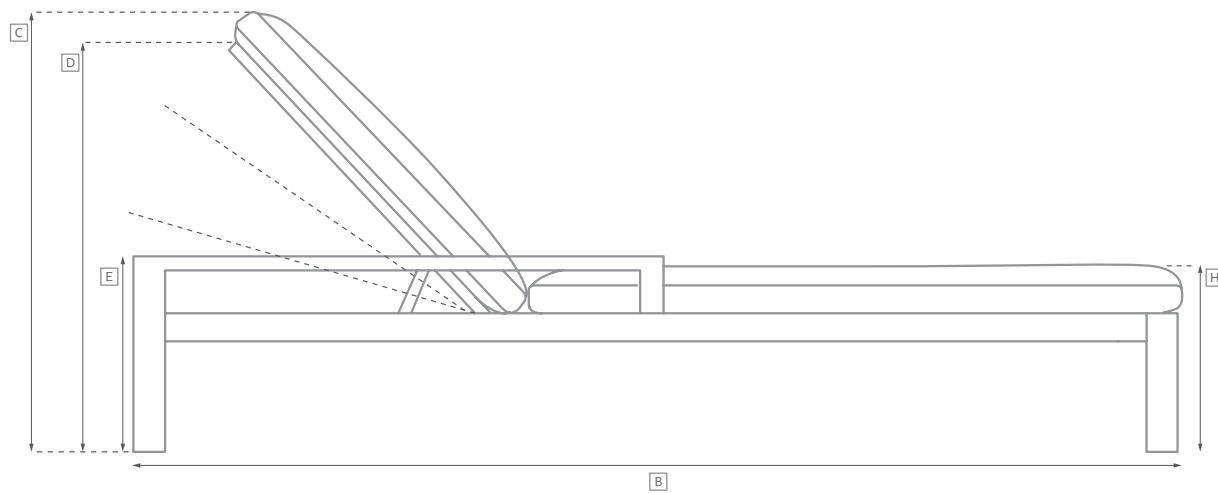

OUTDOOR SEATING DIMENSIONS DIAGRAM

See the "Dimensions Sheet" for the measurements that correspond with the letters below.

RH