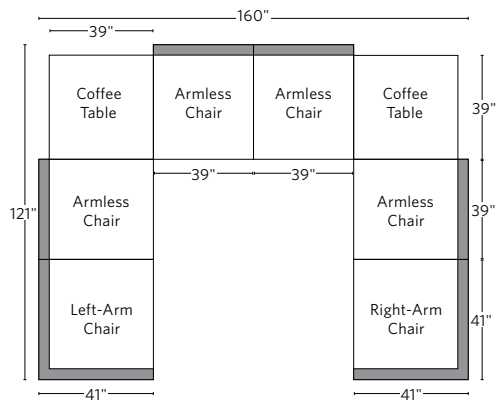

CAICOS TEAK SEATING COLLECTION

All dimensions are given in inches. See the attached "Dimensions Diagram" sheet for more information on the keys used in this chart.

	OVERALL WIDTH A	OVERALL DEPTH B	OVERALL HEIGHT W/ CUSHION C	FRAME HEIGHT D	ARM HEIGHT E	ARM WIDTH F	FOOT HEIGHT G	SEAT HEIGHT W/ CUSHION H	SEAT HEIGHT (FLOOR TO FRAME) I	INSIDE SEAT WIDTH J	INSIDE SEAT DEPTH K	# OF BACK CUSHIONS	# OF SEAT CUSHIONS
ARMLESS CHAIR	39	41	28½	22	NA	NA	2	14½	6	39½	20	2	1
RIGHT-ARM CORNER CHAIR	41	41	28½	22	NA	NA	2	14½	6	40¾	20	2	1
LEFT-ARM CORNER CHAIR	41	41	28½	22	NA	NA	2	14½	6	40¾	20	2	1
OTTOMAN	39	39	14½	6	NA	NA	2	14½	6	39	39	1	1
CHAISE	28	81	10	6	NA	NA	2	10	6	NA	81	NA	1

OUTDOOR SEATING DIMENSIONS DIAGRAM

See the "Dimensions Sheet" for the measurements that correspond with the letters below.

RH

OUTDOOR SEATING DIMENSIONS DIAGRAM

See the "Dimensions Sheet" for the measurements that correspond with the letters below.

RH

MODULAR SOFA

MODULAR SOFA CHAISE

Available in left and right-arm configurations.

MODULAR L-SECTIONAL WITH COFFEE TABLE

Available in left and right-arm configurations.

MODULAR U-CHAISE SECTIONAL

MODULAR U-SOFA SECTIONAL WITH COFFEE TABLES