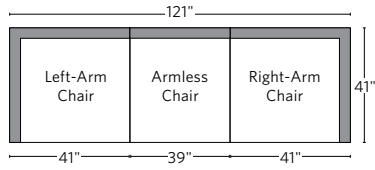

MODULAR SOFA