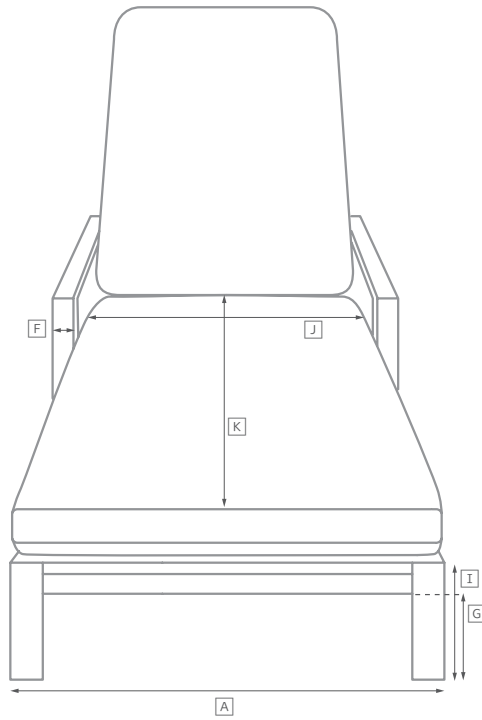

OUTDOOR SEATING DIMENSIONS DIAGRAM

See the "Dimensions Sheet" for the measurements that correspond with the letters below.

RH