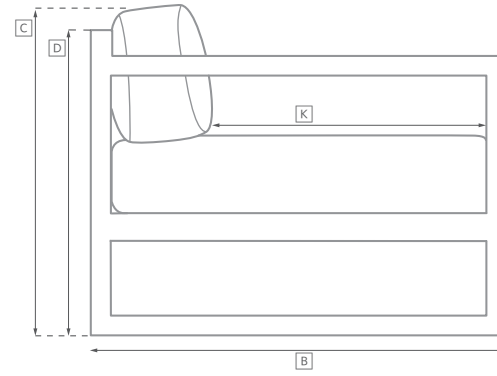

CAICOS TEAK SEATING COLLECTION

All dimensions are given in inches. See the attached "Dimensions Diagram" sheet for more information on the keys used in this chart.

	OVERALL WIDTH A	OVERALL DEPTH B	OVERALL HEIGHT W/ CUSHION C	FRAME HEIGHT D	ARM HEIGHT E	ARM WIDTH F	FOOT HEIGHT G	SEAT HEIGHT W/ CUSHION H	SEAT HEIGHT (FLOOR TO FRAME) I	INSIDE SEAT WIDTH J	INSIDE SEAT DEPTH K	# OF BACK CUSHIONS	# OF SEAT CUSHIONS
ARMLESS CHAIR	39	41	28½	22	NA	NA	2	14½	6	39½	20	2	1
RIGHT-ARM CORNER CHAIR	41	41	28½	22	NA	NA	2	14½	6	40¾	20	2	1
LEFT-ARM CORNER CHAIR	41	41	28½	22	NA	NA	2	14½	6	40¾	20	2	1
OTTOMAN	39	39	14½	6	NA	NA	2	14½	6	39	39	1	1
CHAISE	28	81	10	6	NA	NA	2	10	6	NA	81	NA	1

OUTDOOR SEATING DIMENSIONS DIAGRAM

See the "Dimensions Sheet" for the measurements that correspond with the letters below.

RH

OUTDOOR SEATING DIMENSIONS DIAGRAM

See the "Dimensions Sheet" for the measurements that correspond with the letters below.