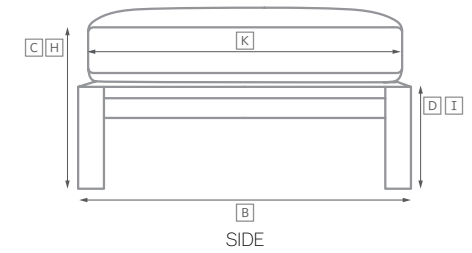

OUTDOOR SEATING DIMENSIONS DIAGRAM

See the "Dimensions Sheet" for the measurements that correspond with the letters below.

RH