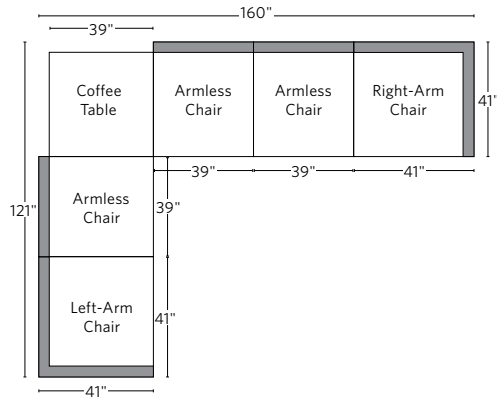

CAICOS TEAK SEATING COLLECTION

All dimensions are given in inches. See the attached "Dimensions Diagram" sheet for more information on the keys used in this chart.

	OVERALL WIDTH A	OVERALL DEPTH B	OVERALL HEIGHT W/ CUSHION C	FRAME HEIGHT D	ARM HEIGHT E	ARM WIDTH F	FOOT HEIGHT G	SEAT HEIGHT W/ CUSHION H	SEAT HEIGHT (FLOOR TO FRAME) I	INSIDE SEAT WIDTH J	INSIDE SEAT DEPTH K	# OF BACK CUSHIONS	# OF SEAT CUSHIONS
ARMLESS CHAIR	39	41	28½	22	NA	NA	2	14½	6	39½	20	2	1
RIGHT-ARM CORNER CHAIR	41	41	28½	22	NA	NA	2	14½	6	40¾	20	2	1
LEFT-ARM CORNER CHAIR	41	41	28½	22	NA	NA	2	14½	6	40¾	20	2	1
OTTOMAN	39	39	14½	6	NA	NA	2	14½	6	39	39	1	1
CHAISE	28	81	10	6	NA	NA	2	10	6	NA	81	NA	1

OUTDOOR SEATING DIMENSIONS DIAGRAM

See the "Dimensions Sheet" for the measurements that correspond with the letters below.

RH

OUTDOOR SEATING DIMENSIONS DIAGRAM

See the "Dimensions Sheet" for the measurements that correspond with the letters below.

RH

MODULAR SOFA

MODULAR SOFA CHAISE

Available in left and right-arm configurations.

MODULAR L-SECTIONAL WITH COFFEE TABLE

Available in left and right-arm configurations.

MODULAR U-CHAISE SECTIONAL

MODULAR U-SOFA SECTIONAL WITH COFFEE TABLES