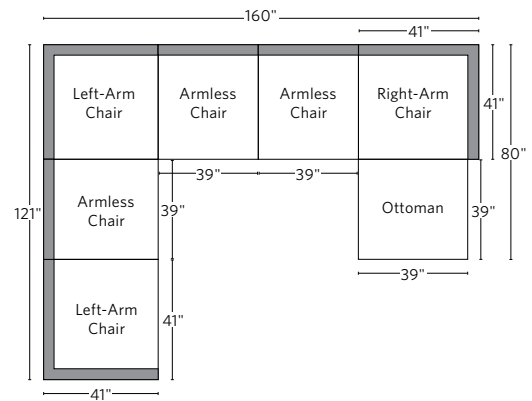

MODULAR U-SOFA CHAISE SECTIONAL

Available in left and right-arm configurations.