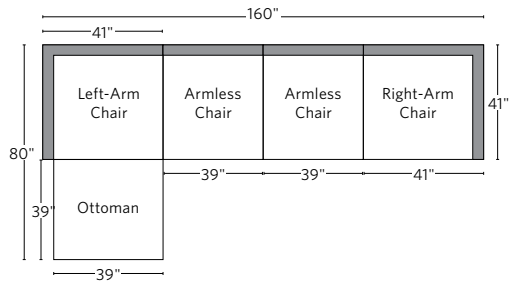

MODULAR SOFA CHAISE

Available in left and right-arm configurations.