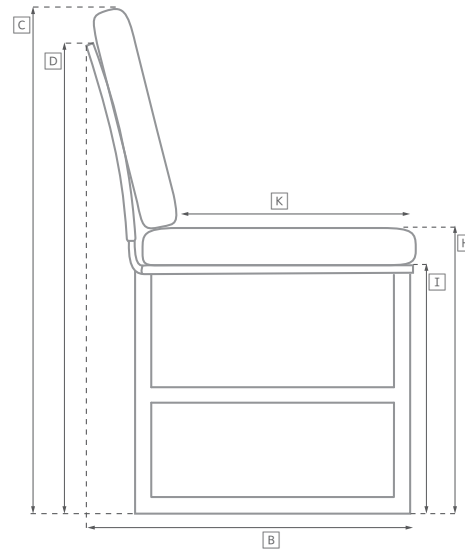

CAICOS TEAK SEATING COLLECTION

All dimensions are given in inches. See the attached "Dimensions Diagram" sheet for more information on the keys used in this chart.

	OVERALL WIDTH A	OVERALL DEPTH B	OVERALL HEIGHT W/ CUSHION C	FRAME HEIGHT D	ARM HEIGHT E	ARM WIDTH F	FOOT HEIGHT G	SEAT HEIGHT W/ CUSHION H	SEAT HEIGHT (FLOOR TO FRAME) I	INSIDE SEAT WIDTH J	INSIDE SEAT DEPTH K	# OF BACK CUSHIONS	# OF SEAT CUSHIONS
ARMLESS CHAIR	39	41	28½	22	NA	NA	2	14½	6	39½	20	2	1
RIGHT-ARM CORNER CHAIR	41	41	28½	22	NA	NA	2	14½	6	40¾	20	2	1
LEFT-ARM CORNER CHAIR	41	41	28½	22	NA	NA	2	14½	6	40¾	20	2	1
OTTOMAN	39	39	14½	6	NA	NA	2	14½	6	39	39	1	1
CHAISE	28	81	10	6	NA	NA	2	10	6	NA	81	NA	1

OUTDOOR SEATING DIMENSIONS DIAGRAM

See the "Dimensions Sheet" for the measurements that correspond with the letters below.

RH

OUTDOOR SEATING DIMENSIONS DIAGRAM

See the "Dimensions Sheet" for the measurements that correspond with the letters below.