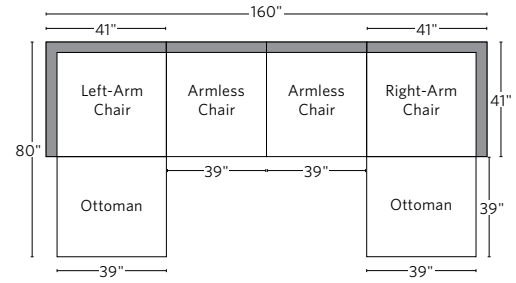

CAICOS TEAK SEATING COLLECTION

All dimensions are given in inches. See the attached "Dimensions Diagram" sheet for more information on the keys used in this chart.

	OVERALL WIDTH A	OVERALL DEPTH B	OVERALL HEIGHT W/ CUSHION C	FRAME HEIGHT D	ARM HEIGHT E	ARM WIDTH F	FOOT HEIGHT G	SEAT HEIGHT W/ CUSHION H	SEAT HEIGHT (FLOOR TO FRAME) I	INSIDE SEAT WIDTH J	INSIDE SEAT DEPTH K	# OF BACK CUSHIONS	# OF SEAT CUSHIONS
ARMLESS CHAIR	39	41	28½	22	NA	NA	2	14½	6	39½	20	2	1
RIGHT-ARM CORNER CHAIR	41	41	28½	22	NA	NA	2	14½	6	40¾	20	2	1
LEFT-ARM CORNER CHAIR	41	41	28½	22	NA	NA	2	14½	6	40¾	20	2	1
OTTOMAN	39	39	14½	6	NA	NA	2	14½	6	39	39	1	1
CHAISE	28	81	10	6	NA	NA	2	10	6	NA	81	NA	1

OUTDOOR SEATING DIMENSIONS DIAGRAM

See the "Dimensions Sheet" for the measurements that correspond with the letters below.

RH

OUTDOOR SEATING DIMENSIONS DIAGRAM

See the "Dimensions Sheet" for the measurements that correspond with the letters below.

RH

MODULAR SOFA

MODULAR SOFA CHAISE

Available in left and right-arm configurations.

MODULAR L-SECTIONAL WITH COFFEE TABLE

Available in left and right-arm configurations.

MODULAR U-CHAISE SECTIONAL

MODULAR U-SOFA SECTIONAL WITH COFFEE TABLES