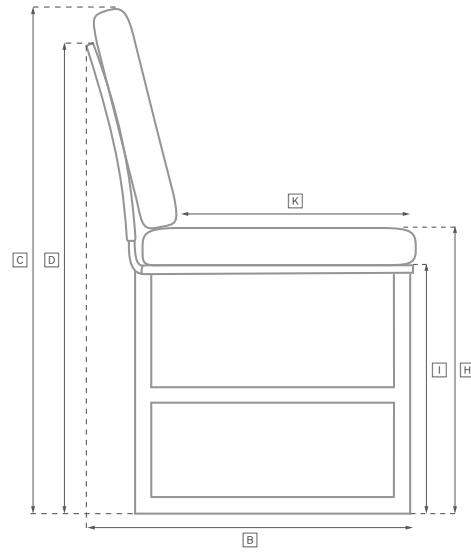

CAICOS ALUMINUM SEATING COLLECTION

All dimensions are given in inches. See the attached "Dimensions Diagram" sheet for more information on the keys used in this chart.

	OVERALL WIDTH A	OVERALL DEPTH B	OVERALL HEIGHT W/ CUSHION C	FRAME HEIGHT D	ARM HEIGHT E	ARM WIDTH F	FOOT HEIGHT G	SEAT HEIGHT W/ CUSHION H	SEAT HEIGHT (FLOOR TO FRAME) I	INSIDE SEAT WIDTH J	INSIDE SEAT DEPTH K	NUMBER OF BACK CUSHIONS	NUMBER OF SEAT CUSHIONS	WEIGHT
MODULAR ARMLESS CHAIR	39	41	28½	22	-	-	2	14½	6	39½	20	2	1	80
MODULAR LEFT-ARM CORNER CHAIR	41	41	28½	22	-	-	2	14½	6	40¾	20	2	1	107
MODULAR RIGHT-ARM CORNER CHAIR	41	41	28½	22	-	-	2	14½	6	40¾	20	2	1	107
MODULAR OTTOMAN	39	39	14½	6	-	-	2	14½	6	39	39	1	1	53
CHAISE	28	81	10	6	-	-	2	10	6	-	81	-	1	-
DINING ARMCHAIR	20¾	22½	32	31	23¾	1¼	14½	19	17	18½	21	1	1	28
DINING SIDE CHAIR	18½	22½	32	31	-	-	14½	19	17	18½	21	1	1	26

OUTDOOR SEATING DIMENSIONS DIAGRAM

See the "Dimensions Sheet" for the measurements that correspond with the letters below.

RH

OUTDOOR SEATING DIMENSIONS DIAGRAM

See the "Dimensions Sheet" for the measurements that correspond with the letters below.