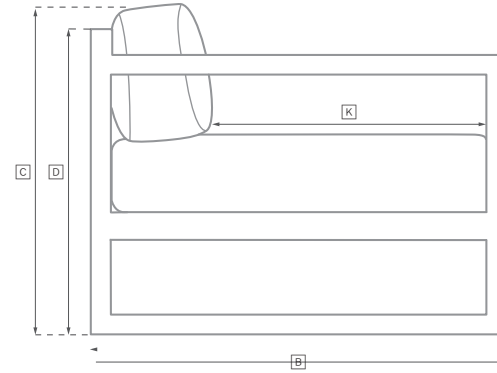

CAICOS ALUMINUM SEATING COLLECTION

All dimensions are given in inches. See the attached "Dimensions Diagram" sheet for more information on the keys used in this chart.

	OVERALL WIDTH A	OVERALL DEPTH B	OVERALL HEIGHT W/ CUSHION C	FRAME HEIGHT D	ARM HEIGHT E	ARM WIDTH F	FOOT HEIGHT G	SEAT HEIGHT W/ CUSHION H	SEAT HEIGHT (FLOOR TO FRAME) I	INSIDE SEAT WIDTH J	INSIDE SEAT DEPTH K	NUMBER OF BACK CUSHIONS	NUMBER OF SEAT CUSHIONS	WEIGHT
MODULAR ARMLESS CHAIR	39	41	28½	22	-	-	2	14½	6	39½	20	2	1	80
MODULAR LEFT-ARM CORNER CHAIR	41	41	28½	22	-	-	2	14½	6	40¾	20	2	1	107
MODULAR RIGHT-ARM CORNER CHAIR	41	41	28½	22	-	-	2	14½	6	40¾	20	2	1	107
MODULAR OTTOMAN	39	39	14½	6	-	-	2	14½	6	39	39	1	1	53
CHAISE	28	81	10	6	-	-	2	10	6	-	81	-	1	-
DINING ARMCHAIR	20¾	22½	32	31	23¾	1¼	14½	19	17	18½	21	1	1	28
DINING SIDE CHAIR	18½	22½	32	31	-	-	14½	19	17	18½	21	1	1	26

OUTDOOR SEATING DIMENSIONS DIAGRAM

See the "Dimensions Sheet" for the measurements that correspond with the letters below.

RH

OUTDOOR SEATING DIMENSIONS DIAGRAM

See the "Dimensions Sheet" for the measurements that correspond with the letters below.