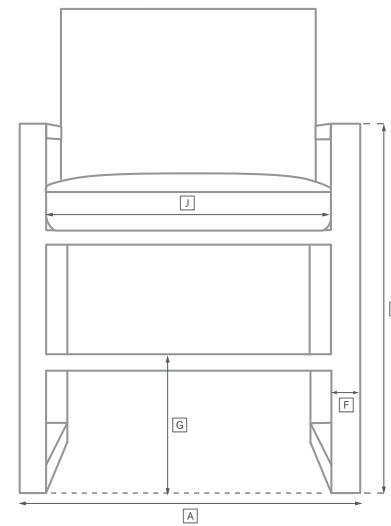

CAICOS ALUMINUM SEATING COLLECTION

All dimensions are given in inches. See the attached "Dimensions Diagram" sheet for more information on the keys used in this chart.

	OVERALL WIDTH A	OVERALL DEPTH B	OVERALL HEIGHT W/ CUSHION C	FRAME HEIGHT D	ARM HEIGHT E	ARM WIDTH F	FOOT HEIGHT G	SEAT HEIGHT W/ CUSHION H	SEAT HEIGHT (FLOOR TO FRAME) I	INSIDE SEAT WIDTH J	INSIDE SEAT DEPTH K	NUMBER OF BACK CUSHIONS	NUMBER OF SEAT CUSHIONS	WEIGHT
MODULAR ARMLESS CHAIR	39	41	28½	22	-	-	2	14½	6	39½	20	2	1	80
MODULAR LEFT-ARM CORNER CHAIR	41	41	28½	22	-	-	2	14½	6	40¾	20	2	1	107
MODULAR RIGHT-ARM CORNER CHAIR	41	41	28½	22	-	-	2	14½	6	40¾	20	2	1	107
MODULAR OTTOMAN	39	39	14½	6	-	-	2	14½	6	39	39	1	1	53
CHAISE	28	81	10	6	-	-	2	10	6	-	81	-	1	-
DINING ARMCHAIR	20¾	22½	32	31	23¾	1¼	14½	19	17	18½	21	1	1	28
DINING SIDE CHAIR	18½	22½	32	31	-	-	14½	19	17	18½	21	1	1	26

OUTDOOR SEATING DIMENSIONS DIAGRAM

See the "Dimensions Sheet" for the measurements that correspond with the letters below.

RH

OUTDOOR SEATING DIMENSIONS DIAGRAM

See the "Dimensions Sheet" for the measurements that correspond with the letters below.