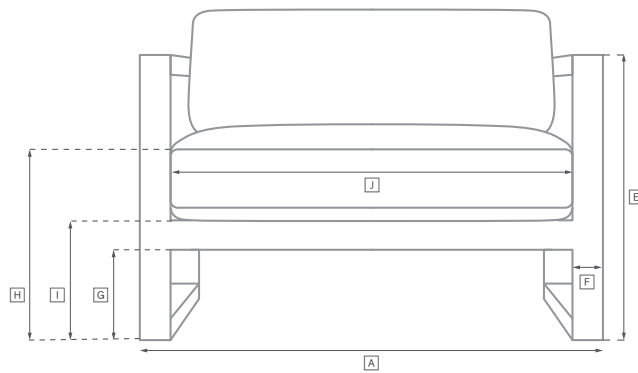

CAICOS ALUMINUM SEATING COLLECTION

All dimensions are given in inches. See the attached "Dimensions Diagram" sheet for more information on the keys used in this chart.

	OVERALL WIDTH A	OVERALL DEPTH B	OVERALL HEIGHT W/ CUSHION C	FRAME HEIGHT D	ARM HEIGHT E	ARM WIDTH F	FOOT HEIGHT G	SEAT HEIGHT W/ CUSHION H	SEAT HEIGHT (FLOOR TO FRAME) I	INSIDE SEAT WIDTH J	INSIDE SEAT DEPTH K	NUMBER OF BACK CUSHIONS	NUMBER OF SEAT CUSHIONS	WEIGHT
MODULAR ARMLESS CHAIR	39	41	28½	22	-	-	2	14½	6	39½	20	2	1	80
MODULAR LEFT-ARM CORNER CHAIR	41	41	28½	22	-	-	2	14½	6	40¾	20	2	1	107
MODULAR RIGHT-ARM CORNER CHAIR	41	41	28½	22	-	-	2	14½	6	40¾	20	2	1	107
MODULAR OTTOMAN	39	39	14½	6	-	-	2	14½	6	39	39	1	1	53
CHAISE	28	81	10	6	-	-	2	10	6	-	81	-	1	-
DINING ARMCHAIR	20¾	22½	32	31	23¾	1¼	14½	19	17	18½	21	1	1	28
DINING SIDE CHAIR	18½	22½	32	31	-	-	14½	19	17	18½	21	1	1	26

OUTDOOR SEATING DIMENSIONS DIAGRAM

See the "Dimensions Sheet" for the measurements that correspond with the letters below.

RH

OUTDOOR SEATING DIMENSIONS DIAGRAM

See the "Dimensions Sheet" for the measurements that correspond with the letters below.