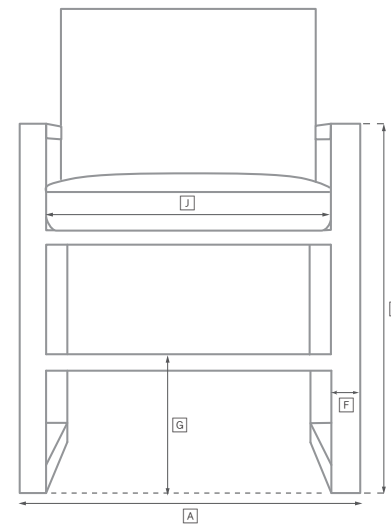

BYRON SEATING COLLECTION

All dimensions are given in inches. See the attached "Dimensions Diagram" sheet for more information on the keys used in this chart.

	OVERALL WIDTH A	OVERALL DEPTH B	OVERALL HEIGHT W/ CUSHION C	FRAME HEIGHT D	ARM HEIGHT E	ARM WIDTH F	FOOT HEIGHT G	SEAT HEIGHT W/ CUSHION H	SEAT HEIGHT (FLOOR TO FRAME) I	INSIDE SEAT WIDTH J	INSIDE SEAT DEPTH K	NUMBER OF BACK CUSHIONS	NUMBER OF SEAT CUSHIONS	WEIGHT
LEFT-ARM CHAISE	72	32½	30¾	25	25	1½	-	16	2¾	62	30¾	1	1	-
RIGHT-ARM CHAISE	72	32½	30¾	25	25	1½	-	16	2¾	62	30¾	1	1	-
FOUR-SEAT LEFT-ARM RETURN SOFA	110	32½	30¾	25	25	1½	-	16	2¾	106¾	30¾	3	1	-
FOUR-SEAT RIGHT-ARM RETURN SOFA	110	32½	30¾	25	25	1½	-	16	2¾	106¾	30¾	3	1	-
TWO-SEAT ARMLESS SOFA	66	32½	30¾	25	-	-	-	16	2¾	66	30¾	2	1	-
TWO-SEAT LEFT-ARM SOFA	70¾	32½	30¾	25	25	1½	-	16	2¾	69	30¾	2	1	-
TWO-SEAT RIGHT-ARM SOFA	70¾	32½	30¾	25	25	1½	-	16	2¾	69	30¾	2	1	-

OUTDOOR SEATING DIMENSIONS DIAGRAM

See the "Dimensions Sheet" for the measurements that correspond with the letters below.

RH