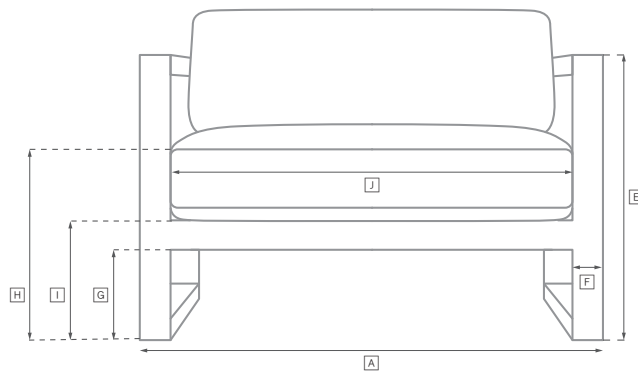

BYRON SEATING COLLECTION

All dimensions are given in inches. See the attached "Dimensions Diagram" sheet for more information on the keys used in this chart.

	OVERALL WIDTH A	OVERALL DEPTH B	OVERALL HEIGHT W/ CUSHION C	FRAME HEIGHT D	ARM HEIGHT E	ARM WIDTH F	FOOT HEIGHT G	SEAT HEIGHT W/ CUSHION H	SEAT HEIGHT (FLOOR TO FRAME) I	INSIDE SEAT WIDTH J	INSIDE SEAT DEPTH K	NUMBER OF BACK CUSHIONS	NUMBER OF SEAT CUSHIONS	WEIGHT
LEFT-ARM CHAISE	72	32½	30¾	25	25	1½	-	16	2¾	62	30¾	1	1	-
RIGHT-ARM CHAISE	72	32½	30¾	25	25	1½	-	16	2¾	62	30¾	1	1	-
FOUR-SEAT LEFT-ARM RETURN SOFA	110	32½	30¾	25	25	1½	-	16	2¾	106¾	30¾	3	1	-
FOUR-SEAT RIGHT-ARM RETURN SOFA	110	32½	30¾	25	25	1½	-	16	2¾	106¾	30¾	3	1	-
TWO-SEAT ARMLESS SOFA	66	32½	30¾	25	-	-	-	16	2¾	66	30¾	2	1	-
TWO-SEAT LEFT-ARM SOFA	70¾	32½	30¾	25	25	1½	-	16	2¾	69	30¾	2	1	-
TWO-SEAT RIGHT-ARM SOFA	70¾	32½	30¾	25	25	1½	-	16	2¾	69	30¾	2	1	-

OUTDOOR SEATING DIMENSIONS DIAGRAM

See the "Dimensions Sheet" for the measurements that correspond with the letters below.

RH