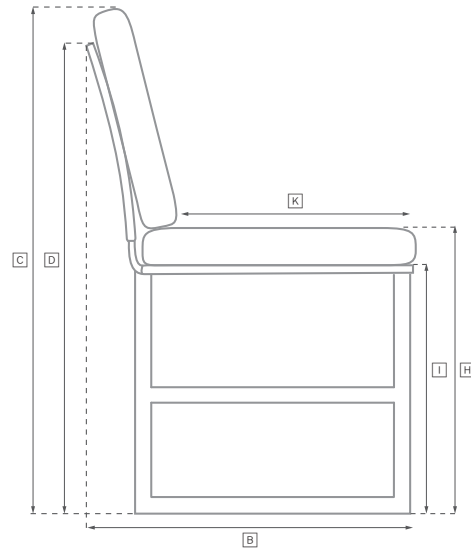

BYRON SEATING COLLECTION

All dimensions are given in inches. See the attached "Dimensions Diagram" sheet for more information on the keys used in this chart.

	OVERALL WIDTH A	OVERALL DEPTH B	OVERALL HEIGHT W/ CUSHION C	FRAME HEIGHT D	ARM HEIGHT E	ARM WIDTH F	FOOT HEIGHT G	SEAT HEIGHT W/ CUSHION H	SEAT HEIGHT (FLOOR TO FRAME) I	INSIDE SEAT WIDTH J	INSIDE SEAT DEPTH K	NUMBER OF BACK CUSHIONS	NUMBER OF SEAT CUSHIONS	WEIGHT
LEFT-ARM CHAISE	72	32½	30¾	25	25	1½	-	16	2¾	62	30¾	1	1	-
RIGHT-ARM CHAISE	72	32½	30¾	25	25	1½	-	16	2¾	62	30¾	1	1	-
FOUR-SEAT LEFT-ARM RETURN SOFA	110	32½	30¾	25	25	1½	-	16	2¾	106¾	30¾	3	1	-
FOUR-SEAT RIGHT-ARM RETURN SOFA	110	32½	30¾	25	25	1½	-	16	2¾	106¾	30¾	3	1	-
TWO-SEAT ARMLESS SOFA	66	32½	30¾	25	-	-	-	16	2¾	66	30¾	2	1	-
TWO-SEAT LEFT-ARM SOFA	70¾	32½	30¾	25	25	1½	-	16	2¾	69	30¾	2	1	-
TWO-SEAT RIGHT-ARM SOFA	70¾	32½	30¾	25	25	1½	-	16	2¾	69	30¾	2	1	-

OUTDOOR SEATING DIMENSIONS DIAGRAM

See the "Dimensions Sheet" for the measurements that correspond with the letters below.

RH