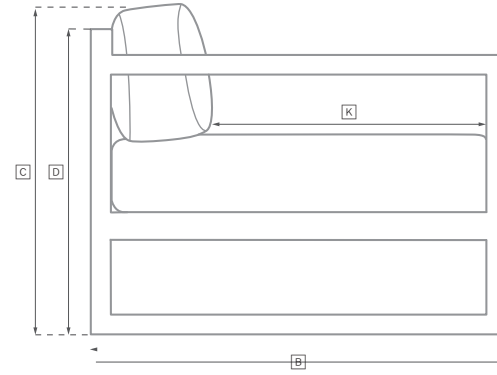

BYRON SEATING COLLECTION

All dimensions are given in inches. See the attached "Dimensions Diagram" sheet for more information on the keys used in this chart.

	OVERALL WIDTH A	OVERALL DEPTH B	OVERALL HEIGHT W/ CUSHION C	FRAME HEIGHT D	ARM HEIGHT E	ARM WIDTH F	FOOT HEIGHT G	SEAT HEIGHT W/ CUSHION H	SEAT HEIGHT (FLOOR TO FRAME) I	INSIDE SEAT WIDTH J	INSIDE SEAT DEPTH K	NUMBER OF BACK CUSHIONS	NUMBER OF SEAT CUSHIONS	WEIGHT
LEFT-ARM CHAISE	72	32½	30¾	25	25	1½	-	16	2¾	62	30¾	1	1	-
RIGHT-ARM CHAISE	72	32½	30¾	25	25	1½	-	16	2¾	62	30¾	1	1	-
FOUR-SEAT LEFT-ARM RETURN SOFA	110	32½	30¾	25	25	1½	-	16	2¾	106¾	30¾	3	1	-
FOUR-SEAT RIGHT-ARM RETURN SOFA	110	32½	30¾	25	25	1½	-	16	2¾	106¾	30¾	3	1	-
TWO-SEAT ARMLESS SOFA	66	32½	30¾	25	-	-	-	16	2¾	66	30¾	2	1	-
TWO-SEAT LEFT-ARM SOFA	70¾	32½	30¾	25	25	1½	-	16	2¾	69	30¾	2	1	-
TWO-SEAT RIGHT-ARM SOFA	70¾	32½	30¾	25	25	1½	-	16	2¾	69	30¾	2	1	-

OUTDOOR SEATING DIMENSIONS DIAGRAM

See the "Dimensions Sheet" for the measurements that correspond with the letters below.

RH