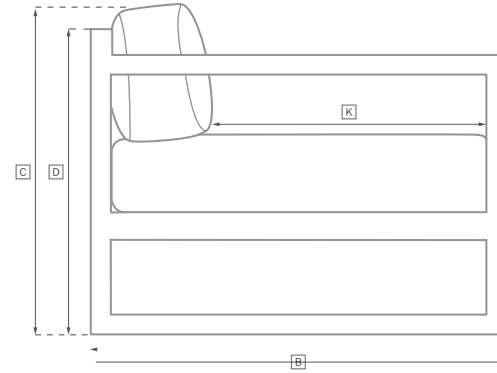

BONDI ALUMINUM SEATING COLLECTION

All dimensions are given in inches. See the attached "Dimensions Diagram" sheet for more information on the keys used in this chart.

	OVERALL WIDTH A	OVERALL DEPTH B	OVERALL HEIGHT W/ CUSHION C	FRAME HEIGHT D	ARM HEIGHT E	ARM WIDTH F	FOOT HEIGHT G	SEAT HEIGHT W/ CUSHION H	SEAT HEIGHT (FLOOR TO FRAME) I	INSIDE SEAT WIDTH J	INSIDE SEAT DEPTH K	NUMBER OF BACK CUSHIONS	NUMBER OF SEAT CUSHIONS	WEIGHT
84" SOFA	84	34½	27½	27½	27½	8	-	17	9½	74½	27	1	1	79
100" SOFA	100	34½	27½	27½	27½	8	-	17	9½	90	27	1	1	99
LOUNGE CHAIR	36½	34½	27½	27½	27½	8	-	17	9½	27	29¼	1	1	47
SWIVEL LOUNGE CHAIR	36½	32½	27½	27½	27½	8	-	17	3½	27	32½	1	1	74
CHAISE	82	31½	14¼	4½	-	-	-	14¼	4½	50½	31½	1	1	95
ARMCHAIR	27½	24½	27	27½	27½	4¼	-	19	15¼	21¼	21½	1	1	24
DAYBED	63	66¼	27½	27½	-	-	-	17	7¼	63	58¼	1	1	124
ARMLESS SOFA	84	35¼	27½	27½	-	-	-	17	7¼	84	27¼	1	1	109
THREE-SEAT ARMLESS SOFA WITH SIDE TABLE	108	33¼	27½	27½	-	-	-	17	7¼	92¼	27¼	1	1	129

OUTDOOR SEATING DIMENSIONS DIAGRAM

See the "Dimensions Sheet" for the measurements that correspond with the letters below.

OUTDOOR SEATING DIMENSIONS DIAGRAM

See the "Dimensions Sheet" for the measurements that correspond with the letters below.