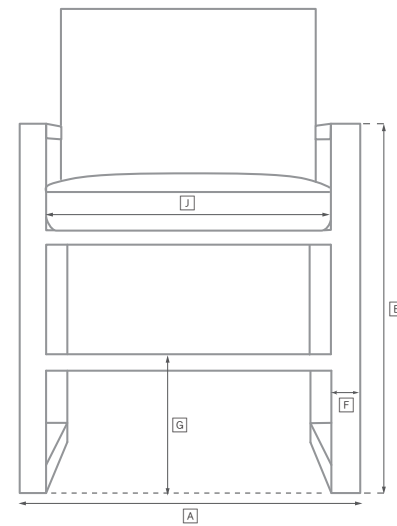

BONDI ALUMINUM SEATING COLLECTION

All dimensions are given in inches. See the attached "Dimensions Diagram" sheet for more information on the keys used in this chart.

	OVERALL WIDTH A	OVERALL DEPTH B	OVERALL HEIGHT W/ CUSHION C	FRAME HEIGHT D	ARM HEIGHT E	ARM WIDTH F	FOOT HEIGHT G	SEAT HEIGHT W/ CUSHION H	SEAT HEIGHT (FLOOR TO FRAME) I	INSIDE SEAT WIDTH J	INSIDE SEAT DEPTH K	NUMBER OF BACK CUSHIONS	NUMBER OF SEAT CUSHIONS	WEIGHT
84" SOFA	84	34½	27½	27½	27½	8	-	17	9½	74½	27	1	1	79
100" SOFA	100	34½	27½	27½	27½	8	-	17	9½	90	27	1	1	99
LOUNGE CHAIR	36½	34½	27½	27½	27½	8	-	17	9½	27	29¼	1	1	47
SWIVEL LOUNGE CHAIR	36½	32½	27½	27½	27½	8	-	17	3½	27	32½	1	1	74
CHAISE	82	31½	14¼	4½	-	-	-	14¼	4½	50½	31½	1	1	95
ARMCHAIR	27½	24½	27	27½	27½	4¼	-	19	15¼	21¼	21½	1	1	24
DAYBED	63	66¼	27½	27½	-	-	-	17	7¼	63	58¼	1	1	124
ARMLESS SOFA	84	35¼	27½	27½	-	-	-	17	7¼	84	27¼	1	1	109
THREE-SEAT ARMLESS SOFA WITH SIDE TABLE	108	33¼	27½	27½	-	-	-	17	7¼	92¼	27¼	1	1	129

OUTDOOR SEATING DIMENSIONS DIAGRAM

See the "Dimensions Sheet" for the measurements that correspond with the letters below.

OUTDOOR SEATING DIMENSIONS DIAGRAM

See the "Dimensions Sheet" for the measurements that correspond with the letters below.