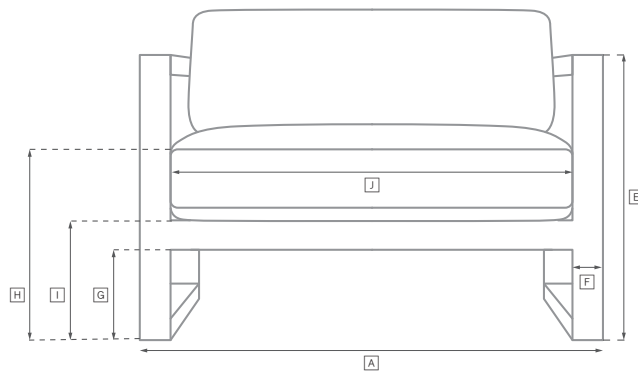

BONDI ALUMINUM SEATING COLLECTION

All dimensions are given in inches. See the attached "Dimensions Diagram" sheet for more information on the keys used in this chart.

	OVERALL WIDTH A	OVERALL DEPTH B	OVERALL HEIGHT W/ CUSHION C	FRAME HEIGHT D	ARM HEIGHT E	ARM WIDTH F	FOOT HEIGHT G	SEAT HEIGHT W/ CUSHION H	SEAT HEIGHT (FLOOR TO FRAME) I	INSIDE SEAT WIDTH J	INSIDE SEAT DEPTH K	NUMBER OF BACK CUSHIONS	NUMBER OF SEAT CUSHIONS	WEIGHT
84" SOFA	84	34½	27½	27½	27½	8	-	17	9½	74½	27	1	1	79
100" SOFA	100	34½	27½	27½	27½	8	-	17	9½	90	27	1	1	99
LOUNGE CHAIR	36½	34½	27½	27½	27½	8	-	17	9½	27	29¼	1	1	47
SWIVEL LOUNGE CHAIR	36½	32½	27½	27½	27½	8	-	17	3½	27	32½	1	1	74
CHAISE	82	31½	14¼	4½	-	-	-	14¼	4½	50½	31½	1	1	95
ARMCHAIR	27½	24½	27	27½	27½	4¼	-	19	15¼	21¼	21½	1	1	24
DAYBED	63	66¼	27½	27½	-	-	-	17	7¼	63	58¼	1	1	124
ARMLESS SOFA	84	35¼	27½	27½	-	-	-	17	7¼	84	27¼	1	1	109
THREE-SEAT ARMLESS SOFA WITH SIDE TABLE	108	33¼	27½	27½	-	-	-	17	7¼	92¼	27¼	1	1	129

OUTDOOR SEATING DIMENSIONS DIAGRAM

See the "Dimensions Sheet" for the measurements that correspond with the letters below.

OUTDOOR SEATING DIMENSIONS DIAGRAM

See the "Dimensions Sheet" for the measurements that correspond with the letters below.