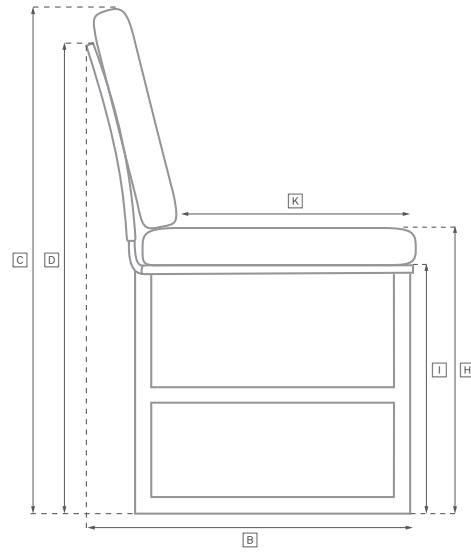

BONDI ALUMINUM SEATING COLLECTION

All dimensions are given in inches. See the attached "Dimensions Diagram" sheet for more information on the keys used in this chart.

	OVERALL WIDTH A	OVERALL DEPTH B	OVERALL HEIGHT W/ CUSHION C	FRAME HEIGHT D	ARM HEIGHT E	ARM WIDTH F	FOOT HEIGHT G	SEAT HEIGHT W/ CUSHION H	SEAT HEIGHT (FLOOR TO FRAME) I	INSIDE SEAT WIDTH J	INSIDE SEAT DEPTH K	NUMBER OF BACK CUSHIONS	NUMBER OF SEAT CUSHIONS	WEIGHT
84" SOFA	84	34½	27½	27½	27½	8	-	17	9½	74½	27	1	1	79
100" SOFA	100	34½	27½	27½	27½	8	-	17	9½	90	27	1	1	99
LOUNGE CHAIR	36½	34½	27½	27½	27½	8	-	17	9½	27	29¼	1	1	47
SWIVEL LOUNGE CHAIR	36½	32½	27½	27½	27½	8	-	17	3½	27	32½	1	1	74
CHAISE	82	31½	14¼	4½	-	-	-	14¼	4½	50½	31½	1	1	95
ARMCHAIR	27½	24½	27	27½	27½	4¼	-	19	15¼	21¼	21½	1	1	24
DAYBED	63	66¼	27½	27½	-	-	-	17	7¼	63	58¼	1	1	124
ARMLESS SOFA	84	35¼	27½	27½	-	-	-	17	7¼	84	27¼	1	1	109
THREE-SEAT ARMLESS SOFA WITH SIDE TABLE	108	33¼	27½	27½	-	-	-	17	7¼	92¼	27¼	1	1	129

OUTDOOR SEATING DIMENSIONS DIAGRAM

See the "Dimensions Sheet" for the measurements that correspond with the letters below.

OUTDOOR SEATING DIMENSIONS DIAGRAM

See the "Dimensions Sheet" for the measurements that correspond with the letters below.