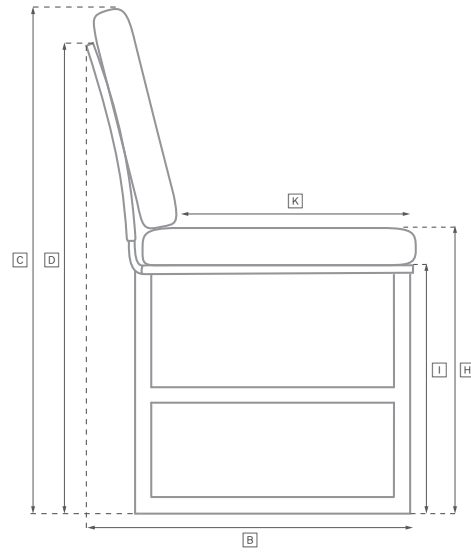

BALMAIN TEAK SEATING COLLECTION

All dimensions are given in inches. See the attached "Dimensions Diagram" sheet for more information on the keys used in this chart.

	OVERALL WIDTH [A]	OVERALL DEPTH [B]	OVERALL HEIGHT W/ CUSHION [C]	FRAME HEIGHT [D]	ARM HEIGHT [E]	ARM WIDTH [F]	FOOT HEIGHT [G]	SEAT HEIGHT W/ CUSHION [H]	SEAT HEIGHT (FLOOR TO FRAME) [I]	INSIDE SEAT WIDTH [J]	INSIDE SEAT DEPTH [K]	# OF BACK CUSHIONS	# OF SEAT CUSHIONS
68" SOFA	68	31½	31	23¾	23¾	1½	5	15½	7	65	21	2	1
94" SOFA	94	31½	31	23¾	23¾	1½	5	15½	7	91	21	2	1
108" SOFA	108	31½	31	23¾	23¾	1½	5	15½	7	105	21	2	1
LOUNGE CHAIR	31½	31½	31	23¾	23¾	1½	5	15½	7	28½	21	1	1
SWIVEL LOUNGE CHAIR	31½	31½	31	23¾	23¾	1½	5	15½	7	28½	21	1	1
OTTOMAN	31½	31½	16	7	NA	NA	5	15½	7	31½	31½	NA	1
DAYBED	57	69	31	23½	23½	1½	1½	15½	7	54	58	2	1
CHAISE	27¾	79½	31	27½	NA	NA	5	12½	9	27	52	1	1
DINING ARMCHAIR	23	23	32	27½	27½	1½	NA	19½	17	20	17	1	1
BARSTOOL	20¾	20	44	39½	39½	1½	9	31½	29	18	16½	1	1
COUNTER STOOL	20¾	20	40½	35	35	1½	6	27½	25	18	16½	1	1
BACKLESS SWIVEL BARSTOOL	16	16	31½	29	NA	NA	9	31½	29	16	16	0	1
BACKLESS SWIVEL COUNTER STOOL	16	16	27½	25	NA	NA	6	27½	25	16	16	0	1

OUTDOOR SEATING DIMENSIONS DIAGRAM

See the "Dimensions Sheet" for the measurements that correspond with the letters below.

RH

OUTDOOR SEATING DIMENSIONS DIAGRAM

See the "Dimensions Sheet" for the measurements that correspond with the letters below.