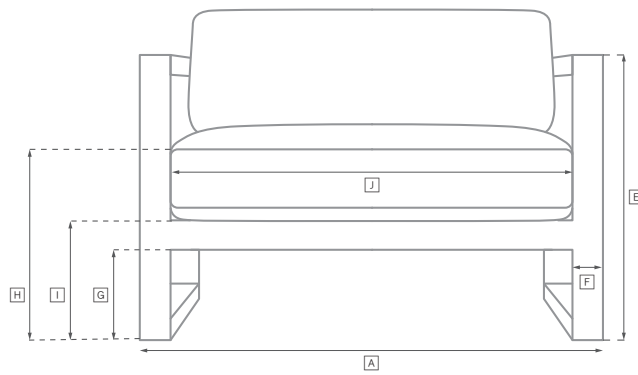

BALMAIN TEAK SEATING COLLECTION

All dimensions are given in inches. See the attached "Dimensions Diagram" sheet for more information on the keys used in this chart.

	OVERALL WIDTH [A]	OVERALL DEPTH [B]	OVERALL HEIGHT W/ CUSHION [C]	FRAME HEIGHT [D]	ARM HEIGHT [E]	ARM WIDTH [F]	FOOT HEIGHT [G]	SEAT HEIGHT W/ CUSHION [H]	SEAT HEIGHT (FLOOR TO FRAME) [I]	INSIDE SEAT WIDTH [J]	INSIDE SEAT DEPTH [K]	# OF BACK CUSHIONS	# OF SEAT CUSHIONS
68" SOFA	68	31½	31	23¾	23¾	1½	5	15½	7	65	21	2	1
94" SOFA	94	31½	31	23¾	23¾	1½	5	15½	7	91	21	2	1
108" SOFA	108	31½	31	23¾	23¾	1½	5	15½	7	105	21	2	1
LOUNGE CHAIR	31½	31½	31	23¾	23¾	1½	5	15½	7	28½	21	1	1
SWIVEL LOUNGE CHAIR	31½	31½	31	23¾	23¾	1½	5	15½	7	28½	21	1	1
OTTOMAN	31½	31½	16	7	NA	NA	5	15½	7	31½	31½	NA	1
DAYBED	57	69	31	23½	23½	1½	1½	15½	7	54	58	2	1
CHAISE	27¾	79½	31	27½	NA	NA	5	12½	9	27	52	1	1
DINING ARMCHAIR	23	23	32	27½	27½	1½	NA	19½	17	20	17	1	1
BARSTOOL	20¾	20	44	39½	39½	1½	9	31½	29	18	16½	1	1
COUNTER STOOL	20¾	20	40½	35	35	1½	6	27½	25	18	16½	1	1
BACKLESS SWIVEL BARSTOOL	16	16	31½	29	NA	NA	9	31½	29	16	16	0	1
BACKLESS SWIVEL COUNTER STOOL	16	16	27½	25	NA	NA	6	27½	25	16	16	0	1

OUTDOOR SEATING DIMENSIONS DIAGRAM

See the "Dimensions Sheet" for the measurements that correspond with the letters below.

RH

OUTDOOR SEATING DIMENSIONS DIAGRAM

See the "Dimensions Sheet" for the measurements that correspond with the letters below.