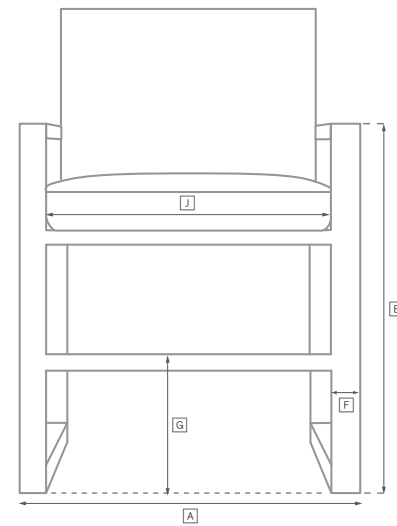

BALMAIN TEAK SEATING COLLECTION

All dimensions are given in inches. See the attached "Dimensions Diagram" sheet for more information on the keys used in this chart.

	OVERALL WIDTH [A]	OVERALL DEPTH [B]	OVERALL HEIGHT W/ CUSHION [C]	FRAME HEIGHT [D]	ARM HEIGHT [E]	ARM WIDTH [F]	FOOT HEIGHT [G]	SEAT HEIGHT W/ CUSHION [H]	SEAT HEIGHT (FLOOR TO FRAME) [I]	INSIDE SEAT WIDTH [J]	INSIDE SEAT DEPTH [K]	# OF BACK CUSHIONS	# OF SEAT CUSHIONS
68" SOFA	68	31½	31	23¾	23¾	1½	5	15½	7	65	21	2	1
94" SOFA	94	31½	31	23¾	23¾	1½	5	15½	7	91	21	2	1
108" SOFA	108	31½	31	23¾	23¾	1½	5	15½	7	105	21	2	1
LOUNGE CHAIR	31½	31½	31	23¾	23¾	1½	5	15½	7	28½	21	1	1
SWIVEL LOUNGE CHAIR	31½	31½	31	23¾	23¾	1½	5	15½	7	28½	21	1	1
OTTOMAN	31½	31½	16	7	NA	NA	5	15½	7	31½	31½	NA	1
DAYBED	57	69	31	23½	23½	1½	1½	15½	7	54	58	2	1
CHAISE	27¾	79½	31	27½	NA	NA	5	12½	9	27	52	1	1
DINING ARMCHAIR	23	23	32	27½	27½	1½	NA	19½	17	20	17	1	1
BARSTOOL	20¾	20	44	39½	39½	1½	9	31½	29	18	16½	1	1
COUNTER STOOL	20¾	20	40½	35	35	1½	6	27½	25	18	16½	1	1
BACKLESS SWIVEL BARSTOOL	16	16	31½	29	NA	NA	9	31½	29	16	16	0	1
BACKLESS SWIVEL COUNTER STOOL	16	16	27½	25	NA	NA	6	27½	25	16	16	0	1

OUTDOOR SEATING DIMENSIONS DIAGRAM

See the "Dimensions Sheet" for the measurements that correspond with the letters below.

RH

OUTDOOR SEATING DIMENSIONS DIAGRAM

See the "Dimensions Sheet" for the measurements that correspond with the letters below.