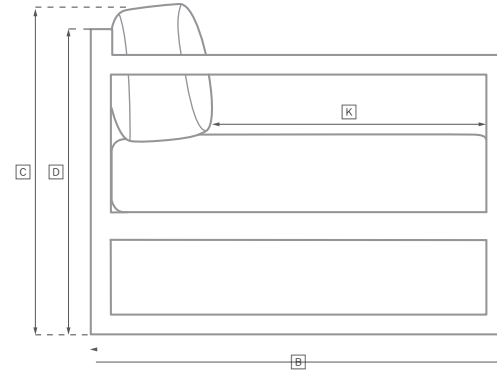

BALMAIN TEAK SEATING COLLECTION

All dimensions are given in inches. See the attached "Dimensions Diagram" sheet for more information on the keys used in this chart.

	OVERALL WIDTH [A]	OVERALL DEPTH [B]	OVERALL HEIGHT W/ CUSHION [C]	FRAME HEIGHT [D]	ARM HEIGHT [E]	ARM WIDTH [F]	FOOT HEIGHT [G]	SEAT HEIGHT W/ CUSHION [H]	SEAT HEIGHT (FLOOR TO FRAME) [I]	INSIDE SEAT WIDTH [J]	INSIDE SEAT DEPTH [K]	# OF BACK CUSHIONS	# OF SEAT CUSHIONS
68" SOFA	68	31½	31	23¾	23¾	1½	5	15½	7	65	21	2	1
94" SOFA	94	31½	31	23¾	23¾	1½	5	15½	7	91	21	2	1
108" SOFA	108	31½	31	23¾	23¾	1½	5	15½	7	105	21	2	1
LOUNGE CHAIR	31½	31½	31	23¾	23¾	1½	5	15½	7	28½	21	1	1
SWIVEL LOUNGE CHAIR	31½	31½	31	23¾	23¾	1½	5	15½	7	28½	21	1	1
OTTOMAN	31½	31½	16	7	NA	NA	5	15½	7	31½	31½	NA	1
DAYBED	57	69	31	23½	23½	1½	1½	15½	7	54	58	2	1
CHAISE	27¾	79½	31	27½	NA	NA	5	12½	9	27	52	1	1
DINING ARMCHAIR	23	23	32	27½	27½	1½	NA	19½	17	20	17	1	1
BARSTOOL	20¾	20	44	39½	39½	1½	9	31½	29	18	16½	1	1
COUNTER STOOL	20¾	20	40½	35	35	1½	6	27½	25	18	16½	1	1
BACKLESS SWIVEL BARSTOOL	16	16	31½	29	NA	NA	9	31½	29	16	16	0	1
BACKLESS SWIVEL COUNTER STOOL	16	16	27½	25	NA	NA	6	27½	25	16	16	0	1

OUTDOOR SEATING DIMENSIONS DIAGRAM

See the "Dimensions Sheet" for the measurements that correspond with the letters below.

RH

OUTDOOR SEATING DIMENSIONS DIAGRAM

See the "Dimensions Sheet" for the measurements that correspond with the letters below.