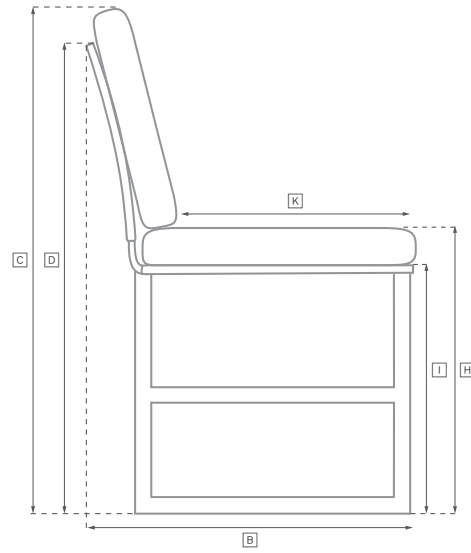

OUTDOOR SEATING DIMENSIONS DIAGRAM

See the "Dimensions Sheet" for the measurements that correspond with the letters below.

RH