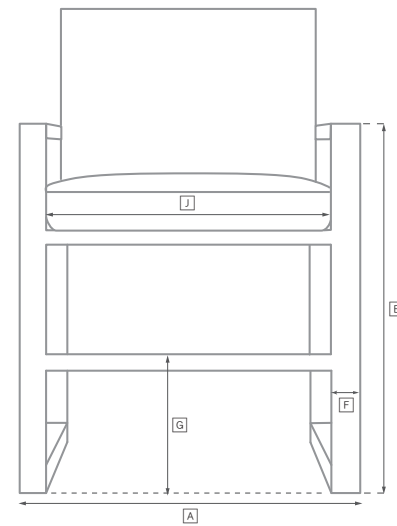

OUTDOOR SEATING DIMENSIONS DIAGRAM

See the "Dimensions Sheet" for the measurements that correspond with the letters below.

RH