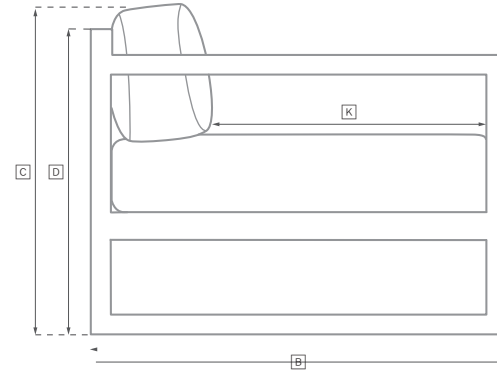

OUTDOOR SEATING DIMENSIONS DIAGRAM

See the "Dimensions Sheet" for the measurements that correspond with the letters below.

RH