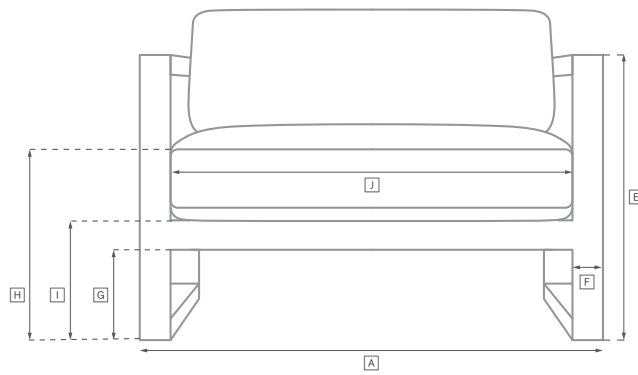

OUTDOOR SEATING DIMENSIONS DIAGRAM

See the "Dimensions Sheet" for the measurements that correspond with the letters below.

RH