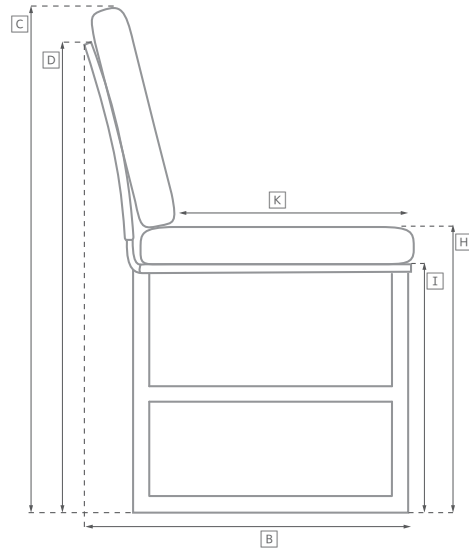

BAHIA ALUMINUM SEATING COLLECTION

All dimensions are given in inches. See the attached "Dimensions Diagram" sheet for more information on the keys used in this chart.

	OVERALL WIDTH A	OVERALL DEPTH B	OVERALL HEIGHT W/ CUSHION C	FRAME HEIGHT D	ARM HEIGHT E	ARM WIDTH F	FOOT HEIGHT G	SEAT HEIGHT W/ CUSHION H	SEAT HEIGHT (FLOOR TO FRAME) I	INSIDE SEAT WIDTH J	INSIDE SEAT DEPTH K	# OF BACK CUSHIONS	# OF SEAT CUSHIONS	WEIGHT
72" SOFA	72	39¾	27½	19	19	6¾	3¾	14¾	2¼	59	32	2	1	
84" SOFA	84	39¾	27½	19	19	6¾	3¾	14¾	2¼	71	32	2	1	
96" SOFA	96	39¾	27½	19	19	6¾	3¾	14¾	2¼	83	32	2	1	
108" SOFA	108	39¾	27½	19	19	6¾	3¾	14¾	2¼	95	32	3	1	
120" SOFA	120	39¾	27½	19	19	6¾	3¾	14¾	2¼	107	32	3	1	
SWIVEL LOUNGE CHAIR	39¾	39¾	28	20½	19	6¾	3¾	15¾	2¾	26½	35¾	1	1	
LOUNGE CHAIR	39¾	39¾	27½	19	19	6¾	3¾	14¾	2¼	26½	35¾	1	1	
CHAISE	38¾	81¼	11¼	15	15	5¼	2¼	11¼	3¼	27½	47¼	1	1	
OTTOMAN	39¾	34¾	15¼	2¼	NA	NA	1¼	15¼	2¾	28	24½	NA	1	
DINING SIDE CHAIR	21¼	23	30	27½	NA	NA	¼	19½	17	14¼	21¼	1	1	
DINING ARMCHAIR	27½	23	30	27½	27½	3½	¼	19½	17	21¼	21¼	1	1	

OUTDOOR SEATING DIMENSIONS DIAGRAM

See the "Dimensions Sheet" for the measurements that correspond with the letters below.

RH

OUTDOOR SEATING DIMENSIONS DIAGRAM

See the "Dimensions Sheet" for the measurements that correspond with the letters below.