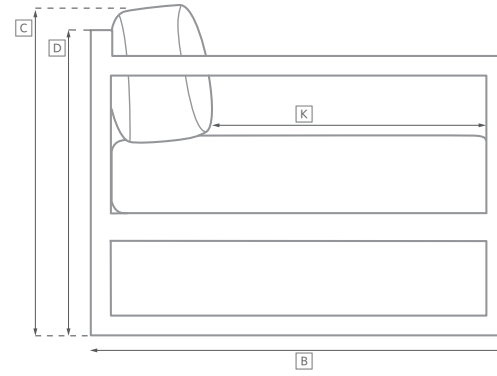

BAHIA ALUMINUM SEATING COLLECTION

All dimensions are given in inches. See the attached "Dimensions Diagram" sheet for more information on the keys used in this chart.

	OVERALL WIDTH A	OVERALL DEPTH B	OVERALL HEIGHT W/ CUSHION C	FRAME HEIGHT D	ARM HEIGHT E	ARM WIDTH F	FOOT HEIGHT G	SEAT HEIGHT W/ CUSHION H	SEAT HEIGHT (FLOOR TO FRAME) I	INSIDE SEAT WIDTH J	INSIDE SEAT DEPTH K	# OF BACK CUSHIONS	# OF SEAT CUSHIONS	WEIGHT
72" SOFA	72	39¾	27½	19	19	6¾	3¾	14¾	2¼	59	32	2	1	
84" SOFA	84	39¾	27½	19	19	6¾	3¾	14¾	2¼	71	32	2	1	
96" SOFA	96	39¾	27½	19	19	6¾	3¾	14¾	2¼	83	32	2	1	
108" SOFA	108	39¾	27½	19	19	6¾	3¾	14¾	2¼	95	32	3	1	
120" SOFA	120	39¾	27½	19	19	6¾	3¾	14¾	2¼	107	32	3	1	
SWIVEL LOUNGE CHAIR	39¾	39¾	28	20½	19	6¾	3¾	15¾	2¾	26½	35¾	1	1	
LOUNGE CHAIR	39¾	39¾	27½	19	19	6¾	3¾	14¾	2¼	26½	35¾	1	1	
CHAISE	38¾	81¼	11¼	15	15	5¼	2¼	11¼	3¼	27½	47¼	1	1	
OTTOMAN	39¾	34¾	15¼	2¼	NA	NA	1¼	15¼	2¾	28	24½	NA	1	
DINING SIDE CHAIR	21¼	23	30	27½	NA	NA	¼	19½	17	14¼	21¼	1	1	
DINING ARMCHAIR	27½	23	30	27½	27½	3½	¼	19½	17	21¼	21¼	1	1	

OUTDOOR SEATING DIMENSIONS DIAGRAM

See the "Dimensions Sheet" for the measurements that correspond with the letters below.

RH

OUTDOOR SEATING DIMENSIONS DIAGRAM

See the "Dimensions Sheet" for the measurements that correspond with the letters below.