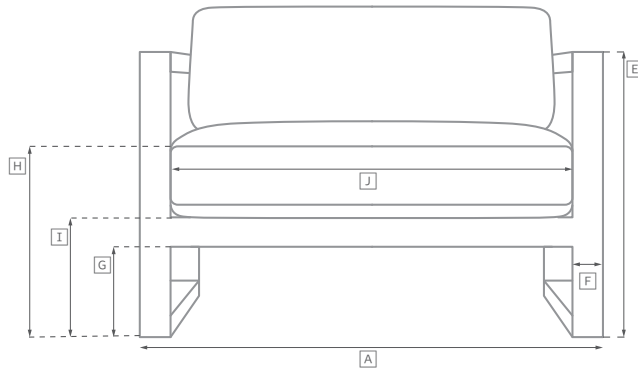

BAHIA ALUMINUM SEATING COLLECTION

All dimensions are given in inches. See the attached "Dimensions Diagram" sheet for more information on the keys used in this chart.

	OVERALL WIDTH A	OVERALL DEPTH B	OVERALL HEIGHT W/ CUSHION C	FRAME HEIGHT D	ARM HEIGHT E	ARM WIDTH F	FOOT HEIGHT G	SEAT HEIGHT W/ CUSHION H	SEAT HEIGHT (FLOOR TO FRAME) I	INSIDE SEAT WIDTH J	INSIDE SEAT DEPTH K	# OF BACK CUSHIONS	# OF SEAT CUSHIONS	WEIGHT
72" SOFA	72	39¾	27½	19	19	6¾	3¾	14¾	2¼	59	32	2	1	
84" SOFA	84	39¾	27½	19	19	6¾	3¾	14¾	2¼	71	32	2	1	
96" SOFA	96	39¾	27½	19	19	6¾	3¾	14¾	2¼	83	32	2	1	
108" SOFA	108	39¾	27½	19	19	6¾	3¾	14¾	2¼	95	32	3	1	
120" SOFA	120	39¾	27½	19	19	6¾	3¾	14¾	2¼	107	32	3	1	
SWIVEL LOUNGE CHAIR	39¾	39¾	28	20½	19	6¾	3¾	15¾	2¾	26½	35¾	1	1	
LOUNGE CHAIR	39¾	39¾	27½	19	19	6¾	3¾	14¾	2¼	26½	35¾	1	1	
CHAISE	38¾	81¼	11¼	15	15	5¼	2¼	11¼	3¼	27½	47¼	1	1	
OTTOMAN	39¾	34¾	15¼	2¼	NA	NA	1¼	15¼	2¾	28	24½	NA	1	
DINING SIDE CHAIR	21¼	23	30	27½	NA	NA	¼	19½	17	14¼	21¼	1	1	
DINING ARMCHAIR	27½	23	30	27½	27½	3½	¼	19½	17	21¼	21¼	1	1	

OUTDOOR SEATING DIMENSIONS DIAGRAM

See the "Dimensions Sheet" for the measurements that correspond with the letters below.

RH

OUTDOOR SEATING DIMENSIONS DIAGRAM

See the "Dimensions Sheet" for the measurements that correspond with the letters below.