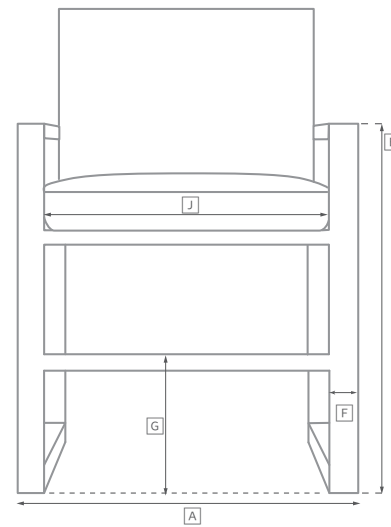

BAHIA ALUMINUM SEATING COLLECTION

All dimensions are given in inches. See the attached "Dimensions Diagram" sheet for more information on the keys used in this chart.

	OVERALL WIDTH A	OVERALL DEPTH B	OVERALL HEIGHT W/ CUSHION C	FRAME HEIGHT D	ARM HEIGHT E	ARM WIDTH F	FOOT HEIGHT G	SEAT HEIGHT W/ CUSHION H	SEAT HEIGHT (FLOOR TO FRAME) I	INSIDE SEAT WIDTH J	INSIDE SEAT DEPTH K	# OF BACK CUSHIONS	# OF SEAT CUSHIONS	WEIGHT
72" SOFA	72	39¾	27½	19	19	6¾	3¾	14¾	2¼	59	32	2	1	
84" SOFA	84	39¾	27½	19	19	6¾	3¾	14¾	2¼	71	32	2	1	
96" SOFA	96	39¾	27½	19	19	6¾	3¾	14¾	2¼	83	32	2	1	
108" SOFA	108	39¾	27½	19	19	6¾	3¾	14¾	2¼	95	32	3	1	
120" SOFA	120	39¾	27½	19	19	6¾	3¾	14¾	2¼	107	32	3	1	
SWIVEL LOUNGE CHAIR	39¾	39¾	28	20½	19	6¾	3¾	15¾	2¾	26½	35¾	1	1	
LOUNGE CHAIR	39¾	39¾	27½	19	19	6¾	3¾	14¾	2¼	26½	35¾	1	1	
CHAISE	38¾	81¼	11¼	15	15	5¼	2¼	11¼	3¼	27½	47¼	1	1	
OTTOMAN	39¾	34¾	15¼	2¼	NA	NA	1¼	15¼	2¾	28	24½	NA	1	
DINING SIDE CHAIR	21¼	23	30	27½	NA	NA	¼	19½	17	14¼	21¼	1	1	
DINING ARMCHAIR	27½	23	30	27½	27½	3½	¼	19½	17	21¼	21¼	1	1	

OUTDOOR SEATING DIMENSIONS DIAGRAM

See the "Dimensions Sheet" for the measurements that correspond with the letters below.

RH

OUTDOOR SEATING DIMENSIONS DIAGRAM

See the "Dimensions Sheet" for the measurements that correspond with the letters below.