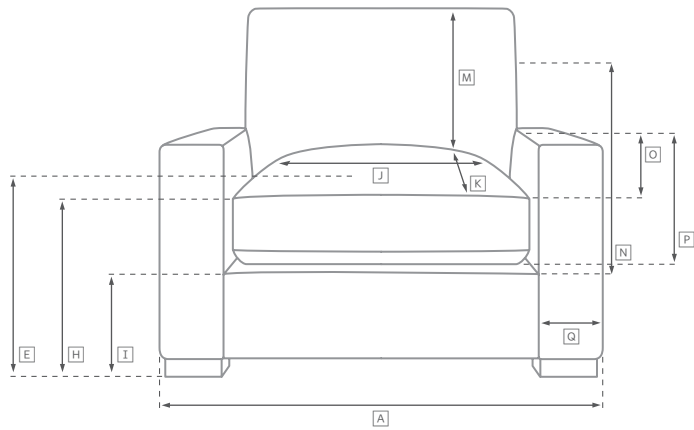

MODENA TRACK ARM COLLECTION

All dimensions are given in cm; all weights are given in kg. See the attached "Dimensions Diagram" sheet for more information on the keys used in this chart.

	OVERALL WIDTH A	OVERALL DEPTH B	OVERALL HEIGHT C	FRAME HEIGHT D	SEAT HEIGHT E	ARM HEIGHT F	FOOT HEIGHT G	SEAT HEIGHT (FLOOR TO CUSHION SEAM) H	SEAT HEIGHT (FLOOR TO FRAME) I	INSIDE SEAT WIDTH J	INSIDE SEAT DEPTH W/ BACK CUSHION K	INSIDE SEAT DEPTH W/O BACK CUSHION L	INSIDE BACK HEIGHT W/ SEAT & BACK CUSHIONS M	INSIDE BACK HEIGHT W/ SEAT CUSHION N	# OF BACK CUSHIONS	# OF SEAT CUSHIONS	ACCENT PILLOWS	REGULAR ACCENT PILLOWS DIAMETER	LARGER ACCENT PILLOW DIAMETER	ARM HEIGHT W/ SEAT CUSHION O	ARM HEIGHT W/O SEAT CUSHION P	ARM WIDTH Q	SLEEPER DEPTH OVERALL R	SLEEPER DEPTH INSIDE S	
244CM STANDARD CLASSIC RIGHT-ARM RETURN SOFA†	244	104	79	75	44	55	5	41	25	182	60	81	32	30	50	3	2	0	-	-	10	29	19	-	-
244CM STANDARD LUXE LEFT-ARM RETURN SOFA†	244	114	79	75	44	55	5	41	25	182	70	91	32	30	50	3	2	0	-	-	10	29	19	-	-
244CM STANDARD LUXE RIGHT-ARM RETURN SOFA	244	114	79	75	44	55	5	41	25	182	70	91	32	30	50	3	2	0	-	-	10	29	19	-	-
274CM STANDARD CLASSIC LEFT-ARM RETURN SOFA†	274	104	79	75	44	55	5	41	25	212	60	81	32	30	50	4	3	0	-	-	10	29	19	-	-
274CM STANDARD CLASSIC RIGHT-ARM RETURN SOFA†	274	104	79	75	44	55	5	41	25	212	60	81	32	30	50	4	3	0	-	-	10	29	19	-	-
274CM STANDARD LUXE LEFT-ARM RETURN SOFA†	274	114	79	75	44	55	5	41	25	212	70	91	32	30	50	4	3	0	-	-	10	29	19	-	-
274CM STANDARD LUXE RIGHT-ARM RETURN SOFA†	274	114	79	75	44	55	5	41	25	212	70	91	32	30	50	4	3	0	-	-	10	29	19	-	-
STANDARD PETITE LEFT-ARM CHAISE	94	163	76	72	44	55	5	41	25	76	124	140	29	28	51	1	1	0	-	-	10	29	18	-	-
STANDARD PETITE RIGHT-ARM CHAISE	94	163	76	72	44	55	5	41	25	76	124	140	29	28	51	1	1	0	-	-	10	29	18	-	-
STANDARD CLASSIC LEFT-ARM CHAISE	107	173	79	75	44	55	5	41	25	88	128	149	32	30	50	1	1	0	-	-	10	29	19	-	-
STANDARD CLASSIC RIGHT-ARM CHAISE	107	173	79	75	44	55	5	41	25	88	128	149	32	30	50	1	1	0	-	-	10	29	19	-	-
STANDARD LUXE LEFT-ARM CHAISE	112	183	79	75	44	55	5	41	25	93	138	159	32	30	50	1	1	0	-	-	10	29	19	-	-
STANDARD LUXE RIGHT-ARM CHAISE	112	183	79	75	44	55	5	41	25	93	138	159	32	30	50	1	1	0	-	-	10	29	19	-	-

† FABRIC SECTIONAL COMPONENTS ALSO AVAILABLE WITH 3 BACK CUSHIONS AND 1 SEAT CUSHION

UPHOLSTERY DIMENSIONS DIAGRAM

See the "Dimensions Sheet" for the measurements that correspond with the letters below.

RH