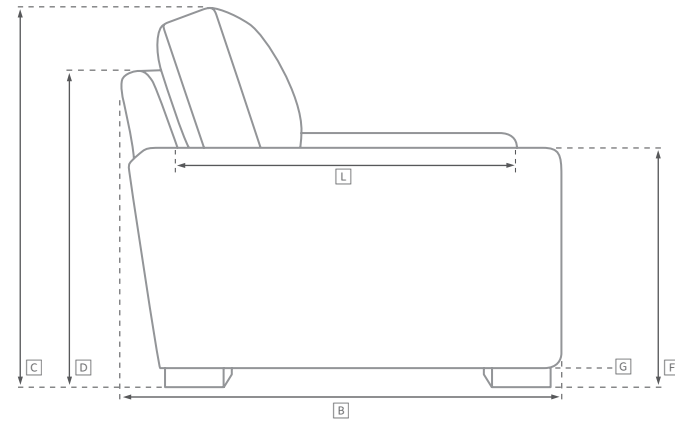

MODENA TRACK ARM COLLECTION

All dimensions are given in cm; all weights are given in kg. See the attached "Dimensions Diagram" sheet for more information on the keys used in this chart.

	OVERALL WIDTH A	OVERALL DEPTH B	OVERALL HEIGHT C	FRAME HEIGHT D	SEAT HEIGHT E	ARM HEIGHT F	FOOT HEIGHT G	SEAT HEIGHT (FLOOR TO CUSHION SEAM) H	SEAT HEIGHT (FLOOR TO FRAME) I	INSIDE SEAT WIDTH J	INSIDE SEAT DEPTH W/ BACK CUSHION K	INSIDE SEAT DEPTH W/O BACK CUSHION L	INSIDE BACK HEIGHT W/ SEAT & BACK CUSHIONS M	INSIDE BACK HEIGHT W/ SEAT CUSHION N	# OF BACK CUSHIONS	# OF SEAT CUSHIONS	ACCENT PILLOWS	REGULAR ACCENT PILLOWS DIAMETER	LARGER ACCENT PILLOW DIAMETER	ARM HEIGHT W/ SEAT CUSHION O	ARM HEIGHT W/O SEAT CUSHION P	ARM WIDTH Q	SLEEPER DEPTH OVERALL R	SLEEPER DEPTH INSIDE S	
244CM STANDARD CLASSIC RIGHT-ARM RETURN SOFA†	244	104	79	75	44	55	5	41	25	182	60	81	32	30	50	3	2	0	-	-	10	29	19	-	-
244CM STANDARD LUXE LEFT-ARM RETURN SOFA†	244	114	79	75	44	55	5	41	25	182	70	91	32	30	50	3	2	0	-	-	10	29	19	-	-
244CM STANDARD LUXE RIGHT-ARM RETURN SOFA	244	114	79	75	44	55	5	41	25	182	70	91	32	30	50	3	2	0	-	-	10	29	19	-	-
274CM STANDARD CLASSIC LEFT-ARM RETURN SOFA†	274	104	79	75	44	55	5	41	25	212	60	81	32	30	50	4	3	0	-	-	10	29	19	-	-
274CM STANDARD CLASSIC RIGHT-ARM RETURN SOFA†	274	104	79	75	44	55	5	41	25	212	60	81	32	30	50	4	3	0	-	-	10	29	19	-	-
274CM STANDARD LUXE LEFT-ARM RETURN SOFA†	274	114	79	75	44	55	5	41	25	212	70	91	32	30	50	4	3	0	-	-	10	29	19	-	-
274CM STANDARD LUXE RIGHT-ARM RETURN SOFA†	274	114	79	75	44	55	5	41	25	212	70	91	32	30	50	4	3	0	-	-	10	29	19	-	-
STANDARD PETITE LEFT-ARM CHAISE	94	163	76	72	44	55	5	41	25	76	124	140	29	28	51	1	1	0	-	-	10	29	18	-	-
STANDARD PETITE RIGHT-ARM CHAISE	94	163	76	72	44	55	5	41	25	76	124	140	29	28	51	1	1	0	-	-	10	29	18	-	-
STANDARD CLASSIC LEFT-ARM CHAISE	107	173	79	75	44	55	5	41	25	88	128	149	32	30	50	1	1	0	-	-	10	29	19	-	-
STANDARD CLASSIC RIGHT-ARM CHAISE	107	173	79	75	44	55	5	41	25	88	128	149	32	30	50	1	1	0	-	-	10	29	19	-	-
STANDARD LUXE LEFT-ARM CHAISE	112	183	79	75	44	55	5	41	25	93	138	159	32	30	50	1	1	0	-	-	10	29	19	-	-
STANDARD LUXE RIGHT-ARM CHAISE	112	183	79	75	44	55	5	41	25	93	138	159	32	30	50	1	1	0	-	-	10	29	19	-	-

† FABRIC SECTIONAL COMPONENTS ALSO AVAILABLE WITH 3 BACK CUSHIONS AND 1 SEAT CUSHION

UPHOLSTERY DIMENSIONS DIAGRAM

See the "Dimensions Sheet" for the measurements that correspond with the letters below.

RH