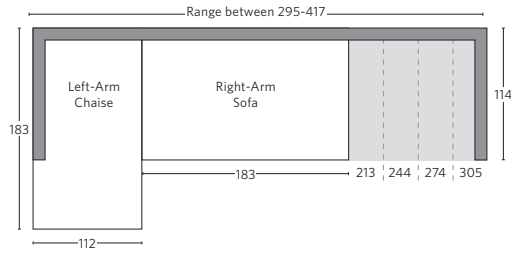

MODENA TRACK ARM SECTIONALS - LUXE DEPTH 114cm

All dimensions are given in centimeters.

RH

SOFA CHAISE SECTIONAL

Available in left- and right-arm configurations.