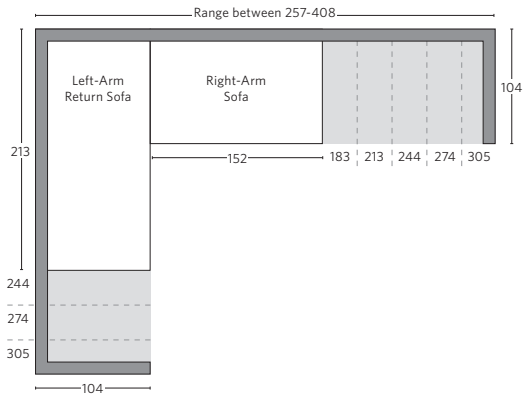

L-SECTIONAL

Available in left- and right-arm configurations.