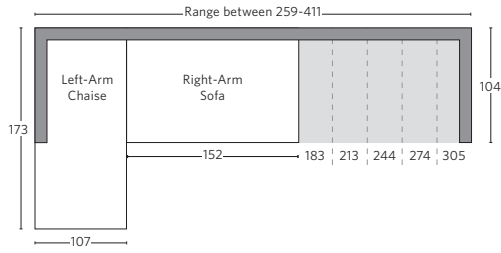

MODENA TRACK ARM SECTIONALS - CLASSIC DEPTH 104cm

All dimensions are given in centimeters.

RH

SOFA CHAISE SECTIONAL

Available in left- and right-arm configurations.