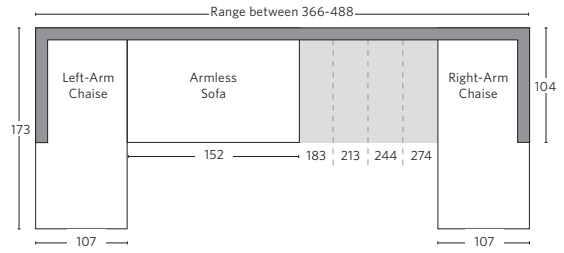

U-CHAISE SECTIONAL