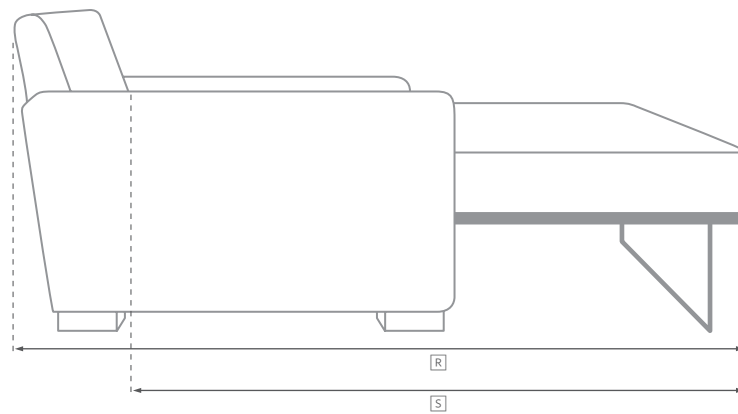

MODENA TRACK ARM COLLECTION

All dimensions are given in cm; all weights are given in kg. See the attached "Dimensions Diagram" sheet for more information on the keys used in this chart.

	OVERALL WIDTH A	OVERALL DEPTH B	OVERALL HEIGHT C	FRAME HEIGHT D	SEAT HEIGHT E	ARM HEIGHT F	FOOT HEIGHT G	SEAT HEIGHT (FLOOR TO CUSHION SEAM) H	SEAT HEIGHT (FLOOR TO FRAME) I	INSIDE SEAT WIDTH J	INSIDE SEAT DEPTH W/ BACK CUSHION K	INSIDE SEAT DEPTH W/O BACK CUSHION L	INSIDE BACK HEIGHT W/ SEAT & BACK CUSHIONS M	INSIDE BACK HEIGHT W/ SEAT CUSHION N	# OF BACK CUSHIONS	# OF SEAT CUSHIONS	ACCENT PILLOWS	REGULAR ACCENT PILLOWS DIAMETER	LARGER ACCENT PILLOW DIAMETER	ARM HEIGHT W/ SEAT CUSHION O	ARM HEIGHT W/O SEAT CUSHION P	ARM WIDTH Q	SLEEPER DEPTH OVERALL R	SLEEPER DEPTH INSIDE S	
244CM STANDARD CLASSIC RIGHT-ARM RETURN SOFA†	244	104	79	75	44	55	5	41	25	182	60	81	32	30	50	3	2	0	-	-	10	29	19	-	-
244CM STANDARD LUXE LEFT-ARM RETURN SOFA†	244	114	79	75	44	55	5	41	25	182	70	91	32	30	50	3	2	0	-	-	10	29	19	-	-
244CM STANDARD LUXE RIGHT-ARM RETURN SOFA	244	114	79	75	44	55	5	41	25	182	70	91	32	30	50	3	2	0	-	-	10	29	19	-	-
274CM STANDARD CLASSIC LEFT-ARM RETURN SOFA†	274	104	79	75	44	55	5	41	25	212	60	81	32	30	50	4	3	0	-	-	10	29	19	-	-
274CM STANDARD CLASSIC RIGHT-ARM RETURN SOFA†	274	104	79	75	44	55	5	41	25	212	60	81	32	30	50	4	3	0	-	-	10	29	19	-	-
274CM STANDARD LUXE LEFT-ARM RETURN SOFA†	274	114	79	75	44	55	5	41	25	212	70	91	32	30	50	4	3	0	-	-	10	29	19	-	-
274CM STANDARD LUXE RIGHT-ARM RETURN SOFA†	274	114	79	75	44	55	5	41	25	212	70	91	32	30	50	4	3	0	-	-	10	29	19	-	-
STANDARD PETITE LEFT-ARM CHAISE	94	163	76	72	44	55	5	41	25	76	124	140	29	28	51	1	1	0	-	-	10	29	18	-	-
STANDARD PETITE RIGHT-ARM CHAISE	94	163	76	72	44	55	5	41	25	76	124	140	29	28	51	1	1	0	-	-	10	29	18	-	-
STANDARD CLASSIC LEFT-ARM CHAISE	107	173	79	75	44	55	5	41	25	88	128	149	32	30	50	1	1	0	-	-	10	29	19	-	-
STANDARD CLASSIC RIGHT-ARM CHAISE	107	173	79	75	44	55	5	41	25	88	128	149	32	30	50	1	1	0	-	-	10	29	19	-	-
STANDARD LUXE LEFT-ARM CHAISE	112	183	79	75	44	55	5	41	25	93	138	159	32	30	50	1	1	0	-	-	10	29	19	-	-
STANDARD LUXE RIGHT-ARM CHAISE	112	183	79	75	44	55	5	41	25	93	138	159	32	30	50	1	1	0	-	-	10	29	19	-	-

† FABRIC SECTIONAL COMPONENTS ALSO AVAILABLE WITH 3 BACK CUSHIONS AND 1 SEAT CUSHION

UPHOLSTERY DIMENSIONS DIAGRAM

See the "Dimensions Sheet" for the measurements that correspond with the letters below.

RH