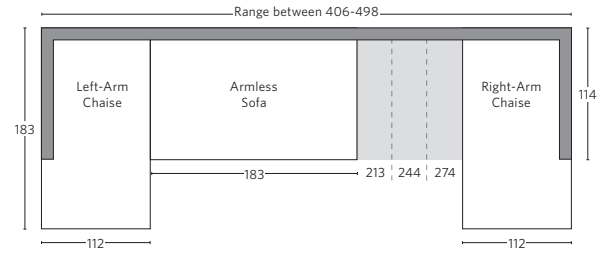

U-CHAISE SECTIONAL