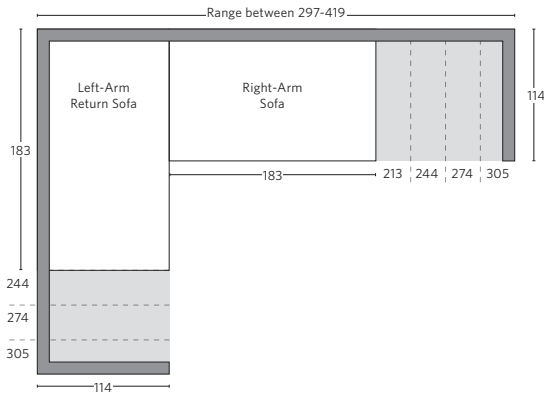

L-SECTIONAL

Available in left- and right-arm configurations.