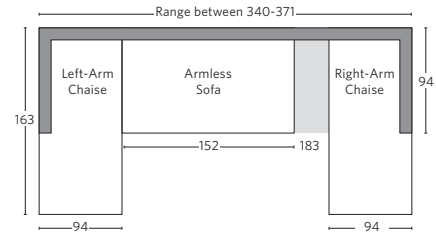

U-CHAISE SECTIONAL