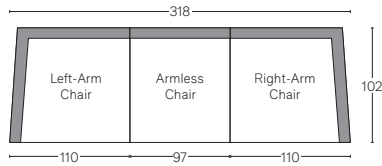

CLOUD TRACK ARM MODULAR SECTIONALS - CLASSIC DEPTH 102cm

All dimensions are given in centimeters.

MODULAR SOFA