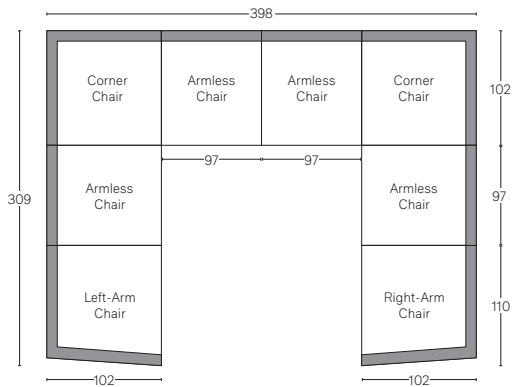

MODULAR U-SOFA SECTIONAL