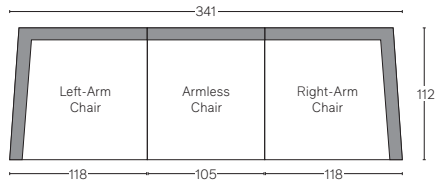

CLOUD TRACK ARM MODULAR SECTIONALS - LUXE DEPTH 112cm

All dimensions are given in centimeters.

MODULAR SOFA