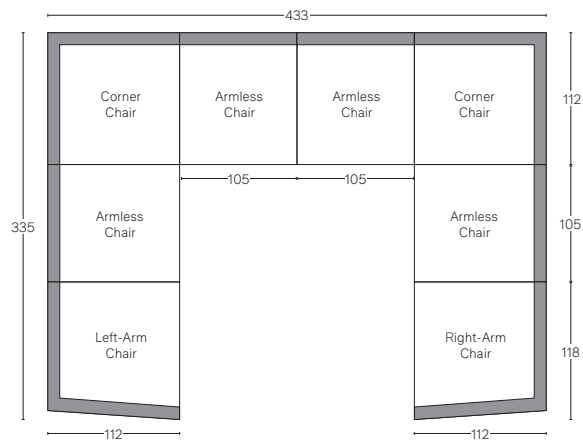

Available in left- and right-arm configurations.

CLOUD TRACK ARM MODULAR SECTIONALS - LUXE DEPTH 112cm

All dimensions are given in centimeters.

MODULAR SOFA

MODULAR SOFA CHAISE

Available in left- and right-arm configurations.

MODULAR L-SECTIONAL

Available in left- and right-arm configurations.

MODULAR U-CHAISE SECTIONAL

MODULAR U-SOFA SECTIONAL

MODULAR U-SOFA CHAISE SECTIONAL

Available in left- and right-arm configurations.