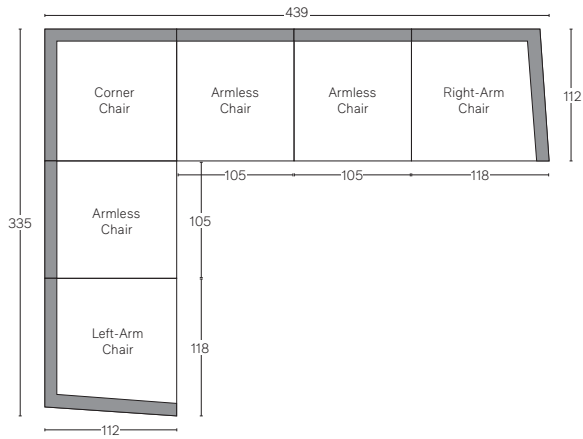

MODULAR L-SECTIONAL

Available in left- and right-arm configurations.