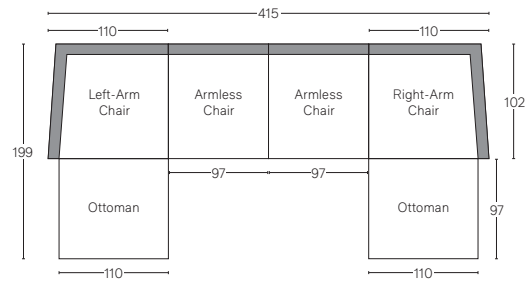

MODULAR U-CHAISE SECTIONAL