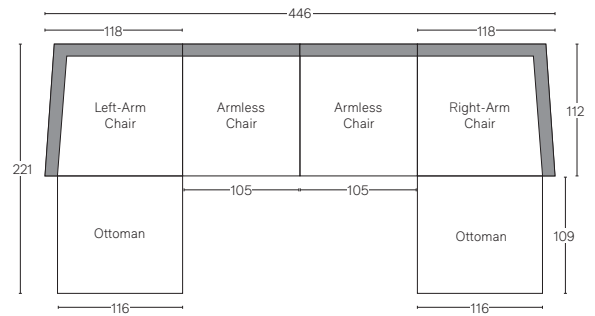

MODULAR U-CHAISE SECTIONAL