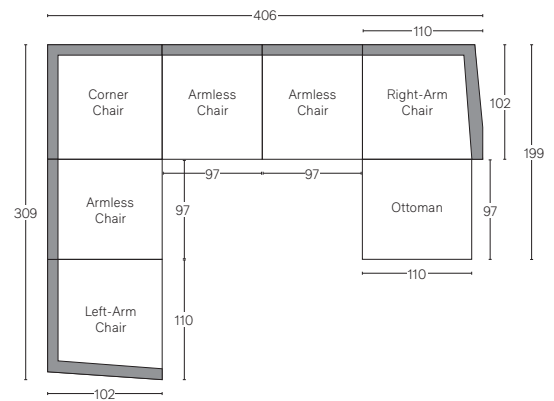

Available in left- and right-arm configurations.

CLOUD TRACK ARM MODULAR SECTIONALS - LUXE DEPTH 112cm

All dimensions are given in centimeters.

MODULAR SOFA

MODULAR SOFA CHAISE

Available in left- and right-arm configurations.