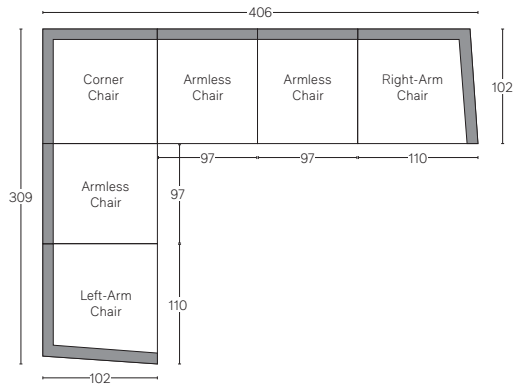

MODULAR L-SECTIONAL

Available in left- and right-arm configurations.