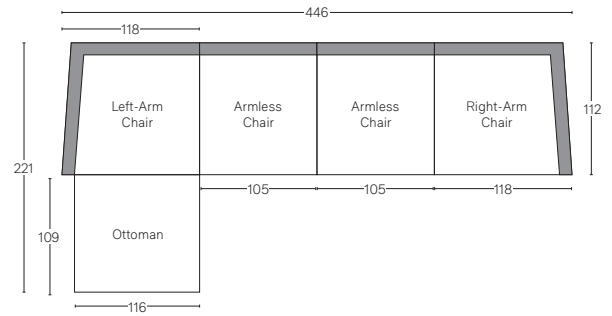

Available in left- and right-arm configurations.

CLOUD TRACK ARM MODULAR SECTIONALS - LUXE DEPTH 112cm

All dimensions are given in centimeters.

MODULAR SOFA

MODULAR SOFA CHAISE

Available in left- and right-arm configurations.