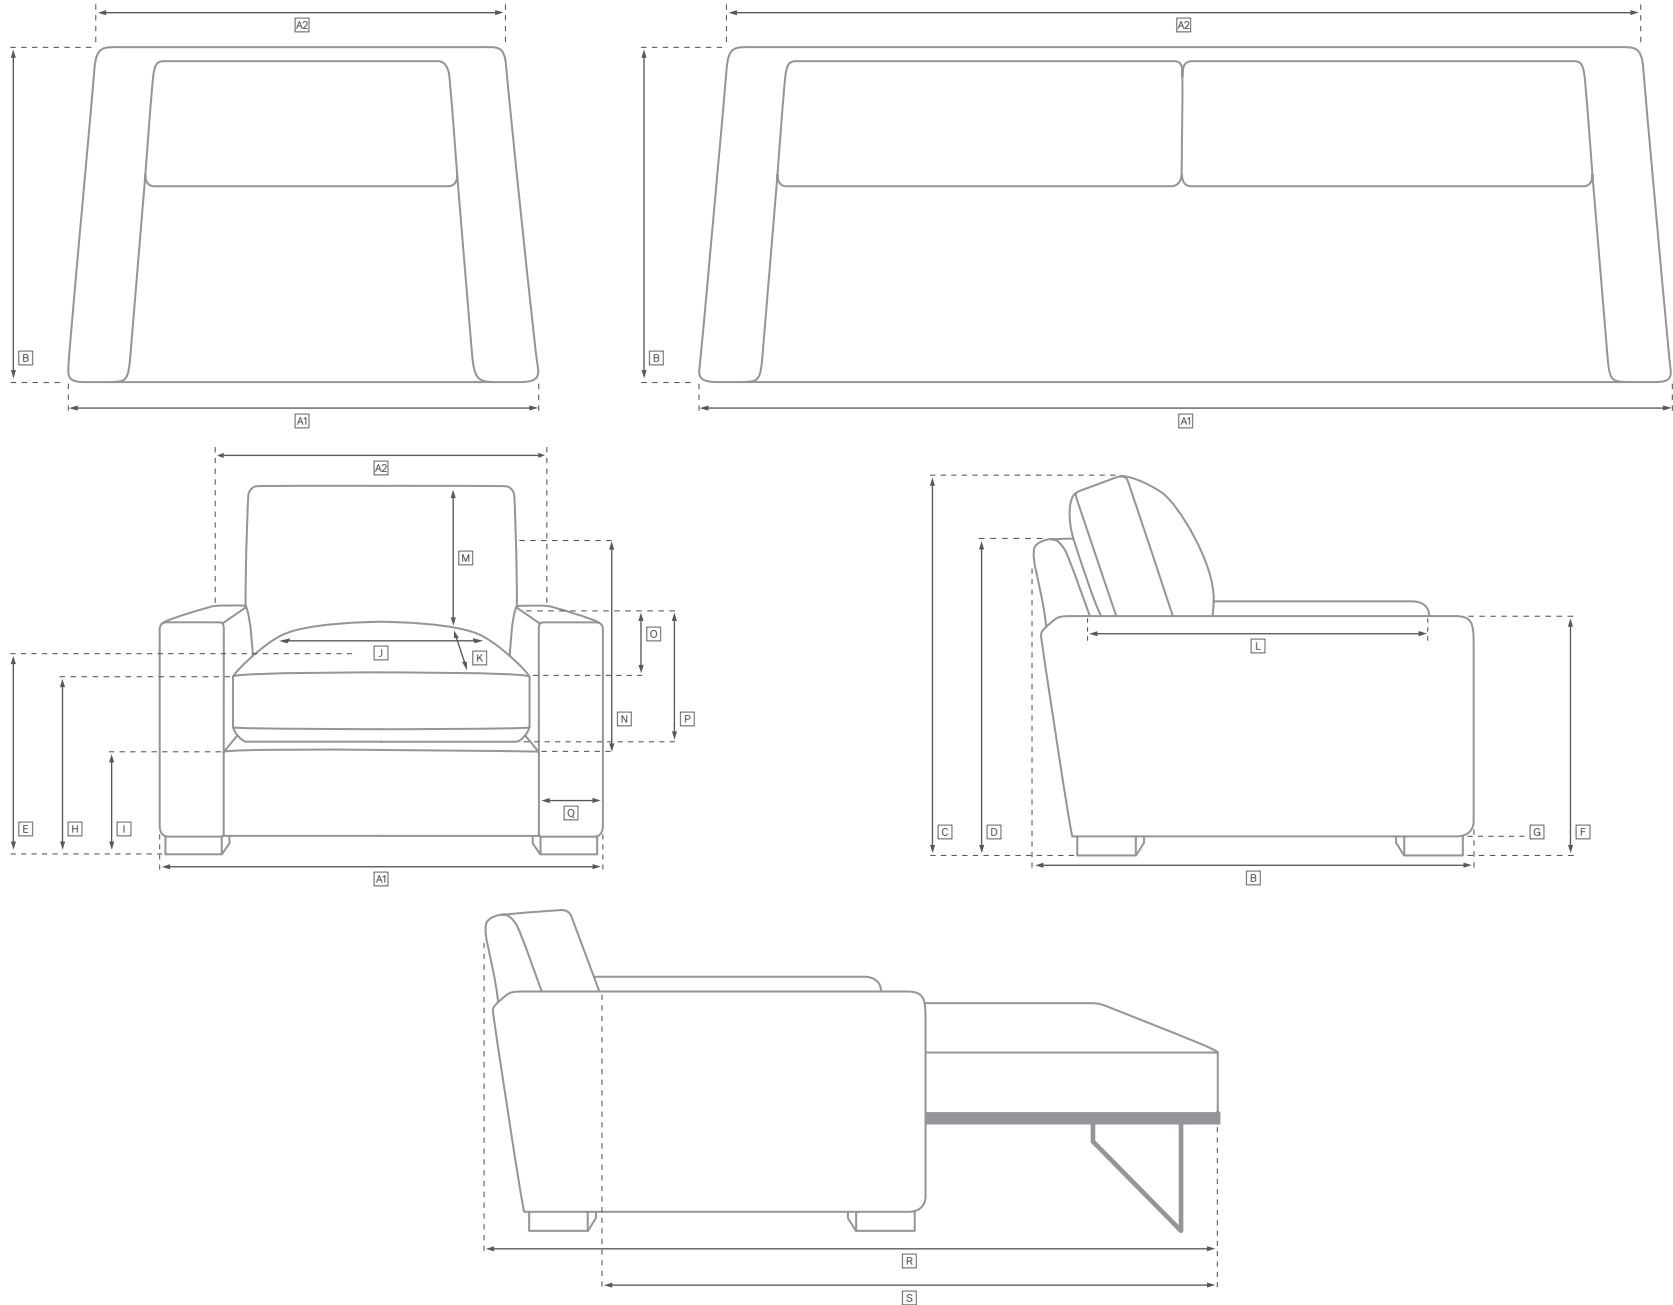

CLOUD TRACK ARM MODULAR COLLECTION

All dimensions are given in cm; all weights are given in kg. See the attached "Dimensions Diagram" sheet for more information on the keys used in this chart.

	A1	A2	B	C	D	E	F	G	H	I	J	K	L	M	N						O	P	Q	R	S	
	OVERALL FRONT WIDTH	OVERALL BACK WIDTH	OVERALL DEPTH	OVERALL HEIGHT	FRAME HEIGHT	SEAT HEIGHT	ARM HEIGHT	FOOT HEIGHT	SEAT HEIGHT (FLOOR TO CUSHION SEAM)	SEAT HEIGHT (FLOOR TO FRAME)	INSIDE SEAT WIDTH	INSIDE SEAT DEPTH W/ BACK CUSHION	INSIDE SEAT DEPTH W/O BACK CUSHION	INSIDE BACK HEIGHT W/ SEAT & BACK CUSHIONS	INSIDE BACK HEIGHT W/ SEAT CUSHION	INSIDE BACK HEIGHT W/O SEAT OR BACK CUSHION	# OF BACK CUSHIONS	# OF SEAT CUSHIONS	ACCENT PILLOWS	REGULAR ACCENT PILLOWS DIAMETER	LARGER ACCENT PILLOW DIAMETER	ARM HEIGHT W/ SEAT CUSHION	ARM HEIGHT W/O SEAT CUSHION	ARM WIDTH	SLEEPER DEPTH OVERALL	SLEEPER DEPTH INSIDE
CLASSIC ARMLESS CHAIR	97	-	102	94	71	50	-	3	44	33	97	61	75	44	21	38	1	1	0	-	-	-	-	-	-	-
LUXE ARMLESS CHAIR	105	-	112	94	71	50	-	3	44	33	105	71	85	44	21	38	1	1	0	-	-	-	-	-	-	-
CLASSIC LEFT-ARM CHAIR	110	102	102	94	71	50	62	3	44	33	82	61	75	44	21	38	1	1	1	-	-	12	29	10	-	-
LUXE LEFT-ARM CHAIR	118	110	112	94	71	50	62	3	44	33	90	71	85	44	21	38	1	1	1	-	-	12	29	10	-	-
CLASSIC RIGHT-ARM CHAIR	110	102	102	94	71	50	62	3	44	33	82	61	75	44	21	38	1	1	1	-	-	12	29	10	-	-
LUXE RIGHT-ARM CHAIR	118	110	112	94	71	50	62	3	44	33	90	71	85	44	21	38	1	1	1	-	-	12	29	10	-	-
CLASSIC CORNER CHAIR	102	-	102	94	71	50	-	3	44	33	61	61	75	44	21	38	2	1	0	-	-	-	-	-	-	-
LUXE CORNER CHAIR	112	-	112	94	71	50	-	3	44	33	71	71	85	44	21	38	2	1	0	-	-	-	-	-	-	-
CLASSIC END-OF-SECTIONAL OTTOMAN	110	-	97	50	50	50	-	3	44	33	97	97	-	-	-	-	-	1	-	-	-	-	-	-	-	
LUXE END-OF-SECTIONAL OTTOMAN	115	-	109	50	50	50	-	3	44	33	113	109	-	-	-	-	-	1	-	-	-	-	-	-	-	

UPHOLSTERY DIMENSIONS DIAGRAM

See the "Dimensions Sheet" for the measurements that correspond with the letters below.

CLOUD TRACK ARM MODULAR SECTIONALS - CLASSIC DEPTH 102cm

All dimensions are given in centimeters.