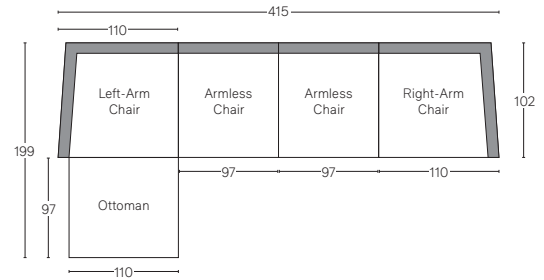

MODULAR SOFA CHAISE

Available in left- and right-arm configurations.