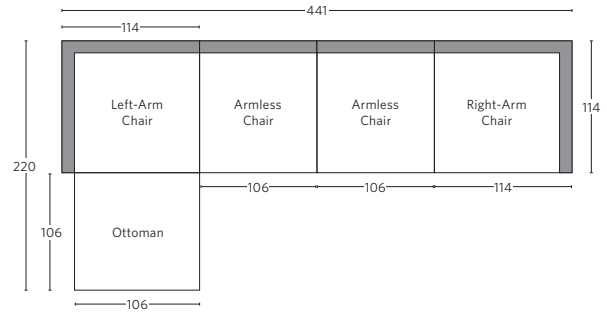

MODULAR SOFA CHAISE

Available in left- and right-arm configurations.