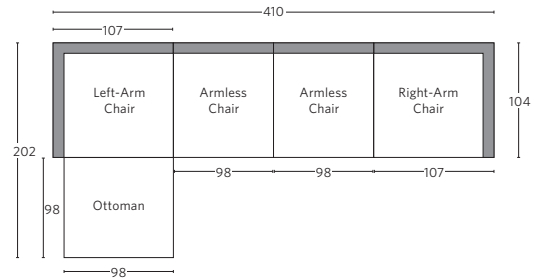

MODULAR SOFA CHAISE

Available in left- and right-arm configurations.