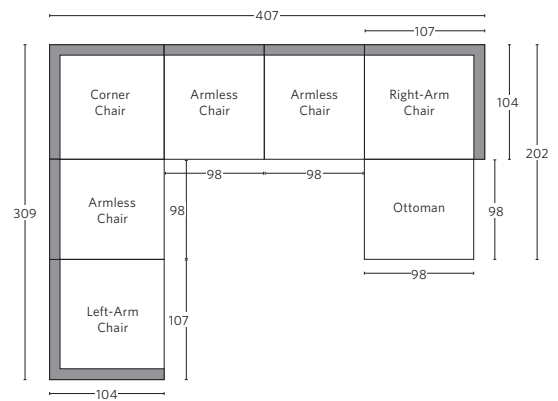

MODULAR U-SOFA CHAISE SECTIONAL

Available in left- and right-arm configurations.