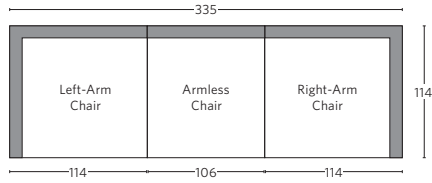

CLOUD SLOPE ARM COLLECTION

All dimensions are given in cm; all weights are given in kg. See the attached "Dimensions Diagram" sheet for more information on the keys used in this chart.

	A	B	C	D	E	F	G	H	I	J	K	L	M	N											
	OVERALL WIDTH	OVERALL DEPTH	OVERALL HEIGHT	FRAME HEIGHT	SEAT HEIGHT	ARM HEIGHT	FOOT HEIGHT	SEAT HEIGHT (FLOOR TO CUSHION SEAM)	SEAT HEIGHT (FLOOR TO FRAME)	INSIDE SEAT WIDTH	INSIDE SEAT DEPTH W/ BACK CUSHION	INSIDE SEAT DEPTH W/O BACK CUSHION	INSIDE BACK HEIGHT W/ SEAT & BACK CUSHIONS	INSIDE BACK HEIGHT W/ SEAT CUSHION	INSIDE BACK HEIGHT W/O SEAT OR BACK CUSHION	# OF BACK CUSHIONS	# OF SEAT CUSHIONS	ACCENT PILLOWS	REGULAR ACCENT PILLOWS DIAMETER	LARGER ACCENT PILLOW DIAMETER	ARM HEIGHT W/ SEAT CUSHION	ARM HEIGHT W/O SEAT CUSHION	ARM WIDTH	SLEEPER DEPTH OVERALL	SLEEPER DEPTH INSIDE
CLASSIC MODULAR ARMLESS CHAIR	98	104	95	84	50	-	3	44	33	98	57	70	45	34	51	1	1	0	-	-	-	-	-	-	-
LUXE MODULAR ARMLESS CHAIR	106	114	95	84	50	-	3	44	33	106	67	80	45	34	51	1	1	0	-	-	-	-	-	-	-
CLASSIC MODULAR LEFT-ARM CHAIR	107	104	95	84	50	64	3	44	33	88	57	70	45	34	51	1	1	1	-	-	13	30	8	-	-
LUXE MODULAR LEFT-ARM CHAIR	114	114	95	84	50	64	3	44	33	96	67	80	45	34	51	1	1	1	-	-	13	30	8	-	-
CLASSIC MODULAR RIGHT-ARM CHAIR	107	104	95	84	50	64	3	44	33	88	57	70	45	34	51	1	1	1	-	-	13	30	8	-	-
LUXE MODULAR RIGHT-ARM CHAIR	114	114	95	84	50	64	3	44	33	96	67	80	45	34	51	1	1	1	-	-	13	30	8	-	-
CLASSIC MODULAR CORNER CHAIR	104	104	95	84	50	-	3	44	33	57	57	70	45	34	51	2	1	0	-	-	-	-	-	-	-
LUXE MODULAR CORNER CHAIR	114	114	95	84	50	-	3	44	33	67	67	80	45	34	51	2	1	0	-	-	-	-	-	-	-
CLASSIC MODULAR END-OF-SECTIONAL OTTOMAN	98	98	50	50	50	-	3	44	33	98	98	-	-	-	-	-	1	-	-	-	-	-	-	-	-
LUXE MODULAR END-OF-SECTIONAL OTTOMAN	106	106	50	50	50	-	3	44	33	106	106	-	-	-	-	-	1	-	-	-	-	-	-	-	-

MODULAR U-SOFA CHAISE SECTIONAL

Available in left- and right-arm configurations.

CLOUD SLOPE ARM MODULAR SECTIONALS - LUXE DEPTH 114cm

All dimensions are given in centimeters.

RH

MODULAR SOFA

MODULAR SOFA CHAISE