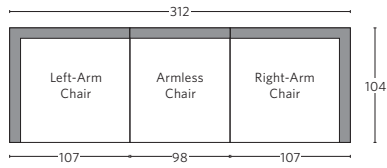

CLOUD SLOPE ARM MODULAR SECTIONALS - CLASSIC DEPTH 104cm

All dimensions are given in centimeters.

RH

MODULAR SOFA