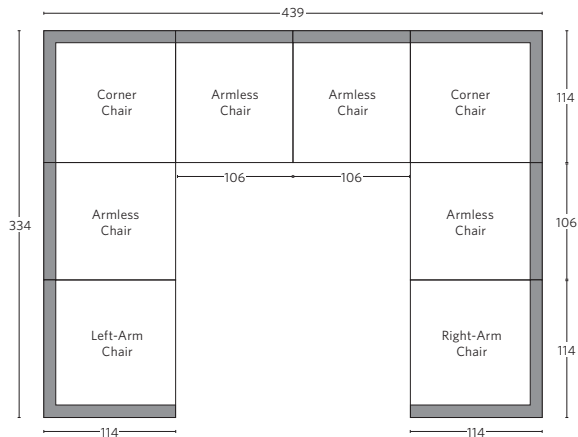

UPHOLSTERY DIMENSIONS DIAGRAM

See the "Dimensions Sheet" for the measurements that correspond with the letters below.

RH

CLOUD SLOPE ARM MODULAR SECTIONALS - CLASSIC DEPTH 104cm

All dimensions are given in centimeters.

MODULAR U-SOFA CHAISE SECTIONAL

Available in left- and right-arm configurations.

CLOUD SLOPE ARM MODULAR SECTIONALS - LUXE DEPTH 114cm

All dimensions are given in centimeters.

RH

MODULAR SOFA

MODULAR SOFA CHAISE

Available in left- and right-arm configurations.

MODULAR L-SECTIONAL

Available in left- and right-arm configurations.

MODULAR U-CHAISE SECTIONAL

MODULAR U-SOFA SECTIONAL

MODULAR U-SOFA CHAISE SECTIONAL

Available in left- and right-arm configurations.