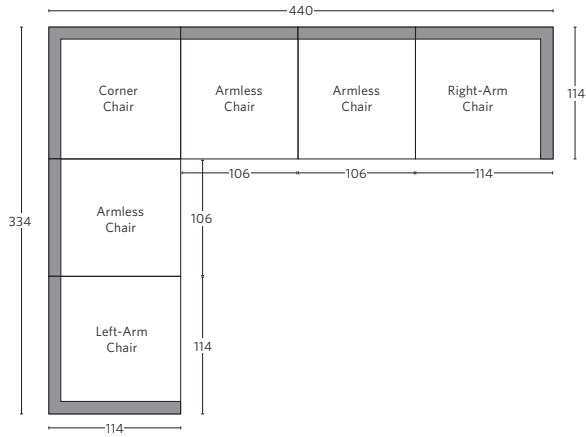

MODULAR L-SECTIONAL

Available in left- and right-arm configurations.