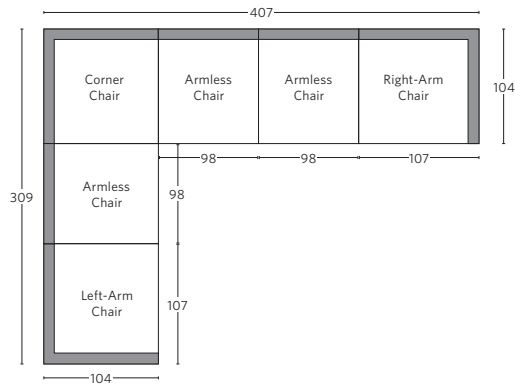

MODULAR L-SECTIONAL

Available in left- and right-arm configurations.