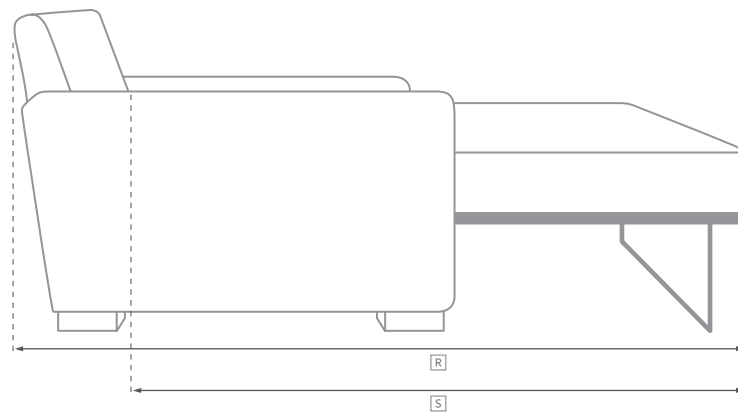

CLOUD SLOPE ARM COLLECTION

All dimensions are given in cm; all weights are given in kg. See the attached "Dimensions Diagram" sheet for more information on the keys used in this chart.

	A	B	C	D	E	F	G	H	I	J	K	L	M	N											
	OVERALL WIDTH	OVERALL DEPTH	OVERALL HEIGHT	FRAME HEIGHT	SEAT HEIGHT	ARM HEIGHT	FOOT HEIGHT	SEAT HEIGHT (FLOOR TO CUSHION SEAM)	SEAT HEIGHT (FLOOR TO FRAME)	INSIDE SEAT WIDTH	INSIDE SEAT DEPTH W/ BACK CUSHION	INSIDE SEAT DEPTH W/O BACK CUSHION	INSIDE BACK HEIGHT W/ SEAT & BACK CUSHIONS	INSIDE BACK HEIGHT W/ SEAT CUSHION	INSIDE BACK HEIGHT W/O SEAT OR BACK CUSHION	# OF BACK CUSHIONS	# OF SEAT CUSHIONS	ACCENT PILLOWS	REGULAR ACCENT PILLOWS DIAMETER	LARGER ACCENT PILLOW DIAMETER	ARM HEIGHT W/ SEAT CUSHION	ARM HEIGHT W/O SEAT CUSHION	ARM WIDTH	SLEEPER DEPTH OVERALL	SLEEPER DEPTH INSIDE
CLASSIC MODULAR ARMLESS CHAIR	98	104	95	84	50	-	3	44	33	98	57	70	45	34	51	1	1	0	-	-	-	-	-	-	-
LUXE MODULAR ARMLESS CHAIR	106	114	95	84	50	-	3	44	33	106	67	80	45	34	51	1	1	0	-	-	-	-	-	-	-
CLASSIC MODULAR LEFT-ARM CHAIR	107	104	95	84	50	64	3	44	33	88	57	70	45	34	51	1	1	1	-	-	13	30	8	-	-
LUXE MODULAR LEFT-ARM CHAIR	114	114	95	84	50	64	3	44	33	96	67	80	45	34	51	1	1	1	-	-	13	30	8	-	-
CLASSIC MODULAR RIGHT-ARM CHAIR	107	104	95	84	50	64	3	44	33	88	57	70	45	34	51	1	1	1	-	-	13	30	8	-	-
LUXE MODULAR RIGHT-ARM CHAIR	114	114	95	84	50	64	3	44	33	96	67	80	45	34	51	1	1	1	-	-	13	30	8	-	-
CLASSIC MODULAR CORNER CHAIR	104	104	95	84	50	-	3	44	33	57	57	70	45	34	51	2	1	0	-	-	-	-	-	-	-
LUXE MODULAR CORNER CHAIR	114	114	95	84	50	-	3	44	33	67	67	80	45	34	51	2	1	0	-	-	-	-	-	-	-
CLASSIC MODULAR END-OF-SECTIONAL OTTOMAN	98	98	50	50	50	-	3	44	33	98	98	-	-	-	-	-	1	-	-	-	-	-	-	-	-
LUXE MODULAR END-OF-SECTIONAL OTTOMAN	106	106	50	50	50	-	3	44	33	106	106	-	-	-	-	-	1	-	-	-	-	-	-	-	-

UPHOLSTERY DIMENSIONS DIAGRAM

See the "Dimensions Sheet" for the measurements that correspond with the letters below.

RH