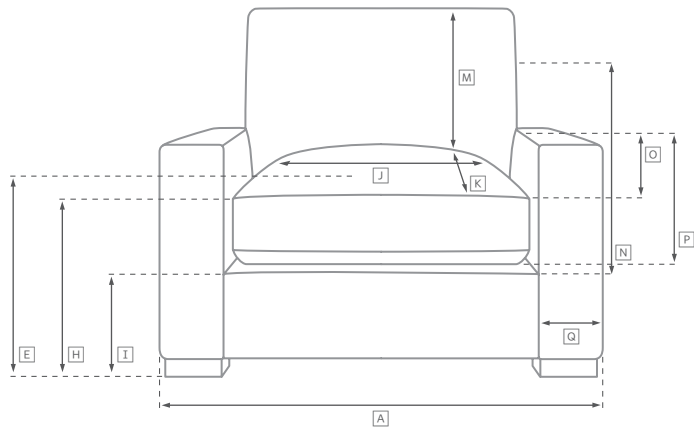

CLOUD SLOPE ARM COLLECTION

All dimensions are given in cm; all weights are given in kg. See the attached "Dimensions Diagram" sheet for more information on the keys used in this chart.

	A	B	C	D	E	F	G	H	I	J	K	L	M	N											
	OVERALL WIDTH	OVERALL DEPTH	OVERALL HEIGHT	FRAME HEIGHT	SEAT HEIGHT	ARM HEIGHT	FOOT HEIGHT	SEAT HEIGHT (FLOOR TO CUSHION SEAM)	SEAT HEIGHT (FLOOR TO FRAME)	INSIDE SEAT WIDTH	INSIDE SEAT DEPTH W/ BACK CUSHION	INSIDE SEAT DEPTH W/O BACK CUSHION	INSIDE BACK HEIGHT W/ SEAT & BACK CUSHIONS	INSIDE BACK HEIGHT W/ SEAT CUSHION	INSIDE BACK HEIGHT W/O SEAT OR BACK CUSHION	# OF BACK CUSHIONS	# OF SEAT CUSHIONS	ACCENT PILLOWS	REGULAR ACCENT PILLOWS DIAMETER	LARGER ACCENT PILLOW DIAMETER	ARM HEIGHT W/ SEAT CUSHION	ARM HEIGHT W/O SEAT CUSHION	ARM WIDTH	SLEEPER DEPTH OVERALL	SLEEPER DEPTH INSIDE
CLASSIC MODULAR ARMLESS CHAIR	98	104	95	84	50	-	3	44	33	98	57	70	45	34	51	1	1	0	-	-	-	-	-	-	-
LUXE MODULAR ARMLESS CHAIR	106	114	95	84	50	-	3	44	33	106	67	80	45	34	51	1	1	0	-	-	-	-	-	-	-
CLASSIC MODULAR LEFT-ARM CHAIR	107	104	95	84	50	64	3	44	33	88	57	70	45	34	51	1	1	1	-	-	13	30	8	-	-
LUXE MODULAR LEFT-ARM CHAIR	114	114	95	84	50	64	3	44	33	96	67	80	45	34	51	1	1	1	-	-	13	30	8	-	-
CLASSIC MODULAR RIGHT-ARM CHAIR	107	104	95	84	50	64	3	44	33	88	57	70	45	34	51	1	1	1	-	-	13	30	8	-	-
LUXE MODULAR RIGHT-ARM CHAIR	114	114	95	84	50	64	3	44	33	96	67	80	45	34	51	1	1	1	-	-	13	30	8	-	-
CLASSIC MODULAR CORNER CHAIR	104	104	95	84	50	-	3	44	33	57	57	70	45	34	51	2	1	0	-	-	-	-	-	-	-
LUXE MODULAR CORNER CHAIR	114	114	95	84	50	-	3	44	33	67	67	80	45	34	51	2	1	0	-	-	-	-	-	-	-
CLASSIC MODULAR END-OF-SECTIONAL OTTOMAN	98	98	50	50	50	-	3	44	33	98	98	-	-	-	-	-	1	-	-	-	-	-	-	-	-
LUXE MODULAR END-OF-SECTIONAL OTTOMAN	106	106	50	50	50	-	3	44	33	106	106	-	-	-	-	-	1	-	-	-	-	-	-	-	-

UPHOLSTERY DIMENSIONS DIAGRAM

See the "Dimensions Sheet" for the measurements that correspond with the letters below.

RH