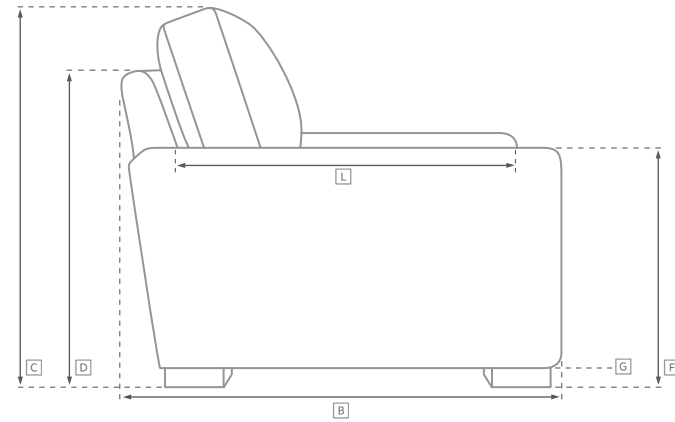

CLOUD SLOPE ARM COLLECTION

All dimensions are given in cm; all weights are given in kg. See the attached "Dimensions Diagram" sheet for more information on the keys used in this chart.

	A	B	C	D	E	F	G	H	I	J	K	L	M	N											
	OVERALL WIDTH	OVERALL DEPTH	OVERALL HEIGHT	FRAME HEIGHT	SEAT HEIGHT	ARM HEIGHT	FOOT HEIGHT	SEAT HEIGHT (FLOOR TO CUSHION SEAM)	SEAT HEIGHT (FLOOR TO FRAME)	INSIDE SEAT WIDTH	INSIDE SEAT DEPTH W/ BACK CUSHION	INSIDE SEAT DEPTH W/O BACK CUSHION	INSIDE BACK HEIGHT W/ SEAT & BACK CUSHIONS	INSIDE BACK HEIGHT W/ SEAT CUSHION	INSIDE BACK HEIGHT W/O SEAT OR BACK CUSHION	# OF BACK CUSHIONS	# OF SEAT CUSHIONS	ACCENT PILLOWS	REGULAR ACCENT PILLOWS DIAMETER	LARGER ACCENT PILLOW DIAMETER	ARM HEIGHT W/ SEAT CUSHION	ARM HEIGHT W/O SEAT CUSHION	ARM WIDTH	SLEEPER DEPTH OVERALL	SLEEPER DEPTH INSIDE
CLASSIC MODULAR ARMLESS CHAIR	98	104	95	84	50	-	3	44	33	98	57	70	45	34	51	1	1	0	-	-	-	-	-	-	-
LUXE MODULAR ARMLESS CHAIR	106	114	95	84	50	-	3	44	33	106	67	80	45	34	51	1	1	0	-	-	-	-	-	-	-
CLASSIC MODULAR LEFT-ARM CHAIR	107	104	95	84	50	64	3	44	33	88	57	70	45	34	51	1	1	1	-	-	13	30	8	-	-
LUXE MODULAR LEFT-ARM CHAIR	114	114	95	84	50	64	3	44	33	96	67	80	45	34	51	1	1	1	-	-	13	30	8	-	-
CLASSIC MODULAR RIGHT-ARM CHAIR	107	104	95	84	50	64	3	44	33	88	57	70	45	34	51	1	1	1	-	-	13	30	8	-	-
LUXE MODULAR RIGHT-ARM CHAIR	114	114	95	84	50	64	3	44	33	96	67	80	45	34	51	1	1	1	-	-	13	30	8	-	-
CLASSIC MODULAR CORNER CHAIR	104	104	95	84	50	-	3	44	33	57	57	70	45	34	51	2	1	0	-	-	-	-	-	-	-
LUXE MODULAR CORNER CHAIR	114	114	95	84	50	-	3	44	33	67	67	80	45	34	51	2	1	0	-	-	-	-	-	-	-
CLASSIC MODULAR END-OF-SECTIONAL OTTOMAN	98	98	50	50	50	-	3	44	33	98	98	-	-	-	-	-	1	-	-	-	-	-	-	-	-
LUXE MODULAR END-OF-SECTIONAL OTTOMAN	106	106	50	50	50	-	3	44	33	106	106	-	-	-	-	-	1	-	-	-	-	-	-	-	-

UPHOLSTERY DIMENSIONS DIAGRAM

See the "Dimensions Sheet" for the measurements that correspond with the letters below.

RH