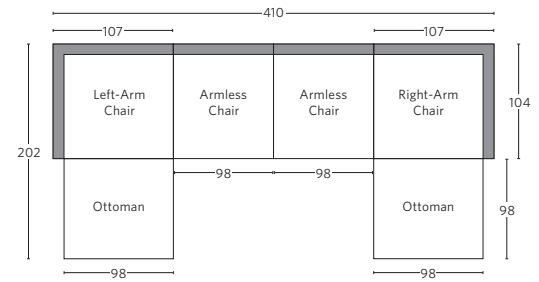

MODULAR U-CHAISE SECTIONAL