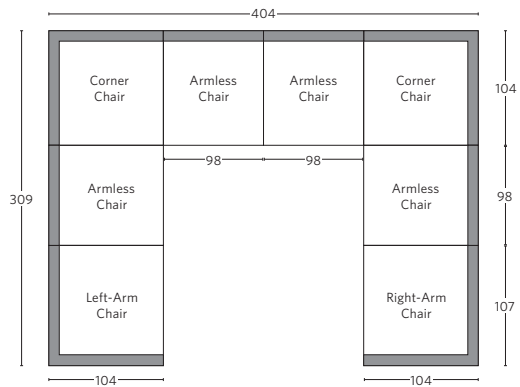

UPHOLSTERY DIMENSIONS DIAGRAM

See the "Dimensions Sheet" for the measurements that correspond with the letters below.

RH

CLOUD SLOPE ARM MODULAR SECTIONALS - CLASSIC DEPTH 104cm

All dimensions are given in centimeters.

MODULAR U-SOFA CHAISE SECTIONAL

Available in left- and right-arm configurations.

CLOUD SLOPE ARM MODULAR SECTIONALS - LUXE DEPTH 114cm

All dimensions are given in centimeters.

RH

MODULAR SOFA

MODULAR SOFA CHAISE