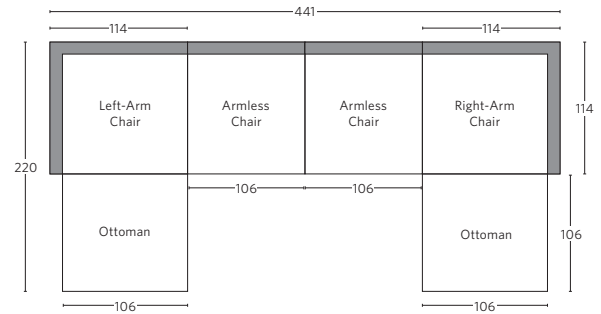

UPHOLSTERY DIMENSIONS DIAGRAM

See the "Dimensions Sheet" for the measurements that correspond with the letters below.

RH

CLOUD SLOPE ARM MODULAR SECTIONALS - CLASSIC DEPTH 104cm

All dimensions are given in centimeters.

MODULAR U-SOFA CHAISE SECTIONAL

Available in left- and right-arm configurations.

CLOUD SLOPE ARM MODULAR SECTIONALS - LUXE DEPTH 114cm

All dimensions are given in centimeters.

RH

MODULAR SOFA

MODULAR SOFA CHAISE

Available in left- and right-arm configurations.

MODULAR L-SECTIONAL

Available in left- and right-arm configurations.

MODULAR U-CHAISE SECTIONAL

MODULAR U-SOFA SECTIONAL

MODULAR U-SOFA CHAISE SECTIONAL

Available in left- and right-arm configurations.