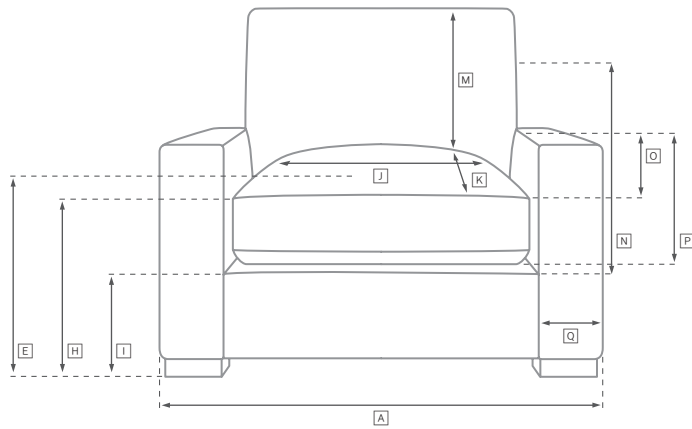

CLOUD COLLECTION

All dimensions are given in cm; all weights are given in kg. See the attached "Dimensions Diagram" sheet for more information on the keys used in this chart.

	A	B	C	D	E	F	G	H	I	J	K	L	M	N						O	P	Q	R	S	
	OVERALL WIDTH	OVERALL DEPTH	OVERALL HEIGHT	FRAME HEIGHT	SEAT HEIGHT	ARM HEIGHT	FOOT HEIGHT	SEAT HEIGHT (FLOOR TO CUSHION SEAM)	SEAT HEIGHT (FLOOR TO FRAME)	INSIDE SEAT WIDTH	INSIDE SEAT DEPTH W/ BACK CUSHION	INSIDE SEAT DEPTH W/O BACK CUSHION	INSIDE BACK HEIGHT W/ SEAT & BACK CUSHIONS	INSIDE BACK HEIGHT W/ SEAT CUSHION	INSIDE BACK HEIGHT W/O SEAT OR BACK CUSHION	# OF BACK CUSHIONS	# OF SEAT CUSHIONS	ACCENT PILLOWS	REGULAR ACCENT PILLOWS DIAMETER	LARGER ACCENT PILLOW DIAMETER	ARM HEIGHT W/ SEAT CUSHION	ARM HEIGHT W/O SEAT CUSHION	ARM WIDTH	SLEEPER DEPTH OVERALL	SLEEPER DEPTH INSIDE
LUXE LEFT-ARM CHAISE	133	178	80	60	47	60	3	38	30	110	128	155	33	13	30	1	1	2	-	-	13	30	23	-	-
CLASSIC RIGHT-ARM CHAISE	117	178	80	60	47	60	3	38	30	97	131	157	33	13	30	1	1	2	-	-	13	30	20	-	-
LUXE RIGHT-ARM CHAISE	133	178	80	60	47	-	3	38	30	110	128	155	33	13	30	1	1	2	-	-	13	30	23	-	-

UPHOLSTERY DIMENSIONS DIAGRAM

See the "Dimensions Sheet" for the measurements that correspond with the letters below.