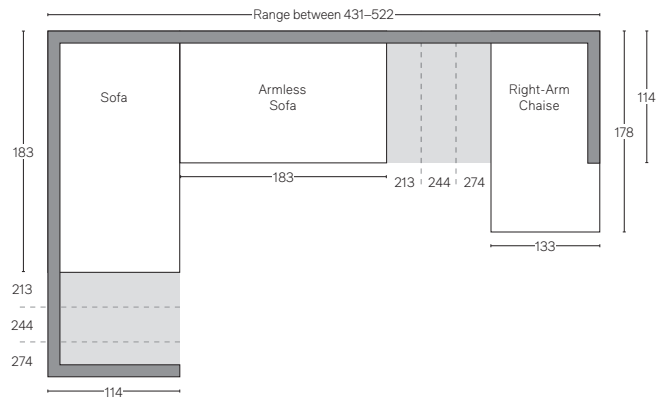

U-SOFA CHAISE SECTIONAL

Available in left- and right-arm configurations.