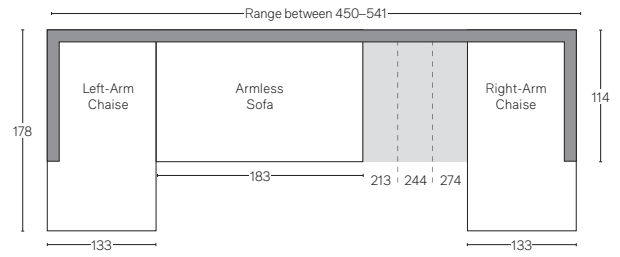

U-CHAISE SECTIONAL