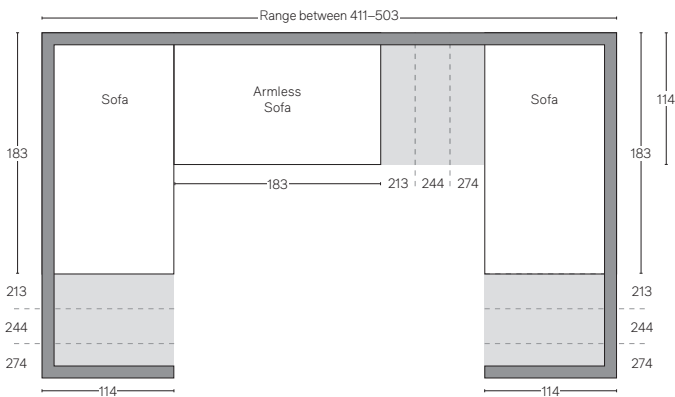

U-SOFA SECTIONAL

Multiple length options available.