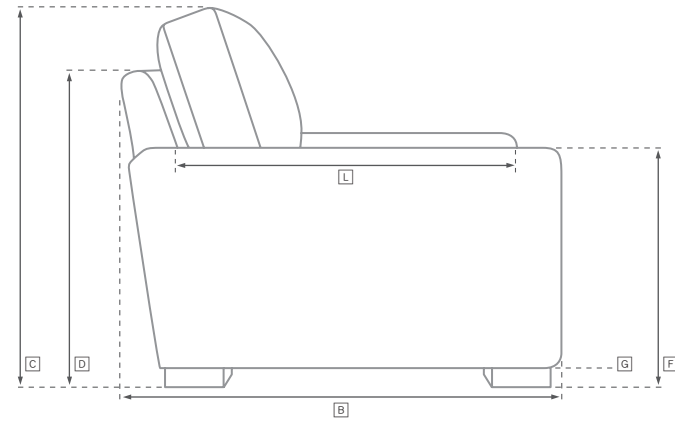

CLOUD COLLECTION

All dimensions are given in cm; all weights are given in kg. See the attached "Dimensions Diagram" sheet for more information on the keys used in this chart.

	A	B	C	D	E	F	G	H	I	J	K	L	M	N						O	P	Q	R	S	
	OVERALL WIDTH	OVERALL DEPTH	OVERALL HEIGHT	FRAME HEIGHT	SEAT HEIGHT	ARM HEIGHT	FOOT HEIGHT	SEAT HEIGHT (FLOOR TO CUSHION SEAM)	SEAT HEIGHT (FLOOR TO FRAME)	INSIDE SEAT WIDTH	INSIDE SEAT DEPTH W/ BACK CUSHION	INSIDE SEAT DEPTH W/O BACK CUSHION	INSIDE BACK HEIGHT W/ SEAT & BACK CUSHIONS	INSIDE BACK HEIGHT W/ SEAT CUSHION	INSIDE BACK HEIGHT W/O SEAT OR BACK CUSHION	# OF BACK CUSHIONS	# OF SEAT CUSHIONS	ACCENT PILLOWS	REGULAR ACCENT PILLOWS DIAMETER	LARGER ACCENT PILLOW DIAMETER	ARM HEIGHT W/ SEAT CUSHION	ARM HEIGHT W/O SEAT CUSHION	ARM WIDTH	SLEEPER DEPTH OVERALL	SLEEPER DEPTH INSIDE
LUXE LEFT-ARM CHAISE	133	178	80	60	47	60	3	38	30	110	128	155	33	13	30	1	1	2	-	-	13	30	23	-	-
CLASSIC RIGHT-ARM CHAISE	117	178	80	60	47	60	3	38	30	97	131	157	33	13	30	1	1	2	-	-	13	30	20	-	-
LUXE RIGHT-ARM CHAISE	133	178	80	60	47	-	3	38	30	110	128	155	33	13	30	1	1	2	-	-	13	30	23	-	-

UPHOLSTERY DIMENSIONS DIAGRAM

See the "Dimensions Sheet" for the measurements that correspond with the letters below.