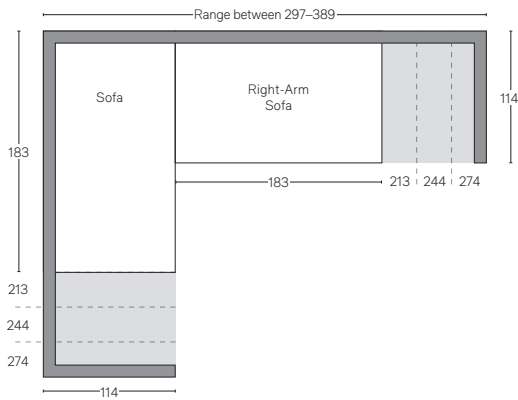

L-SECTIONAL

Available in left- and right-arm configurations.