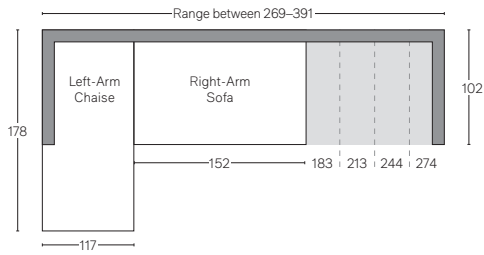

CLOUD SECTIONALS - CLASSIC DEPTH 102cm

All dimensions are given in centimeters.

SOFA CHAISE SECTIONAL

Available in left- and right-arm configurations.