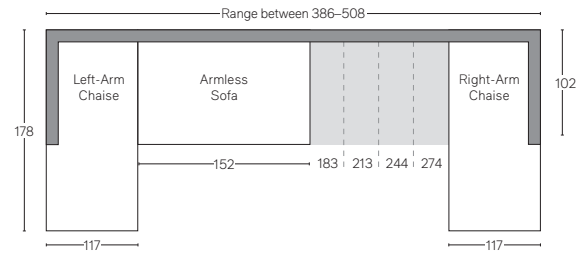

U-CHAISE SECTIONAL