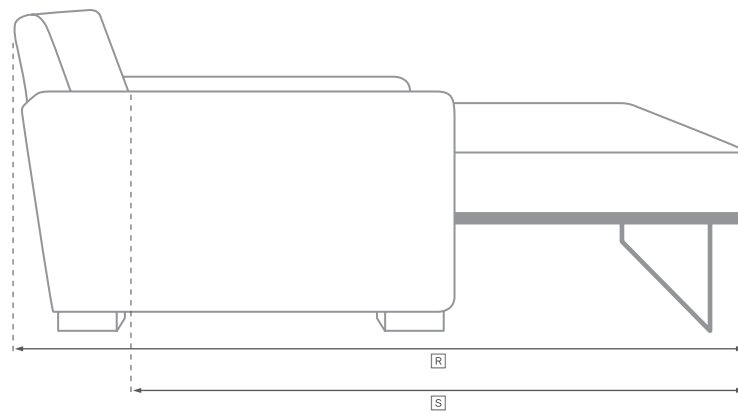

CLOUD COLLECTION

All dimensions are given in cm; all weights are given in kg. See the attached "Dimensions Diagram" sheet for more information on the keys used in this chart.

	A	B	C	D	E	F	G	H	I	J	K	L	M	N						O	P	Q	R	S	
	OVERALL WIDTH	OVERALL DEPTH	OVERALL HEIGHT	FRAME HEIGHT	SEAT HEIGHT	ARM HEIGHT	FOOT HEIGHT	SEAT HEIGHT (FLOOR TO CUSHION SEAM)	SEAT HEIGHT (FLOOR TO FRAME)	INSIDE SEAT WIDTH	INSIDE SEAT DEPTH W/ BACK CUSHION	INSIDE SEAT DEPTH W/O BACK CUSHION	INSIDE BACK HEIGHT W/ SEAT & BACK CUSHIONS	INSIDE BACK HEIGHT W/ SEAT CUSHION	INSIDE BACK HEIGHT W/O SEAT OR BACK CUSHION	# OF BACK CUSHIONS	# OF SEAT CUSHIONS	ACCENT PILLOWS	REGULAR ACCENT PILLOWS DIAMETER	LARGER ACCENT PILLOW DIAMETER	ARM HEIGHT W/ SEAT CUSHION	ARM HEIGHT W/O SEAT CUSHION	ARM WIDTH	SLEEPER DEPTH OVERALL	SLEEPER DEPTH INSIDE
LUXE LEFT-ARM CHAISE	133	178	80	60	47	60	3	38	30	110	128	155	33	13	30	1	1	2	-	-	13	30	23	-	-
CLASSIC RIGHT-ARM CHAISE	117	178	80	60	47	60	3	38	30	97	131	157	33	13	30	1	1	2	-	-	13	30	20	-	-
LUXE RIGHT-ARM CHAISE	133	178	80	60	47	-	3	38	30	110	128	155	33	13	30	1	1	2	-	-	13	30	23	-	-

UPHOLSTERY DIMENSIONS DIAGRAM

See the "Dimensions Sheet" for the measurements that correspond with the letters below.