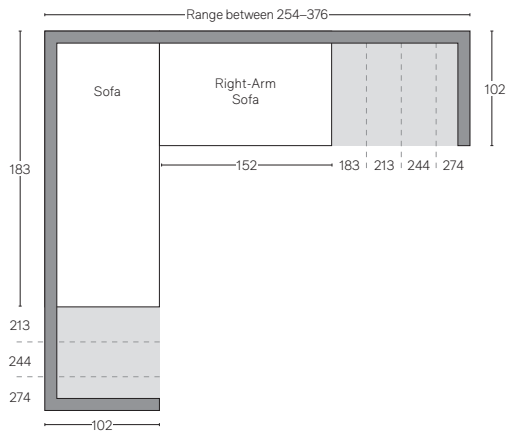

L-SECTIONAL

Available in left- and right-arm configurations.