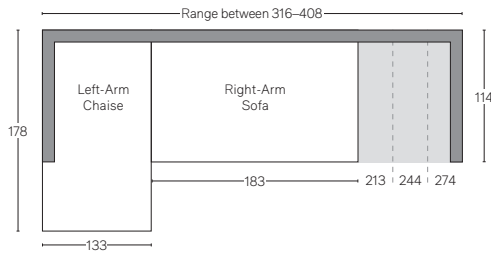

CLOUD SECTIONALS - LUXE DEPTH 114cm

All dimensions are given in centimeters.

SOFA CHAISE SECTIONAL

Available in left- and right-arm configurations.