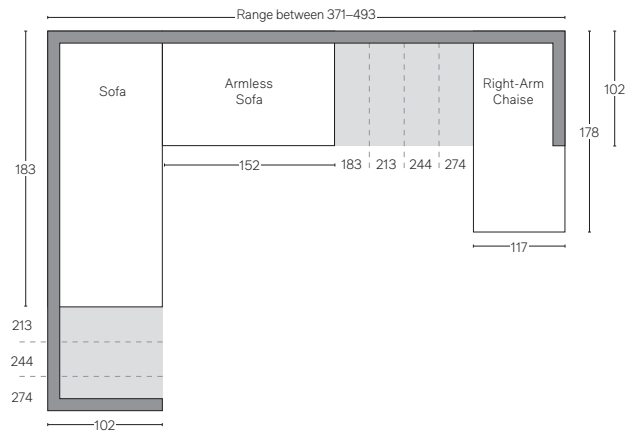

U-SOFA CHAISE SECTIONAL

Available in left- and right-arm configurations.