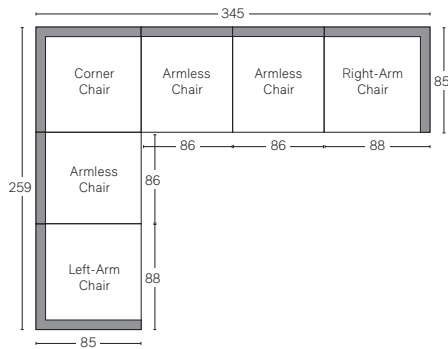

TRELICA TEAK SEATING COLLECTION

All dimensions are given in centimeters; all weights are given in kg. See the attached "Dimensions Diagram" sheet for more information on the keys used in this chart.

	OVERALL WIDTH A	OVERALL DEPTH B	OVERALL HEIGHT W/ CUSHION C	FRAME HEIGHT D	ARM HEIGHT E	ARM WIDTH F	FOOT HEIGHT G	SEAT HEIGHT W/ CUSHION H	SEAT HEIGHT (FLOOR TO FRAME) I	INSIDE SEAT WIDTH J	INSIDE SEAT DEPTH K	NUMBER OF BACK CUSHIONS	NUMBER OF SEAT CUSHIONS	WEIGHT
173CM SOFA	173	85	77	66	66	3	1	46	6	168	60	1	1	-
257CM SOFA	257	85	77	66	66	3	1	46	6	251	60	1	1	-
LOUNGE CHAIR	90	85	77	66	66	3	1	46	6	84	60	1	1	-
SWIVEL LOUNGE CHAIR	90	85	77	67	66	3	3	46	8	84	60	1	1	-
MODULAR CORNER CHAIR	85	85	77	66	66	3	1	46	6	82	60	1	1	-
MODULAR ARMLESS CHAIR	86	85	77	66	-	-	1	46	6	86	60	1	1	-
MODULAR LEFT-ARM CHAIR	88	85	77	66	66	3	1	46	6	85	60	1	1	-
MODULAR RIGHT-ARM CHAIR	88	85	77	66	66	3	1	46	6	85	60	1	1	-
MODULAR OTTOMAN	84	84	44	6	-	-	1	46	6	-	-	1	-	-
CHAISE	90	165	77	66	66	3	1	46	6	85	140	1	1	-
ADJUSTABLE CHAISE	77	203	80	8	18	3	1	25	8	71	117	1	1	-
MODULAR LEFT-ARM CHAISE	88	165	77	66	66	3	1	46	6	85	140	1	1	-
MODULAR RIGHT-ARM CHAISE	88	165	77	66	66	3	1	46	6	85	140	1	1	-
DINING SIDE CHAIR	56	70	83	74	-	-	1	46	6	50	48	1	1	-

OUTDOOR SEATING DIMENSIONS DIAGRAM

See the "Dimensions Sheet" for the measurements that correspond with the letters below.

OUTDOOR SEATING DIMENSIONS DIAGRAM

See the "Dimensions Sheet" for the measurements that correspond with the letters below.

RH

TRELICA MODULAR COLLECTION - DEPTH 85cm

All dimensions are given in centimeters.

RH

MODULAR SOFA

MODULAR SOFA CHAISE

Available in left- and right-arm configurations.

MODULAR L-SECTIONAL

Available in left- and right-arm configurations.

MODULAR U-CHAISE SECTIONAL

MODULAR U-SOFA SECTIONAL

MODULAR U-SOFA CHAISE SECTIONAL

Available in left- and right-arm configurations.