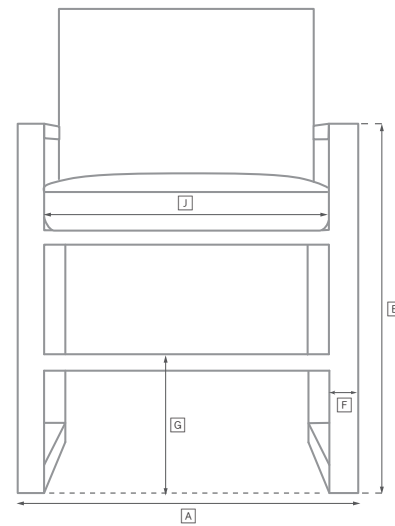

TRELICA TEAK SEATING COLLECTION

All dimensions are given in centimeters; all weights are given in kg. See the attached "Dimensions Diagram" sheet for more information on the keys used in this chart.

	OVERALL WIDTH A	OVERALL DEPTH B	OVERALL HEIGHT W/ CUSHION C	FRAME HEIGHT D	ARM HEIGHT E	ARM WIDTH F	FOOT HEIGHT G	SEAT HEIGHT W/ CUSHION H	SEAT HEIGHT (FLOOR TO FRAME) I	INSIDE SEAT WIDTH J	INSIDE SEAT DEPTH K	NUMBER OF BACK CUSHIONS	NUMBER OF SEAT CUSHIONS	WEIGHT
173CM SOFA	173	85	77	66	66	3	1	46	6	168	60	1	1	-
257CM SOFA	257	85	77	66	66	3	1	46	6	251	60	1	1	-
LOUNGE CHAIR	90	85	77	66	66	3	1	46	6	84	60	1	1	-
SWIVEL LOUNGE CHAIR	90	85	77	67	66	3	3	46	8	84	60	1	1	-
MODULAR CORNER CHAIR	85	85	77	66	66	3	1	46	6	82	60	1	1	-
MODULAR ARMLESS CHAIR	86	85	77	66	-	-	1	46	6	86	60	1	1	-
MODULAR LEFT-ARM CHAIR	88	85	77	66	66	3	1	46	6	85	60	1	1	-
MODULAR RIGHT-ARM CHAIR	88	85	77	66	66	3	1	46	6	85	60	1	1	-
MODULAR OTTOMAN	84	84	44	6	-	-	1	46	6	-	-	1	-	-
CHAISE	90	165	77	66	66	3	1	46	6	85	140	1	1	-
ADJUSTABLE CHAISE	77	203	80	8	18	3	1	25	8	71	117	1	1	-
MODULAR LEFT-ARM CHAISE	88	165	77	66	66	3	1	46	6	85	140	1	1	-
MODULAR RIGHT-ARM CHAISE	88	165	77	66	66	3	1	46	6	85	140	1	1	-
DINING SIDE CHAIR	56	70	83	74	-	-	1	46	6	50	48	1	1	-

OUTDOOR SEATING DIMENSIONS DIAGRAM

See the "Dimensions Sheet" for the measurements that correspond with the letters below.

OUTDOOR SEATING DIMENSIONS DIAGRAM

See the "Dimensions Sheet" for the measurements that correspond with the letters below.

RH

TRELICA MODULAR COLLECTION - DEPTH 85cm

All dimensions are given in centimeters.

RH

MODULAR SOFA

MODULAR SOFA CHAISE

Available in left- and right-arm configurations.

MODULAR L-SECTIONAL