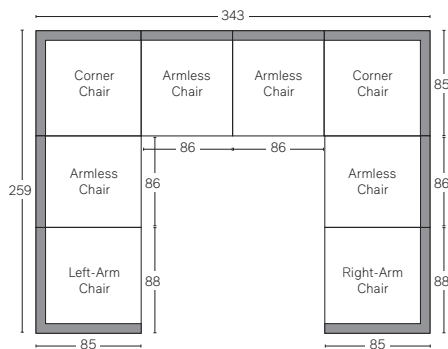

TRELICA TEAK SEATING COLLECTION

All dimensions are given in centimeters; all weights are given in kg. See the attached "Dimensions Diagram" sheet for more information on the keys used in this chart.

	OVERALL WIDTH A	OVERALL DEPTH B	OVERALL HEIGHT W/ CUSHION C	FRAME HEIGHT D	ARM HEIGHT E	ARM WIDTH F	FOOT HEIGHT G	SEAT HEIGHT W/ CUSHION H	SEAT HEIGHT (FLOOR TO FRAME) I	INSIDE SEAT WIDTH J	INSIDE SEAT DEPTH K	NUMBER OF BACK CUSHIONS	NUMBER OF SEAT CUSHIONS	WEIGHT
173CM SOFA	173	85	77	66	66	3	1	46	6	168	60	1	1	-
257CM SOFA	257	85	77	66	66	3	1	46	6	251	60	1	1	-
LOUNGE CHAIR	90	85	77	66	66	3	1	46	6	84	60	1	1	-
SWIVEL LOUNGE CHAIR	90	85	77	67	66	3	3	46	8	84	60	1	1	-
MODULAR CORNER CHAIR	85	85	77	66	66	3	1	46	6	82	60	1	1	-
MODULAR ARMLESS CHAIR	86	85	77	66	-	-	1	46	6	86	60	1	1	-
MODULAR LEFT-ARM CHAIR	88	85	77	66	66	3	1	46	6	85	60	1	1	-
MODULAR RIGHT-ARM CHAIR	88	85	77	66	66	3	1	46	6	85	60	1	1	-
MODULAR OTTOMAN	84	84	44	6	-	-	1	46	6	-	-	1	-	-
CHAISE	90	165	77	66	66	3	1	46	6	85	140	1	1	-
ADJUSTABLE CHAISE	77	203	80	8	18	3	1	25	8	71	117	1	1	-
MODULAR LEFT-ARM CHAISE	88	165	77	66	66	3	1	46	6	85	140	1	1	-
MODULAR RIGHT-ARM CHAISE	88	165	77	66	66	3	1	46	6	85	140	1	1	-
DINING SIDE CHAIR	56	70	83	74	-	-	1	46	6	50	48	1	1	-

OUTDOOR SEATING DIMENSIONS DIAGRAM

See the "Dimensions Sheet" for the measurements that correspond with the letters below.

OUTDOOR SEATING DIMENSIONS DIAGRAM

See the "Dimensions Sheet" for the measurements that correspond with the letters below.

RH

TRELICA MODULAR COLLECTION - DEPTH 85cm

All dimensions are given in centimeters.

RH

MODULAR SOFA

MODULAR SOFA CHAISE

Available in left- and right-arm configurations.

MODULAR L-SECTIONAL

Available in left- and right-arm configurations.

MODULAR U-CHAISE SECTIONAL

MODULAR U-SOFA SECTIONAL

MODULAR U-SOFA CHAISE SECTIONAL

Available in left- and right-arm configurations.