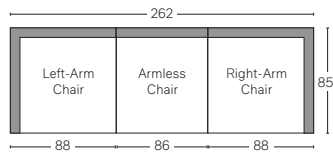

TRELICA TEAK SEATING COLLECTION

All dimensions are given in centimeters; all weights are given in kg. See the attached "Dimensions Diagram" sheet for more information on the keys used in this chart.

	OVERALL WIDTH A	OVERALL DEPTH B	OVERALL HEIGHT W/ CUSHION C	FRAME HEIGHT D	ARM HEIGHT E	ARM WIDTH F	FOOT HEIGHT G	SEAT HEIGHT W/ CUSHION H	SEAT HEIGHT (FLOOR TO FRAME) I	INSIDE SEAT WIDTH J	INSIDE SEAT DEPTH K	NUMBER OF BACK CUSHIONS	NUMBER OF SEAT CUSHIONS	WEIGHT
173CM SOFA	173	85	77	66	66	3	1	46	6	168	60	1	1	-
257CM SOFA	257	85	77	66	66	3	1	46	6	251	60	1	1	-
LOUNGE CHAIR	90	85	77	66	66	3	1	46	6	84	60	1	1	-
SWIVEL LOUNGE CHAIR	90	85	77	67	66	3	3	46	8	84	60	1	1	-
MODULAR CORNER CHAIR	85	85	77	66	66	3	1	46	6	82	60	1	1	-
MODULAR ARMLESS CHAIR	86	85	77	66	-	-	1	46	6	86	60	1	1	-
MODULAR LEFT-ARM CHAIR	88	85	77	66	66	3	1	46	6	85	60	1	1	-
MODULAR RIGHT-ARM CHAIR	88	85	77	66	66	3	1	46	6	85	60	1	1	-
MODULAR OTTOMAN	84	84	44	6	-	-	1	46	6	-	-	1	-	-
CHAISE	90	165	77	66	66	3	1	46	6	85	140	1	1	-
ADJUSTABLE CHAISE	77	203	80	8	18	3	1	25	8	71	117	1	1	-
MODULAR LEFT-ARM CHAISE	88	165	77	66	66	3	1	46	6	85	140	1	1	-
MODULAR RIGHT-ARM CHAISE	88	165	77	66	66	3	1	46	6	85	140	1	1	-
DINING SIDE CHAIR	56	70	83	74	-	-	1	46	6	50	48	1	1	-

OUTDOOR SEATING DIMENSIONS DIAGRAM

See the "Dimensions Sheet" for the measurements that correspond with the letters below.

OUTDOOR SEATING DIMENSIONS DIAGRAM

See the "Dimensions Sheet" for the measurements that correspond with the letters below.

RH

TRELICA MODULAR COLLECTION - DEPTH 85cm

All dimensions are given in centimeters.

RH

MODULAR SOFA

MODULAR SOFA CHAISE

Available in left- and right-arm configurations.

MODULAR L-SECTIONAL

Available in left- and right-arm configurations.

MODULAR U-CHAISE SECTIONAL

MODULAR U-SOFA SECTIONAL

MODULAR U-SOFA CHAISE SECTIONAL

Available in left- and right-arm configurations.