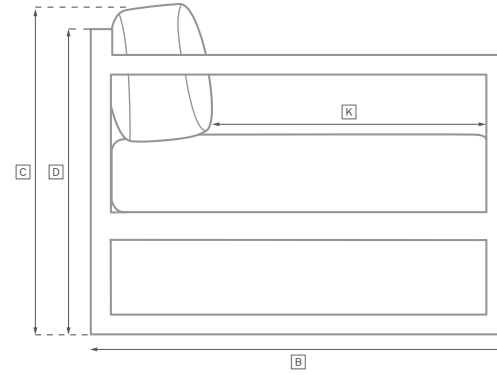

TRELICA TEAK SEATING COLLECTION

All dimensions are given in centimeters; all weights are given in kg. See the attached "Dimensions Diagram" sheet for more information on the keys used in this chart.

	OVERALL WIDTH A	OVERALL DEPTH B	OVERALL HEIGHT W/ CUSHION C	FRAME HEIGHT D	ARM HEIGHT E	ARM WIDTH F	FOOT HEIGHT G	SEAT HEIGHT W/ CUSHION H	SEAT HEIGHT (FLOOR TO FRAME) I	INSIDE SEAT WIDTH J	INSIDE SEAT DEPTH K	NUMBER OF BACK CUSHIONS	NUMBER OF SEAT CUSHIONS	WEIGHT
173CM SOFA	173	85	77	66	66	3	1	46	6	168	60	1	1	-
257CM SOFA	257	85	77	66	66	3	1	46	6	251	60	1	1	-
LOUNGE CHAIR	90	85	77	66	66	3	1	46	6	84	60	1	1	-
SWIVEL LOUNGE CHAIR	90	85	77	67	66	3	3	46	8	84	60	1	1	-
MODULAR CORNER CHAIR	85	85	77	66	66	3	1	46	6	82	60	1	1	-
MODULAR ARMLESS CHAIR	86	85	77	66	-	-	1	46	6	86	60	1	1	-
MODULAR LEFT-ARM CHAIR	88	85	77	66	66	3	1	46	6	85	60	1	1	-
MODULAR RIGHT-ARM CHAIR	88	85	77	66	66	3	1	46	6	85	60	1	1	-
MODULAR OTTOMAN	84	84	44	6	-	-	1	46	6	-	-	1	-	-
CHAISE	90	165	77	66	66	3	1	46	6	85	140	1	1	-
ADJUSTABLE CHAISE	77	203	80	8	18	3	1	25	8	71	117	1	1	-
MODULAR LEFT-ARM CHAISE	88	165	77	66	66	3	1	46	6	85	140	1	1	-
MODULAR RIGHT-ARM CHAISE	88	165	77	66	66	3	1	46	6	85	140	1	1	-
DINING SIDE CHAIR	56	70	83	74	-	-	1	46	6	50	48	1	1	-

OUTDOOR SEATING DIMENSIONS DIAGRAM

See the "Dimensions Sheet" for the measurements that correspond with the letters below.

OUTDOOR SEATING DIMENSIONS DIAGRAM

See the "Dimensions Sheet" for the measurements that correspond with the letters below.

RH

TRELICA MODULAR COLLECTION - DEPTH 85cm

All dimensions are given in centimeters.

RH

MODULAR SOFA

MODULAR SOFA CHAISE

Available in left- and right-arm configurations.

MODULAR L-SECTIONAL