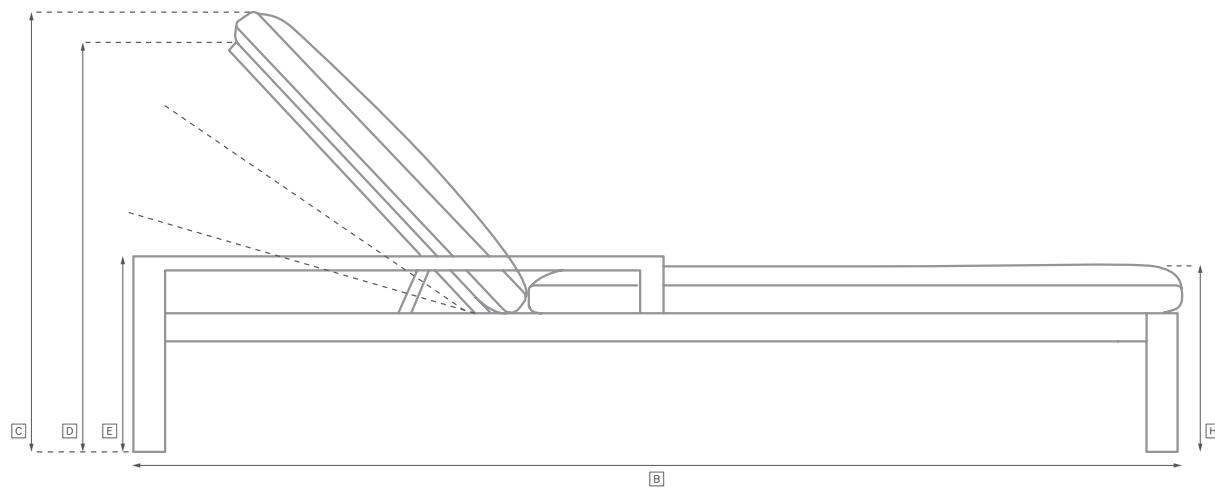

TRELICA TEAK SEATING COLLECTION

All dimensions are given in centimeters; all weights are given in kg. See the attached "Dimensions Diagram" sheet for more information on the keys used in this chart.

	OVERALL WIDTH A	OVERALL DEPTH B	OVERALL HEIGHT W/ CUSHION C	FRAME HEIGHT D	ARM HEIGHT E	ARM WIDTH F	FOOT HEIGHT G	SEAT HEIGHT W/ CUSHION H	SEAT HEIGHT (FLOOR TO FRAME) I	INSIDE SEAT WIDTH J	INSIDE SEAT DEPTH K	NUMBER OF BACK CUSHIONS	NUMBER OF SEAT CUSHIONS	WEIGHT
173CM SOFA	173	85	77	66	66	3	1	46	6	168	60	1	1	-
257CM SOFA	257	85	77	66	66	3	1	46	6	251	60	1	1	-
LOUNGE CHAIR	90	85	77	66	66	3	1	46	6	84	60	1	1	-
SWIVEL LOUNGE CHAIR	90	85	77	67	66	3	3	46	8	84	60	1	1	-
MODULAR CORNER CHAIR	85	85	77	66	66	3	1	46	6	82	60	1	1	-
MODULAR ARMLESS CHAIR	86	85	77	66	-	-	1	46	6	86	60	1	1	-
MODULAR LEFT-ARM CHAIR	88	85	77	66	66	3	1	46	6	85	60	1	1	-
MODULAR RIGHT-ARM CHAIR	88	85	77	66	66	3	1	46	6	85	60	1	1	-
MODULAR OTTOMAN	84	84	44	6	-	-	1	46	6	-	-	1	-	-
CHAISE	90	165	77	66	66	3	1	46	6	85	140	1	1	-
ADJUSTABLE CHAISE	77	203	80	8	18	3	1	25	8	71	117	1	1	-
MODULAR LEFT-ARM CHAISE	88	165	77	66	66	3	1	46	6	85	140	1	1	-
MODULAR RIGHT-ARM CHAISE	88	165	77	66	66	3	1	46	6	85	140	1	1	-
DINING SIDE CHAIR	56	70	83	74	-	-	1	46	6	50	48	1	1	-

OUTDOOR SEATING DIMENSIONS DIAGRAM

See the "Dimensions Sheet" for the measurements that correspond with the letters below.

OUTDOOR SEATING DIMENSIONS DIAGRAM

See the "Dimensions Sheet" for the measurements that correspond with the letters below.

RH

TRELICA MODULAR COLLECTION - DEPTH 85cm

All dimensions are given in centimeters.

RH

MODULAR SOFA

MODULAR SOFA CHAISE

Available in left- and right-arm configurations.

MODULAR L-SECTIONAL