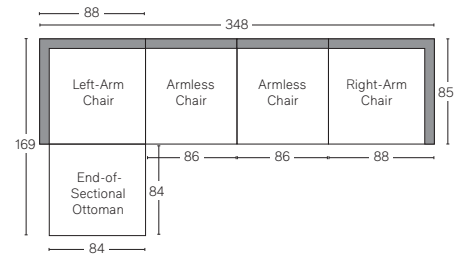

TRELICA TEAK SEATING COLLECTION

All dimensions are given in centimeters; all weights are given in kg. See the attached "Dimensions Diagram" sheet for more information on the keys used in this chart.

	OVERALL WIDTH A	OVERALL DEPTH B	OVERALL HEIGHT W/ CUSHION C	FRAME HEIGHT D	ARM HEIGHT E	ARM WIDTH F	FOOT HEIGHT G	SEAT HEIGHT W/ CUSHION H	SEAT HEIGHT (FLOOR TO FRAME) I	INSIDE SEAT WIDTH J	INSIDE SEAT DEPTH K	NUMBER OF BACK CUSHIONS	NUMBER OF SEAT CUSHIONS	WEIGHT
173CM SOFA	173	85	77	66	66	3	1	46	6	168	60	1	1	-
257CM SOFA	257	85	77	66	66	3	1	46	6	251	60	1	1	-
LOUNGE CHAIR	90	85	77	66	66	3	1	46	6	84	60	1	1	-
SWIVEL LOUNGE CHAIR	90	85	77	67	66	3	3	46	8	84	60	1	1	-
MODULAR CORNER CHAIR	85	85	77	66	66	3	1	46	6	82	60	1	1	-
MODULAR ARMLESS CHAIR	86	85	77	66	-	-	1	46	6	86	60	1	1	-
MODULAR LEFT-ARM CHAIR	88	85	77	66	66	3	1	46	6	85	60	1	1	-
MODULAR RIGHT-ARM CHAIR	88	85	77	66	66	3	1	46	6	85	60	1	1	-
MODULAR OTTOMAN	84	84	44	6	-	-	1	46	6	-	-	1	-	-
CHAISE	90	165	77	66	66	3	1	46	6	85	140	1	1	-
ADJUSTABLE CHAISE	77	203	80	8	18	3	1	25	8	71	117	1	1	-
MODULAR LEFT-ARM CHAISE	88	165	77	66	66	3	1	46	6	85	140	1	1	-
MODULAR RIGHT-ARM CHAISE	88	165	77	66	66	3	1	46	6	85	140	1	1	-
DINING SIDE CHAIR	56	70	83	74	-	-	1	46	6	50	48	1	1	-

OUTDOOR SEATING DIMENSIONS DIAGRAM

See the "Dimensions Sheet" for the measurements that correspond with the letters below.

OUTDOOR SEATING DIMENSIONS DIAGRAM

See the "Dimensions Sheet" for the measurements that correspond with the letters below.

RH

TRELICA MODULAR COLLECTION - DEPTH 85cm

All dimensions are given in centimeters.

RH

MODULAR SOFA

MODULAR SOFA CHAISE

Available in left- and right-arm configurations.

MODULAR L-SECTIONAL