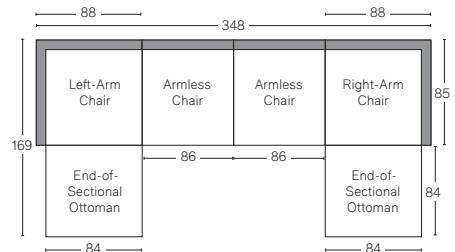

TRELICA TEAK SEATING COLLECTION

All dimensions are given in centimeters; all weights are given in kg. See the attached "Dimensions Diagram" sheet for more information on the keys used in this chart.

	OVERALL WIDTH A	OVERALL DEPTH B	OVERALL HEIGHT W/ CUSHION C	FRAME HEIGHT D	ARM HEIGHT E	ARM WIDTH F	FOOT HEIGHT G	SEAT HEIGHT W/ CUSHION H	SEAT HEIGHT (FLOOR TO FRAME) I	INSIDE SEAT WIDTH J	INSIDE SEAT DEPTH K	NUMBER OF BACK CUSHIONS	NUMBER OF SEAT CUSHIONS	WEIGHT
173CM SOFA	173	85	77	66	66	3	1	46	6	168	60	1	1	-
257CM SOFA	257	85	77	66	66	3	1	46	6	251	60	1	1	-
LOUNGE CHAIR	90	85	77	66	66	3	1	46	6	84	60	1	1	-
SWIVEL LOUNGE CHAIR	90	85	77	67	66	3	3	46	8	84	60	1	1	-
MODULAR CORNER CHAIR	85	85	77	66	66	3	1	46	6	82	60	1	1	-
MODULAR ARMLESS CHAIR	86	85	77	66	-	-	1	46	6	86	60	1	1	-
MODULAR LEFT-ARM CHAIR	88	85	77	66	66	3	1	46	6	85	60	1	1	-
MODULAR RIGHT-ARM CHAIR	88	85	77	66	66	3	1	46	6	85	60	1	1	-
MODULAR OTTOMAN	84	84	44	6	-	-	1	46	6	-	-	1	-	-
CHAISE	90	165	77	66	66	3	1	46	6	85	140	1	1	-
ADJUSTABLE CHAISE	77	203	80	8	18	3	1	25	8	71	117	1	1	-
MODULAR LEFT-ARM CHAISE	88	165	77	66	66	3	1	46	6	85	140	1	1	-
MODULAR RIGHT-ARM CHAISE	88	165	77	66	66	3	1	46	6	85	140	1	1	-
DINING SIDE CHAIR	56	70	83	74	-	-	1	46	6	50	48	1	1	-

OUTDOOR SEATING DIMENSIONS DIAGRAM

See the "Dimensions Sheet" for the measurements that correspond with the letters below.

OUTDOOR SEATING DIMENSIONS DIAGRAM

See the "Dimensions Sheet" for the measurements that correspond with the letters below.

RH

TRELICA MODULAR COLLECTION - DEPTH 85cm

All dimensions are given in centimeters.

RH

MODULAR SOFA

MODULAR SOFA CHAISE

Available in left- and right-arm configurations.

MODULAR L-SECTIONAL

Available in left- and right-arm configurations.

MODULAR U-CHAISE SECTIONAL

MODULAR U-SOFA SECTIONAL

MODULAR U-SOFA CHAISE SECTIONAL

Available in left- and right-arm configurations.