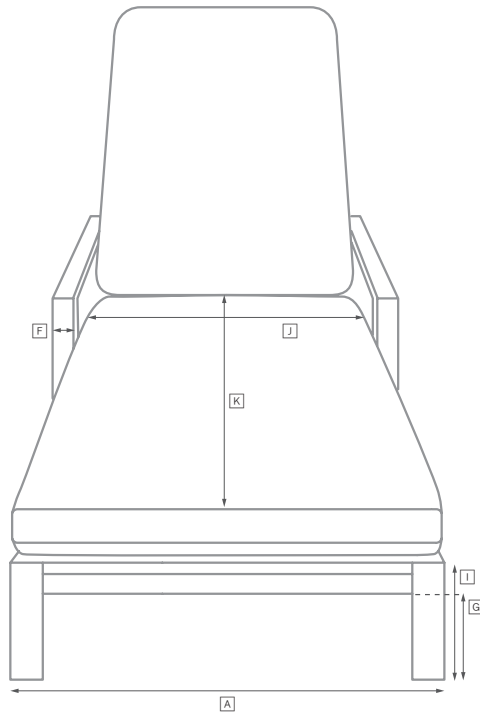

TRELICA TEAK SEATING COLLECTION

All dimensions are given in centimeters; all weights are given in kg. See the attached "Dimensions Diagram" sheet for more information on the keys used in this chart.

	OVERALL WIDTH A	OVERALL DEPTH B	OVERALL HEIGHT W/ CUSHION C	FRAME HEIGHT D	ARM HEIGHT E	ARM WIDTH F	FOOT HEIGHT G	SEAT HEIGHT W/ CUSHION H	SEAT HEIGHT (FLOOR TO FRAME) I	INSIDE SEAT WIDTH J	INSIDE SEAT DEPTH K	NUMBER OF BACK CUSHIONS	NUMBER OF SEAT CUSHIONS	WEIGHT
173CM SOFA	173	85	77	66	66	3	1	46	6	168	60	1	1	-
257CM SOFA	257	85	77	66	66	3	1	46	6	251	60	1	1	-
LOUNGE CHAIR	90	85	77	66	66	3	1	46	6	84	60	1	1	-
SWIVEL LOUNGE CHAIR	90	85	77	67	66	3	3	46	8	84	60	1	1	-
MODULAR CORNER CHAIR	85	85	77	66	66	3	1	46	6	82	60	1	1	-
MODULAR ARMLESS CHAIR	86	85	77	66	-	-	1	46	6	86	60	1	1	-
MODULAR LEFT-ARM CHAIR	88	85	77	66	66	3	1	46	6	85	60	1	1	-
MODULAR RIGHT-ARM CHAIR	88	85	77	66	66	3	1	46	6	85	60	1	1	-
MODULAR OTTOMAN	84	84	44	6	-	-	1	46	6	-	-	1	-	-
CHAISE	90	165	77	66	66	3	1	46	6	85	140	1	1	-
ADJUSTABLE CHAISE	77	203	80	8	18	3	1	25	8	71	117	1	1	-
MODULAR LEFT-ARM CHAISE	88	165	77	66	66	3	1	46	6	85	140	1	1	-
MODULAR RIGHT-ARM CHAISE	88	165	77	66	66	3	1	46	6	85	140	1	1	-
DINING SIDE CHAIR	56	70	83	74	-	-	1	46	6	50	48	1	1	-

OUTDOOR SEATING DIMENSIONS DIAGRAM

See the "Dimensions Sheet" for the measurements that correspond with the letters below.

OUTDOOR SEATING DIMENSIONS DIAGRAM

See the "Dimensions Sheet" for the measurements that correspond with the letters below.

RH

TRELICA MODULAR COLLECTION - DEPTH 85cm

All dimensions are given in centimeters.

RH

MODULAR SOFA

MODULAR SOFA CHAISE

Available in left- and right-arm configurations.

MODULAR L-SECTIONAL