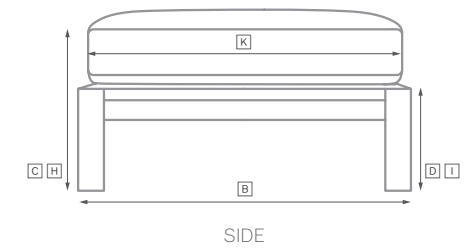

TRELICA TEAK SEATING COLLECTION

All dimensions are given in centimeters; all weights are given in kg. See the attached "Dimensions Diagram" sheet for more information on the keys used in this chart.

	OVERALL WIDTH A	OVERALL DEPTH B	OVERALL HEIGHT W/ CUSHION C	FRAME HEIGHT D	ARM HEIGHT E	ARM WIDTH F	FOOT HEIGHT G	SEAT HEIGHT W/ CUSHION H	SEAT HEIGHT (FLOOR TO FRAME) I	INSIDE SEAT WIDTH J	INSIDE SEAT DEPTH K	NUMBER OF BACK CUSHIONS	NUMBER OF SEAT CUSHIONS	WEIGHT
173CM SOFA	173	85	77	66	66	3	1	46	6	168	60	1	1	-
257CM SOFA	257	85	77	66	66	3	1	46	6	251	60	1	1	-
LOUNGE CHAIR	90	85	77	66	66	3	1	46	6	84	60	1	1	-
SWIVEL LOUNGE CHAIR	90	85	77	67	66	3	3	46	8	84	60	1	1	-
MODULAR CORNER CHAIR	85	85	77	66	66	3	1	46	6	82	60	1	1	-
MODULAR ARMLESS CHAIR	86	85	77	66	-	-	1	46	6	86	60	1	1	-
MODULAR LEFT-ARM CHAIR	88	85	77	66	66	3	1	46	6	85	60	1	1	-
MODULAR RIGHT-ARM CHAIR	88	85	77	66	66	3	1	46	6	85	60	1	1	-
MODULAR OTTOMAN	84	84	44	6	-	-	1	46	6	-	-	1	-	-
CHAISE	90	165	77	66	66	3	1	46	6	85	140	1	1	-
ADJUSTABLE CHAISE	77	203	80	8	18	3	1	25	8	71	117	1	1	-
MODULAR LEFT-ARM CHAISE	88	165	77	66	66	3	1	46	6	85	140	1	1	-
MODULAR RIGHT-ARM CHAISE	88	165	77	66	66	3	1	46	6	85	140	1	1	-
DINING SIDE CHAIR	56	70	83	74	-	-	1	46	6	50	48	1	1	-

OUTDOOR SEATING DIMENSIONS DIAGRAM

See the "Dimensions Sheet" for the measurements that correspond with the letters below.

OUTDOOR SEATING DIMENSIONS DIAGRAM

See the "Dimensions Sheet" for the measurements that correspond with the letters below.

RH

TRELICA MODULAR COLLECTION - DEPTH 85cm

All dimensions are given in centimeters.

RH

MODULAR SOFA

MODULAR SOFA CHAISE

Available in left- and right-arm configurations.

MODULAR L-SECTIONAL