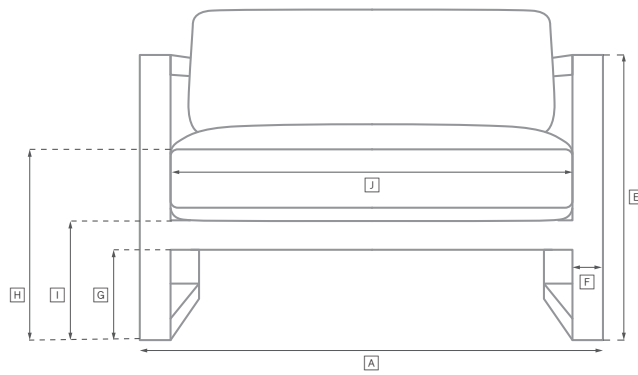

TRELICA TEAK SEATING COLLECTION

All dimensions are given in centimeters; all weights are given in kg. See the attached "Dimensions Diagram" sheet for more information on the keys used in this chart.

	OVERALL WIDTH A	OVERALL DEPTH B	OVERALL HEIGHT W/ CUSHION C	FRAME HEIGHT D	ARM HEIGHT E	ARM WIDTH F	FOOT HEIGHT G	SEAT HEIGHT W/ CUSHION H	SEAT HEIGHT (FLOOR TO FRAME) I	INSIDE SEAT WIDTH J	INSIDE SEAT DEPTH K	NUMBER OF BACK CUSHIONS	NUMBER OF SEAT CUSHIONS	WEIGHT
173CM SOFA	173	85	77	66	66	3	1	46	6	168	60	1	1	-
257CM SOFA	257	85	77	66	66	3	1	46	6	251	60	1	1	-
LOUNGE CHAIR	90	85	77	66	66	3	1	46	6	84	60	1	1	-
SWIVEL LOUNGE CHAIR	90	85	77	67	66	3	3	46	8	84	60	1	1	-
MODULAR CORNER CHAIR	85	85	77	66	66	3	1	46	6	82	60	1	1	-
MODULAR ARMLESS CHAIR	86	85	77	66	-	-	1	46	6	86	60	1	1	-
MODULAR LEFT-ARM CHAIR	88	85	77	66	66	3	1	46	6	85	60	1	1	-
MODULAR RIGHT-ARM CHAIR	88	85	77	66	66	3	1	46	6	85	60	1	1	-
MODULAR OTTOMAN	84	84	44	6	-	-	1	46	6	-	-	1	-	-
CHAISE	90	165	77	66	66	3	1	46	6	85	140	1	1	-
ADJUSTABLE CHAISE	77	203	80	8	18	3	1	25	8	71	117	1	1	-
MODULAR LEFT-ARM CHAISE	88	165	77	66	66	3	1	46	6	85	140	1	1	-
MODULAR RIGHT-ARM CHAISE	88	165	77	66	66	3	1	46	6	85	140	1	1	-
DINING SIDE CHAIR	56	70	83	74	-	-	1	46	6	50	48	1	1	-

OUTDOOR SEATING DIMENSIONS DIAGRAM

See the "Dimensions Sheet" for the measurements that correspond with the letters below.

OUTDOOR SEATING DIMENSIONS DIAGRAM

See the "Dimensions Sheet" for the measurements that correspond with the letters below.

RH

TRELICA MODULAR COLLECTION - DEPTH 85cm

All dimensions are given in centimeters.

RH

MODULAR SOFA

MODULAR SOFA CHAISE

Available in left- and right-arm configurations.

MODULAR L-SECTIONAL