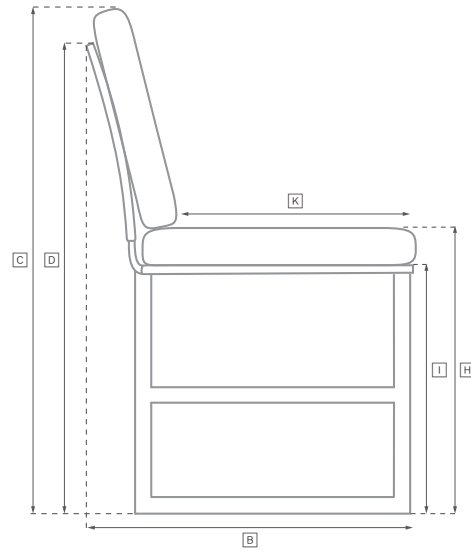

TRELICA TEAK SEATING COLLECTION

All dimensions are given in centimeters; all weights are given in kg. See the attached "Dimensions Diagram" sheet for more information on the keys used in this chart.

	OVERALL WIDTH A	OVERALL DEPTH B	OVERALL HEIGHT W/ CUSHION C	FRAME HEIGHT D	ARM HEIGHT E	ARM WIDTH F	FOOT HEIGHT G	SEAT HEIGHT W/ CUSHION H	SEAT HEIGHT (FLOOR TO FRAME) I	INSIDE SEAT WIDTH J	INSIDE SEAT DEPTH K	NUMBER OF BACK CUSHIONS	NUMBER OF SEAT CUSHIONS	WEIGHT
173CM SOFA	173	85	77	66	66	3	1	46	6	168	60	1	1	-
257CM SOFA	257	85	77	66	66	3	1	46	6	251	60	1	1	-
LOUNGE CHAIR	90	85	77	66	66	3	1	46	6	84	60	1	1	-
SWIVEL LOUNGE CHAIR	90	85	77	67	66	3	3	46	8	84	60	1	1	-
MODULAR CORNER CHAIR	85	85	77	66	66	3	1	46	6	82	60	1	1	-
MODULAR ARMLESS CHAIR	86	85	77	66	-	-	1	46	6	86	60	1	1	-
MODULAR LEFT-ARM CHAIR	88	85	77	66	66	3	1	46	6	85	60	1	1	-
MODULAR RIGHT-ARM CHAIR	88	85	77	66	66	3	1	46	6	85	60	1	1	-
MODULAR OTTOMAN	84	84	44	6	-	-	1	46	6	-	-	1	-	-
CHAISE	90	165	77	66	66	3	1	46	6	85	140	1	1	-
ADJUSTABLE CHAISE	77	203	80	8	18	3	1	25	8	71	117	1	1	-
MODULAR LEFT-ARM CHAISE	88	165	77	66	66	3	1	46	6	85	140	1	1	-
MODULAR RIGHT-ARM CHAISE	88	165	77	66	66	3	1	46	6	85	140	1	1	-
DINING SIDE CHAIR	56	70	83	74	-	-	1	46	6	50	48	1	1	-

OUTDOOR SEATING DIMENSIONS DIAGRAM

See the "Dimensions Sheet" for the measurements that correspond with the letters below.

OUTDOOR SEATING DIMENSIONS DIAGRAM

See the "Dimensions Sheet" for the measurements that correspond with the letters below.

RH

TRELICA MODULAR COLLECTION - DEPTH 85cm

All dimensions are given in centimeters.

RH

MODULAR SOFA

MODULAR SOFA CHAISE

Available in left- and right-arm configurations.

MODULAR L-SECTIONAL