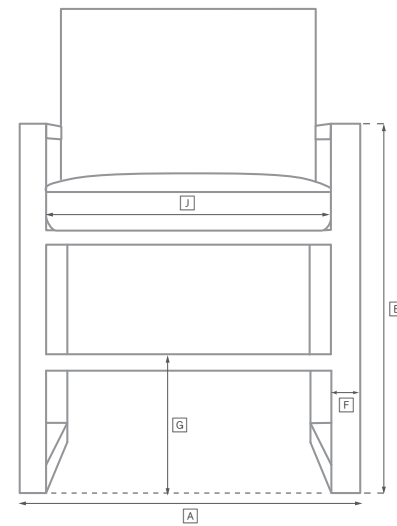

# MESA ALUMINUM SEATING COLLECTION

All dimensions are given in cm; all weights are given in kg. See the attached "Dimensions Diagram" sheet for more information on the keys used in this chart.

	OVERALL WIDTH A	OVERALL DEPTH B	OVERALL HEIGHT W/ CUSHION C	FRAME HEIGHT D	ARM HEIGHT E	ARM WIDTH F	FOOT HEIGHT G	SEAT HEIGHT W/ CUSHION H	SEAT HEIGHT (FLOOR TO FRAME) I	INSIDE SEAT WIDTH J	INSIDE SEAT DEPTH K	# OF BACK CUSHIONS	# OF SEAT CUSHIONS	WEIGHT
183CM SOFA	183	90	76	71	56	4	22	38	28	175	58	2	2	-
229CM SOFA	229	90	76	71	56	4	22	38	28	220	58	2	2	-
LOUNGE CHAIR	79	90	76	71	56	4	22	38	28	70	58	1	1	-
CHAISE	79	211	86	81	45	4	20	33	25	70	126	1	1	-
DINING ARMCHAIR	58	57	81	81	64	4	-	50	45	51	42	1	1	-

# OUTDOOR SEATING DIMENSIONS DIAGRAM

See the "Dimensions Sheet" for the measurements that correspond with the letters below.

# OUTDOOR SEATING DIMENSIONS DIAGRAM

See the "Dimensions Sheet" for the measurements that correspond with the letters below.

RH