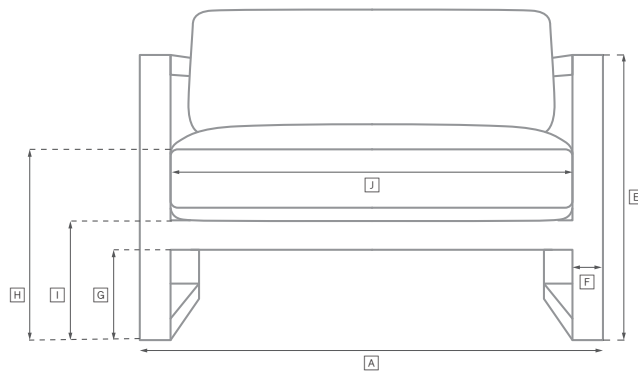

# MESA ALUMINUM SEATING COLLECTION

All dimensions are given in cm; all weights are given in kg. See the attached "Dimensions Diagram" sheet for more information on the keys used in this chart.

	OVERALL WIDTH A	OVERALL DEPTH B	OVERALL HEIGHT W/ CUSHION C	FRAME HEIGHT D	ARM HEIGHT E	ARM WIDTH F	FOOT HEIGHT G	SEAT HEIGHT W/ CUSHION H	SEAT HEIGHT (FLOOR TO FRAME) I	INSIDE SEAT WIDTH J	INSIDE SEAT DEPTH K	# OF BACK CUSHIONS	# OF SEAT CUSHIONS	WEIGHT
183CM SOFA	183	90	76	71	56	4	22	38	28	175	58	2	2	-
229CM SOFA	229	90	76	71	56	4	22	38	28	220	58	2	2	-
LOUNGE CHAIR	79	90	76	71	56	4	22	38	28	70	58	1	1	-
CHAISE	79	211	86	81	45	4	20	33	25	70	126	1	1	-
DINING ARMCHAIR	58	57	81	81	64	4	-	50	45	51	42	1	1	-

# OUTDOOR SEATING DIMENSIONS DIAGRAM

See the "Dimensions Sheet" for the measurements that correspond with the letters below.

# OUTDOOR SEATING DIMENSIONS DIAGRAM

See the "Dimensions Sheet" for the measurements that correspond with the letters below.

RH