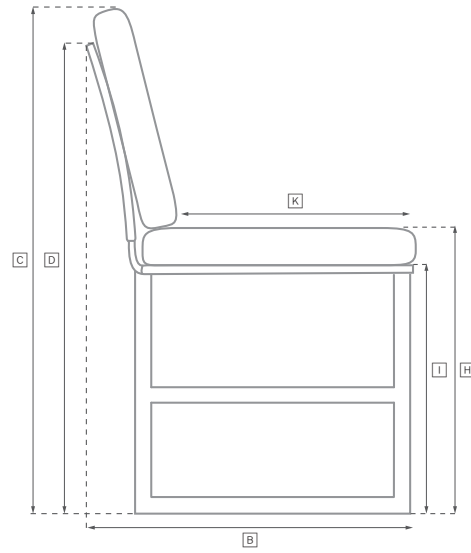

# MESA ALUMINUM SEATING COLLECTION

All dimensions are given in cm; all weights are given in kg. See the attached "Dimensions Diagram" sheet for more information on the keys used in this chart.

	OVERALL WIDTH A	OVERALL DEPTH B	OVERALL HEIGHT W/ CUSHION C	FRAME HEIGHT D	ARM HEIGHT E	ARM WIDTH F	FOOT HEIGHT G	SEAT HEIGHT W/ CUSHION H	SEAT HEIGHT (FLOOR TO FRAME) I	INSIDE SEAT WIDTH J	INSIDE SEAT DEPTH K	# OF BACK CUSHIONS	# OF SEAT CUSHIONS	WEIGHT
183CM SOFA	183	90	76	71	56	4	22	38	28	175	58	2	2	-
229CM SOFA	229	90	76	71	56	4	22	38	28	220	58	2	2	-
LOUNGE CHAIR	79	90	76	71	56	4	22	38	28	70	58	1	1	-
CHAISE	79	211	86	81	45	4	20	33	25	70	126	1	1	-
DINING ARMCHAIR	58	57	81	81	64	4	-	50	45	51	42	1	1	-

# OUTDOOR SEATING DIMENSIONS DIAGRAM

See the "Dimensions Sheet" for the measurements that correspond with the letters below.

# OUTDOOR SEATING DIMENSIONS DIAGRAM

See the "Dimensions Sheet" for the measurements that correspond with the letters below.

RH