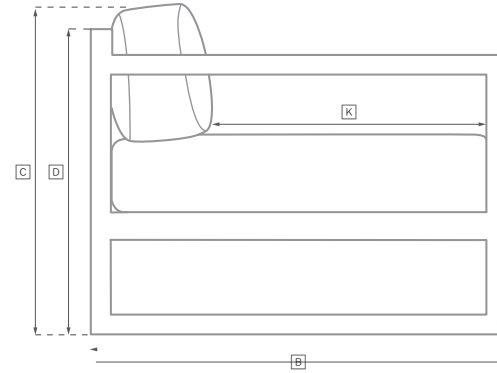

# MESA ALUMINUM SEATING COLLECTION

All dimensions are given in cm; all weights are given in kg. See the attached "Dimensions Diagram" sheet for more information on the keys used in this chart.

	OVERALL WIDTH A	OVERALL DEPTH B	OVERALL HEIGHT W/ CUSHION C	FRAME HEIGHT D	ARM HEIGHT E	ARM WIDTH F	FOOT HEIGHT G	SEAT HEIGHT W/ CUSHION H	SEAT HEIGHT (FLOOR TO FRAME) I	INSIDE SEAT WIDTH J	INSIDE SEAT DEPTH K	# OF BACK CUSHIONS	# OF SEAT CUSHIONS	WEIGHT
183CM SOFA	183	90	76	71	56	4	22	38	28	175	58	2	2	-
229CM SOFA	229	90	76	71	56	4	22	38	28	220	58	2	2	-
LOUNGE CHAIR	79	90	76	71	56	4	22	38	28	70	58	1	1	-
CHAISE	79	211	86	81	45	4	20	33	25	70	126	1	1	-
DINING ARMCHAIR	58	57	81	81	64	4	-	50	45	51	42	1	1	-

# OUTDOOR SEATING DIMENSIONS DIAGRAM

See the "Dimensions Sheet" for the measurements that correspond with the letters below.

# OUTDOOR SEATING DIMENSIONS DIAGRAM

See the "Dimensions Sheet" for the measurements that correspond with the letters below.

RH