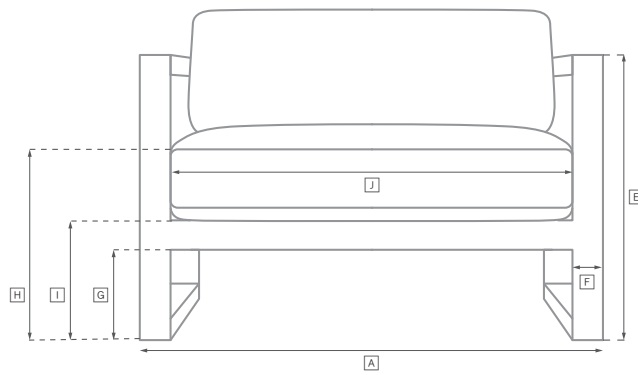

MAYA ALUMINUM SEATING COLLECTION

All dimensions are given in centimeters; all weights are given in kg. See the attached "Dimensions Diagram" sheet for more information on the keys used in this chart.

	OVERALL WIDTH A	OVERALL DEPTH B	OVERALL HEIGHT W/ CUSHION C	FRAME HEIGHT D	ARM HEIGHT E	ARM WIDTH F	FOOT HEIGHT G	SEAT HEIGHT W/ CUSHION H	SEAT HEIGHT (FLOOR TO FRAME) I	INSIDE SEAT WIDTH J	INSIDE SEAT DEPTH K	NUMBER OF BACK CUSHIONS	NUMBER OF SEAT CUSHIONS	WEIGHT
159CM SOFA	159	94	66	65	-	-	7	38	17	159	76	2	1	32.7
236CM SOFA	236	94	66	65	-	-	7	38	17	236	76	3	1	45.8
LOUNGE CHAIR	75	94	66	65	-	-	7	38	17	75	76	1	1	17.7
SWIVEL LOUNGE CHAIR	75	94	66	65	-	-	7	38	17	75	76	1	1	24.9
CORNER CHAIR	94	94	66	65	-	-	7	38	17	75	75	2	1	24.5
OTTOMAN	75	75	38	17	-	-	7	38	17	75	75	-	1	11.8
CHAISE	200	75	25	17	-	-	8	25	17	128	75	1	1	30.4
DOUBLE CHAISE	200	147	25	17	-	-	8	25	17	128	75	1	1	57.6

OUTDOOR SEATING DIMENSIONS DIAGRAM

See the "Dimensions Sheet" for the measurements that correspond with the letters below.

OUTDOOR SEATING DIMENSIONS DIAGRAM

See the "Dimensions Sheet" for the measurements that correspond with the letters below.