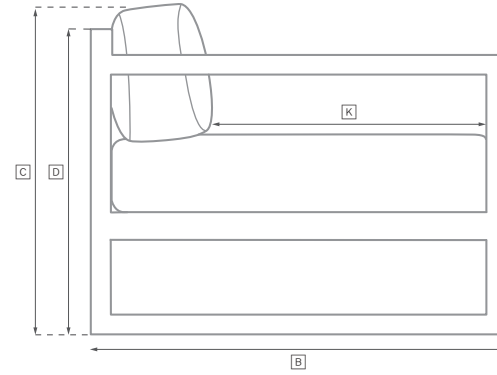

MAYA ALUMINUM SEATING COLLECTION

All dimensions are given in centimeters; all weights are given in kg. See the attached "Dimensions Diagram" sheet for more information on the keys used in this chart.

	OVERALL WIDTH A	OVERALL DEPTH B	OVERALL HEIGHT W/ CUSHION C	FRAME HEIGHT D	ARM HEIGHT E	ARM WIDTH F	FOOT HEIGHT G	SEAT HEIGHT W/ CUSHION H	SEAT HEIGHT (FLOOR TO FRAME) I	INSIDE SEAT WIDTH J	INSIDE SEAT DEPTH K	NUMBER OF BACK CUSHIONS	NUMBER OF SEAT CUSHIONS	WEIGHT
159CM SOFA	159	94	66	65	-	-	7	38	17	159	76	2	1	32.7
236CM SOFA	236	94	66	65	-	-	7	38	17	236	76	3	1	45.8
LOUNGE CHAIR	75	94	66	65	-	-	7	38	17	75	76	1	1	17.7
SWIVEL LOUNGE CHAIR	75	94	66	65	-	-	7	38	17	75	76	1	1	24.9
CORNER CHAIR	94	94	66	65	-	-	7	38	17	75	75	2	1	24.5
OTTOMAN	75	75	38	17	-	-	7	38	17	75	75	-	1	11.8
CHAISE	200	75	25	17	-	-	8	25	17	128	75	1	1	30.4
DOUBLE CHAISE	200	147	25	17	-	-	8	25	17	128	75	1	1	57.6

OUTDOOR SEATING DIMENSIONS DIAGRAM

See the "Dimensions Sheet" for the measurements that correspond with the letters below.

OUTDOOR SEATING DIMENSIONS DIAGRAM

See the "Dimensions Sheet" for the measurements that correspond with the letters below.