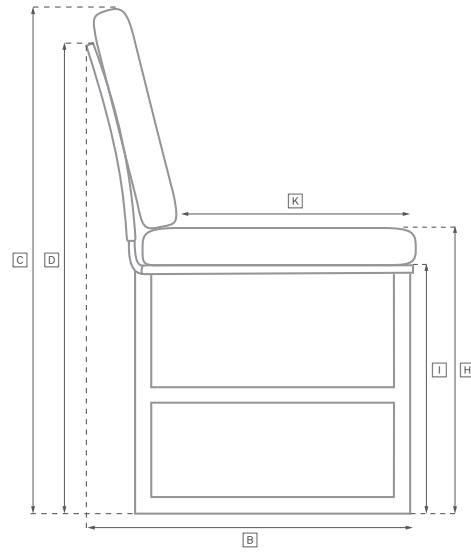

MAYA ALUMINUM SEATING COLLECTION

All dimensions are given in centimeters; all weights are given in kg. See the attached "Dimensions Diagram" sheet for more information on the keys used in this chart.

	OVERALL WIDTH A	OVERALL DEPTH B	OVERALL HEIGHT W/ CUSHION C	FRAME HEIGHT D	ARM HEIGHT E	ARM WIDTH F	FOOT HEIGHT G	SEAT HEIGHT W/ CUSHION H	SEAT HEIGHT (FLOOR TO FRAME) I	INSIDE SEAT WIDTH J	INSIDE SEAT DEPTH K	NUMBER OF BACK CUSHIONS	NUMBER OF SEAT CUSHIONS	WEIGHT
159CM SOFA	159	94	66	65	-	-	7	38	17	159	76	2	1	32.7
236CM SOFA	236	94	66	65	-	-	7	38	17	236	76	3	1	45.8
LOUNGE CHAIR	75	94	66	65	-	-	7	38	17	75	76	1	1	17.7
SWIVEL LOUNGE CHAIR	75	94	66	65	-	-	7	38	17	75	76	1	1	24.9
CORNER CHAIR	94	94	66	65	-	-	7	38	17	75	75	2	1	24.5
OTTOMAN	75	75	38	17	-	-	7	38	17	75	75	-	1	11.8
CHAISE	200	75	25	17	-	-	8	25	17	128	75	1	1	30.4
DOUBLE CHAISE	200	147	25	17	-	-	8	25	17	128	75	1	1	57.6

OUTDOOR SEATING DIMENSIONS DIAGRAM

See the "Dimensions Sheet" for the measurements that correspond with the letters below.

OUTDOOR SEATING DIMENSIONS DIAGRAM

See the "Dimensions Sheet" for the measurements that correspond with the letters below.