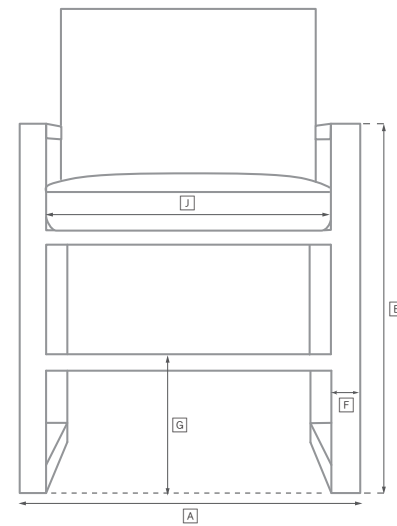

MAYA ALUMINUM SEATING COLLECTION

All dimensions are given in centimeters; all weights are given in kg. See the attached "Dimensions Diagram" sheet for more information on the keys used in this chart.

	OVERALL WIDTH A	OVERALL DEPTH B	OVERALL HEIGHT W/ CUSHION C	FRAME HEIGHT D	ARM HEIGHT E	ARM WIDTH F	FOOT HEIGHT G	SEAT HEIGHT W/ CUSHION H	SEAT HEIGHT (FLOOR TO FRAME) I	INSIDE SEAT WIDTH J	INSIDE SEAT DEPTH K	NUMBER OF BACK CUSHIONS	NUMBER OF SEAT CUSHIONS	WEIGHT
159CM SOFA	159	94	66	65	-	-	7	38	17	159	76	2	1	32.7
236CM SOFA	236	94	66	65	-	-	7	38	17	236	76	3	1	45.8
LOUNGE CHAIR	75	94	66	65	-	-	7	38	17	75	76	1	1	17.7
SWIVEL LOUNGE CHAIR	75	94	66	65	-	-	7	38	17	75	76	1	1	24.9
CORNER CHAIR	94	94	66	65	-	-	7	38	17	75	75	2	1	24.5
OTTOMAN	75	75	38	17	-	-	7	38	17	75	75	-	1	11.8
CHAISE	200	75	25	17	-	-	8	25	17	128	75	1	1	30.4
DOUBLE CHAISE	200	147	25	17	-	-	8	25	17	128	75	1	1	57.6

OUTDOOR SEATING DIMENSIONS DIAGRAM

See the "Dimensions Sheet" for the measurements that correspond with the letters below.

OUTDOOR SEATING DIMENSIONS DIAGRAM

See the "Dimensions Sheet" for the measurements that correspond with the letters below.