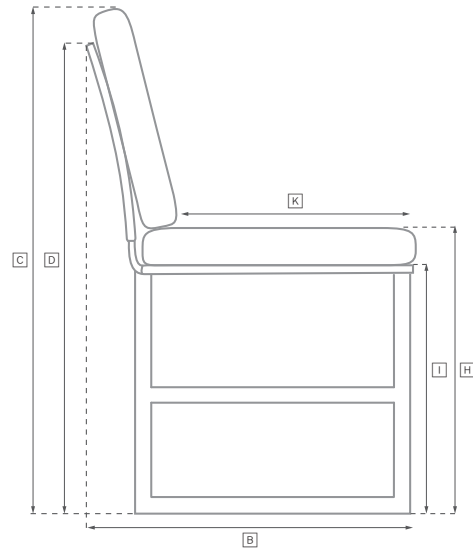

	OVERALL WIDTH A	OVERALL DEPTH B	OVERALL HEIGHT W/ CUSHION C	FRAME HEIGHT D	ARM HEIGHT E	ARM WIDTH F	FOOT HEIGHT G	SEAT HEIGHT W/ CUSHION H	SEAT HEIGHT (FLOOR TO FRAME) I	INSIDE SEAT WIDTH J	INSIDE SEAT DEPTH K	NUMBER OF BACK CUSHIONS	NUMBER OF SEAT CUSHIONS	WEIGHT
183CM SOFA	183	82	81	64	64	4	15	43	20	175	57	3	1	-
213CM SOFA	213	82	81	64	64	4	15	43	20	206	57	3	1	-
244CM SOFA	244	82	81	64	64	4	15	43	20	236	57	3	1	-
274CM SOFA	274	82	81	64	64	4	15	43	20	267	57	3	1	-
LOUNGE CHAIR	80	83	81	64	64	4	15	43	20	72	57	1	1	-
SWIVEL LOUNGE CHAIR	80	83	81	64	64	4	3	43	13	72	57	1	1	-
OTTOMAN	72	72	43	20	-	-	13	43	20	-	-	-	1	-
CHAISE	74	208	97	27	-	-	19	37	27	74	129	1	1	-
DINING ARMCHAIR	57	58	81	69	69	3	38	48	43	51	55	1	1	-
DINING SIDE CHAIR	53	58	81	69	-	-	38	48	43	51	55	1	1	-
LEFT-ARM TWO-SEAT SOFA	171	82	81	64	64	4	-	43	20	168	57	2	1	-
RIGHT-ARM TWO-SEAT SOFA	171	82	81	64	64	4	-	43	20	168	57	2	1	-
LEFT-ARM THREE-SEAT SOFA	254	82	81	64	64	4	-	43	20	250	57	3	1	-
RIGHT-ARM THREE-SEAT SOFA	254	82	81	64	64	4	-	43	20	250	57	3	1	-

MATIRA ALUMINUM SEATING COLLECTION

All dimensions are given in centimeters; all weights are given in kg. See the attached "Dimensions Diagram" sheet for more information on the keys used in this chart.

	OVERALL WIDTH A	OVERALL DEPTH B	OVERALL HEIGHT W/ CUSHION C	FRAME HEIGHT D	ARM HEIGHT E	ARM WIDTH F	FOOT HEIGHT G	SEAT HEIGHT W/ CUSHION H	SEAT HEIGHT (FLOOR TO FRAME) I	INSIDE SEAT WIDTH J	INSIDE SEAT DEPTH K	NUMBER OF BACK CUSHIONS	NUMBER OF SEAT CUSHIONS	WEIGHT
LEFT-ARM CHAISE	170	82	81	64	64	4	-	43	20	150	79	1	1	-
RIGHT-ARM CHAISE	170	82	81	64	64	4	-	43	20	150	79	1	1	-
ARMLESS SOFA	250	82	81	64	-	-	-	43	20	250	57	3	1	-
CORNER CHAIR	82	82	81	64	64	4	-	43	20	58	58	2	1	-

OUTDOOR SEATING DIMENSIONS DIAGRAM

See the "Dimensions Sheet" for the measurements that correspond with the letters below.

OUTDOOR SEATING DIMENSIONS DIAGRAM

See the "Dimensions Sheet" for the measurements that correspond with the letters below.