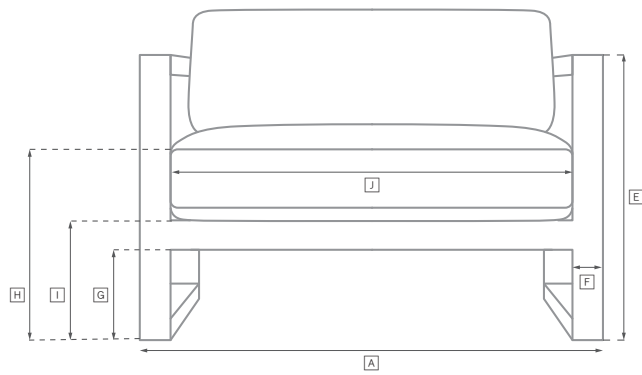

	OVERALL WIDTH A	OVERALL DEPTH B	OVERALL HEIGHT W/ CUSHION C	FRAME HEIGHT D	ARM HEIGHT E	ARM WIDTH F	FOOT HEIGHT G	SEAT HEIGHT W/ CUSHION H	SEAT HEIGHT (FLOOR TO FRAME) I	INSIDE SEAT WIDTH J	INSIDE SEAT DEPTH K	NUMBER OF BACK CUSHIONS	NUMBER OF SEAT CUSHIONS	WEIGHT
183CM SOFA	183	82	81	64	64	4	15	43	20	175	57	3	1	-
213CM SOFA	213	82	81	64	64	4	15	43	20	206	57	3	1	-
244CM SOFA	244	82	81	64	64	4	15	43	20	236	57	3	1	-
274CM SOFA	274	82	81	64	64	4	15	43	20	267	57	3	1	-
LOUNGE CHAIR	80	83	81	64	64	4	15	43	20	72	57	1	1	-
SWIVEL LOUNGE CHAIR	80	83	81	64	64	4	3	43	13	72	57	1	1	-
OTTOMAN	72	72	43	20	-	-	13	43	20	-	-	-	1	-
CHAISE	74	208	97	27	-	-	19	37	27	74	129	1	1	-
DINING ARMCHAIR	57	58	81	69	69	3	38	48	43	51	55	1	1	-
DINING SIDE CHAIR	53	58	81	69	-	-	38	48	43	51	55	1	1	-
LEFT-ARM TWO-SEAT SOFA	171	82	81	64	64	4	-	43	20	168	57	2	1	-
RIGHT-ARM TWO-SEAT SOFA	171	82	81	64	64	4	-	43	20	168	57	2	1	-
LEFT-ARM THREE-SEAT SOFA	254	82	81	64	64	4	-	43	20	250	57	3	1	-
RIGHT-ARM THREE-SEAT SOFA	254	82	81	64	64	4	-	43	20	250	57	3	1	-

MATIRA ALUMINUM SEATING COLLECTION

All dimensions are given in centimeters; all weights are given in kg. See the attached "Dimensions Diagram" sheet for more information on the keys used in this chart.

	OVERALL WIDTH A	OVERALL DEPTH B	OVERALL HEIGHT W/ CUSHION C	FRAME HEIGHT D	ARM HEIGHT E	ARM WIDTH F	FOOT HEIGHT G	SEAT HEIGHT W/ CUSHION H	SEAT HEIGHT (FLOOR TO FRAME) I	INSIDE SEAT WIDTH J	INSIDE SEAT DEPTH K	NUMBER OF BACK CUSHIONS	NUMBER OF SEAT CUSHIONS	WEIGHT
LEFT-ARM CHAISE	170	82	81	64	64	4	-	43	20	150	79	1	1	-
RIGHT-ARM CHAISE	170	82	81	64	64	4	-	43	20	150	79	1	1	-
ARMLESS SOFA	250	82	81	64	-	-	-	43	20	250	57	3	1	-
CORNER CHAIR	82	82	81	64	64	4	-	43	20	58	58	2	1	-

OUTDOOR SEATING DIMENSIONS DIAGRAM

See the "Dimensions Sheet" for the measurements that correspond with the letters below.

OUTDOOR SEATING DIMENSIONS DIAGRAM

See the "Dimensions Sheet" for the measurements that correspond with the letters below.