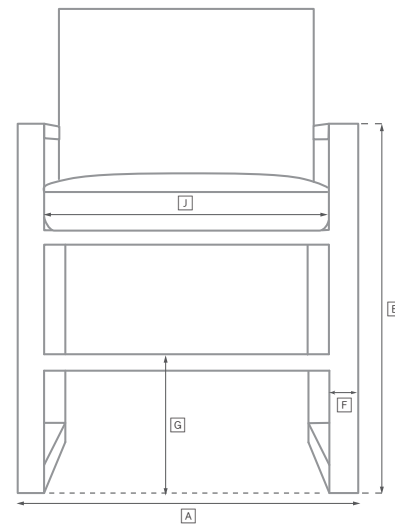

	OVERALL WIDTH A	OVERALL DEPTH B	OVERALL HEIGHT W/ CUSHION C	FRAME HEIGHT D	ARM HEIGHT E	ARM WIDTH F	FOOT HEIGHT G	SEAT HEIGHT W/ CUSHION H	SEAT HEIGHT (FLOOR TO FRAME) I	INSIDE SEAT WIDTH J	INSIDE SEAT DEPTH K	NUMBER OF BACK CUSHIONS	NUMBER OF SEAT CUSHIONS	WEIGHT
183CM SOFA	183	82	81	64	64	4	15	43	20	175	57	3	1	-
213CM SOFA	213	82	81	64	64	4	15	43	20	206	57	3	1	-
244CM SOFA	244	82	81	64	64	4	15	43	20	236	57	3	1	-
274CM SOFA	274	82	81	64	64	4	15	43	20	267	57	3	1	-
LOUNGE CHAIR	80	83	81	64	64	4	15	43	20	72	57	1	1	-
SWIVEL LOUNGE CHAIR	80	83	81	64	64	4	3	43	13	72	57	1	1	-
OTTOMAN	72	72	43	20	-	-	13	43	20	-	-	-	1	-
CHAISE	74	208	97	27	-	-	19	37	27	74	129	1	1	-
DINING ARMCHAIR	57	58	81	69	69	3	38	48	43	51	55	1	1	-
DINING SIDE CHAIR	53	58	81	69	-	-	38	48	43	51	55	1	1	-
LEFT-ARM TWO-SEAT SOFA	171	82	81	64	64	4	-	43	20	168	57	2	1	-
RIGHT-ARM TWO-SEAT SOFA	171	82	81	64	64	4	-	43	20	168	57	2	1	-
LEFT-ARM THREE-SEAT SOFA	254	82	81	64	64	4	-	43	20	250	57	3	1	-
RIGHT-ARM THREE-SEAT SOFA	254	82	81	64	64	4	-	43	20	250	57	3	1	-

MATIRA ALUMINUM SEATING COLLECTION

All dimensions are given in centimeters; all weights are given in kg. See the attached "Dimensions Diagram" sheet for more information on the keys used in this chart.

	OVERALL WIDTH A	OVERALL DEPTH B	OVERALL HEIGHT W/ CUSHION C	FRAME HEIGHT D	ARM HEIGHT E	ARM WIDTH F	FOOT HEIGHT G	SEAT HEIGHT W/ CUSHION H	SEAT HEIGHT (FLOOR TO FRAME) I	INSIDE SEAT WIDTH J	INSIDE SEAT DEPTH K	NUMBER OF BACK CUSHIONS	NUMBER OF SEAT CUSHIONS	WEIGHT
LEFT-ARM CHAISE	170	82	81	64	64	4	-	43	20	150	79	1	1	-
RIGHT-ARM CHAISE	170	82	81	64	64	4	-	43	20	150	79	1	1	-
ARMLESS SOFA	250	82	81	64	-	-	-	43	20	250	57	3	1	-
CORNER CHAIR	82	82	81	64	64	4	-	43	20	58	58	2	1	-

OUTDOOR SEATING DIMENSIONS DIAGRAM

See the "Dimensions Sheet" for the measurements that correspond with the letters below.

OUTDOOR SEATING DIMENSIONS DIAGRAM

See the "Dimensions Sheet" for the measurements that correspond with the letters below.