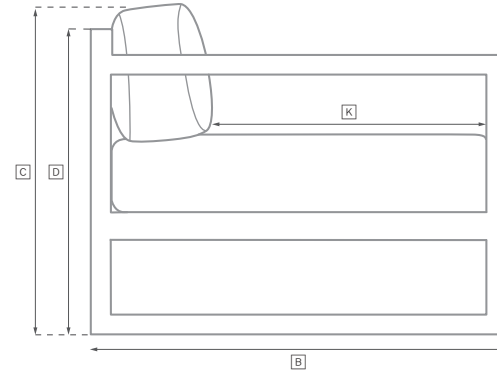

MATIRA ALUMINUM SEATING COLLECTION

All dimensions are given in centimeters; all weights are given in kg. See the attached "Dimensions Diagram" sheet for more information on the keys used in this chart.

	OVERALL WIDTH A	OVERALL DEPTH B	OVERALL HEIGHT W/ CUSHION C	FRAME HEIGHT D	ARM HEIGHT E	ARM WIDTH F	FOOT HEIGHT G	SEAT HEIGHT W/ CUSHION H	SEAT HEIGHT (FLOOR TO FRAME) I	INSIDE SEAT WIDTH J	INSIDE SEAT DEPTH K	NUMBER OF BACK CUSHIONS	NUMBER OF SEAT CUSHIONS	WEIGHT
LEFT-ARM CHAISE	170	82	81	64	64	4	-	43	20	150	79	1	1	-
RIGHT-ARM CHAISE	170	82	81	64	64	4	-	43	20	150	79	1	1	-
ARMLESS SOFA	250	82	81	64	-	-	-	43	20	250	57	3	1	-
CORNER CHAIR	82	82	81	64	64	4	-	43	20	58	58	2	1	-

OUTDOOR SEATING DIMENSIONS DIAGRAM

See the "Dimensions Sheet" for the measurements that correspond with the letters below.