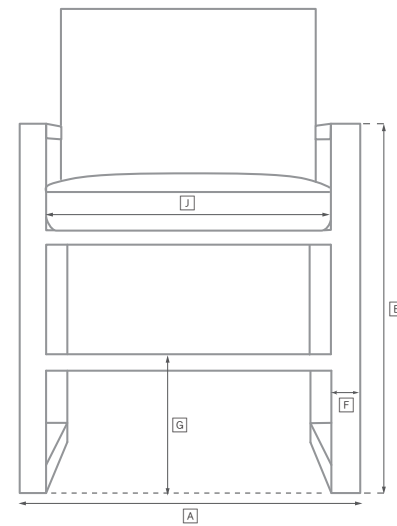

LAUREL ALUMINUM SEATING COLLECTION

All dimensions are given in centimeters; all weights are given in kg. See the attached "Dimensions Diagram" sheet for more information on the keys used in this chart.

	OVERALL WIDTH A	OVERALL DEPTH B	OVERALL HEIGHT W/ CUSHION C	FRAME HEIGHT D	ARM HEIGHT E	ARM WIDTH F	FOOT HEIGHT G	SEAT HEIGHT W/ CUSHION H	SEAT HEIGHT (FLOOR TO FRAME) I	INSIDE SEAT WIDTH J	INSIDE SEAT DEPTH K	NUMBER OF BACK CUSHIONS	NUMBER OF SEAT CUSHIONS	WEIGHT
152CM SOFA	152	84	80	67	67	4	23	41	29	137	78	2	1	24.0
183CM SOFA	183	84	80	67	67	4	23	41	29	168	78	2	1	27.7
213CM SOFA	213	84	80	67	67	4	23	41	29	198	78	2	1	30.4
244CM SOFA	244	84	80	67	67	4	23	41	29	229	78	2	1	33.1
274CM SOFA	274	84	80	67	67	4	23	41	29	259	78	2	1	34.5
LOUNGE CHAIR	84	84	80	67	67	4	23	41	29	68	78	1	1	15.4
OTTOMAN	76	56	46	29	-	-	23	41	29	76	56	-	1	6.4
CHAISE	76	204	94	25	-	-	20	36	25	76	124	1	1	18.6
DINING ARMCHAIR	63	62	81	79	43	4	38	52	43	48	55	1	1	9.1
DINING SIDE CHAIR	56	62	81	79	-	-	38	52	43	48	55	1	1	15.0

OUTDOOR SEATING DIMENSIONS DIAGRAM

See the "Dimensions Sheet" for the measurements that correspond with the letters below.

OUTDOOR SEATING DIMENSIONS DIAGRAM

See the "Dimensions Sheet" for the measurements that correspond with the letters below.