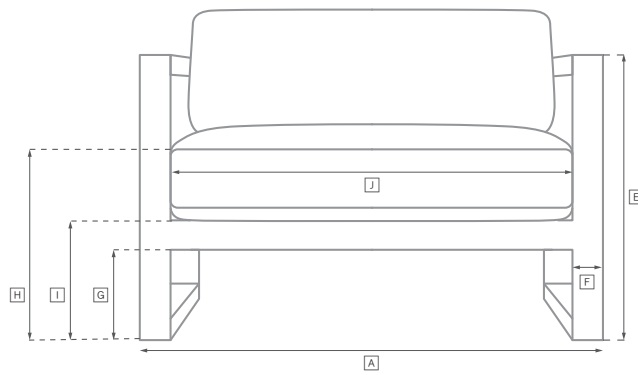

LAUREL ALUMINUM SEATING COLLECTION

All dimensions are given in centimeters; all weights are given in kg. See the attached "Dimensions Diagram" sheet for more information on the keys used in this chart.

	OVERALL WIDTH A	OVERALL DEPTH B	OVERALL HEIGHT W/ CUSHION C	FRAME HEIGHT D	ARM HEIGHT E	ARM WIDTH F	FOOT HEIGHT G	SEAT HEIGHT W/ CUSHION H	SEAT HEIGHT (FLOOR TO FRAME) I	INSIDE SEAT WIDTH J	INSIDE SEAT DEPTH K	NUMBER OF BACK CUSHIONS	NUMBER OF SEAT CUSHIONS	WEIGHT
152CM SOFA	152	84	80	67	67	4	23	41	29	137	78	2	1	24.0
183CM SOFA	183	84	80	67	67	4	23	41	29	168	78	2	1	27.7
213CM SOFA	213	84	80	67	67	4	23	41	29	198	78	2	1	30.4
244CM SOFA	244	84	80	67	67	4	23	41	29	229	78	2	1	33.1
274CM SOFA	274	84	80	67	67	4	23	41	29	259	78	2	1	34.5
LOUNGE CHAIR	84	84	80	67	67	4	23	41	29	68	78	1	1	15.4
OTTOMAN	76	56	46	29	-	-	23	41	29	76	56	-	1	6.4
CHAISE	76	204	94	25	-	-	20	36	25	76	124	1	1	18.6
DINING ARMCHAIR	63	62	81	79	43	4	38	52	43	48	55	1	1	9.1
DINING SIDE CHAIR	56	62	81	79	-	-	38	52	43	48	55	1	1	15.0

OUTDOOR SEATING DIMENSIONS DIAGRAM

See the "Dimensions Sheet" for the measurements that correspond with the letters below.

OUTDOOR SEATING DIMENSIONS DIAGRAM

See the "Dimensions Sheet" for the measurements that correspond with the letters below.