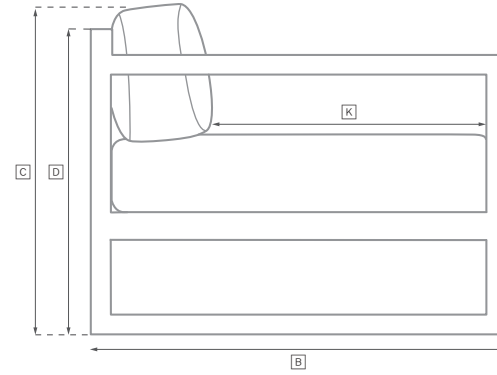

LAUREL ALUMINUM SEATING COLLECTION

All dimensions are given in centimeters; all weights are given in kg. See the attached "Dimensions Diagram" sheet for more information on the keys used in this chart.

	OVERALL WIDTH A	OVERALL DEPTH B	OVERALL HEIGHT W/ CUSHION C	FRAME HEIGHT D	ARM HEIGHT E	ARM WIDTH F	FOOT HEIGHT G	SEAT HEIGHT W/ CUSHION H	SEAT HEIGHT (FLOOR TO FRAME) I	INSIDE SEAT WIDTH J	INSIDE SEAT DEPTH K	NUMBER OF BACK CUSHIONS	NUMBER OF SEAT CUSHIONS	WEIGHT
152CM SOFA	152	84	80	67	67	4	23	41	29	137	78	2	1	24.0
183CM SOFA	183	84	80	67	67	4	23	41	29	168	78	2	1	27.7
213CM SOFA	213	84	80	67	67	4	23	41	29	198	78	2	1	30.4
244CM SOFA	244	84	80	67	67	4	23	41	29	229	78	2	1	33.1
274CM SOFA	274	84	80	67	67	4	23	41	29	259	78	2	1	34.5
LOUNGE CHAIR	84	84	80	67	67	4	23	41	29	68	78	1	1	15.4
OTTOMAN	76	56	46	29	-	-	23	41	29	76	56	-	1	6.4
CHAISE	76	204	94	25	-	-	20	36	25	76	124	1	1	18.6
DINING ARMCHAIR	63	62	81	79	43	4	38	52	43	48	55	1	1	9.1
DINING SIDE CHAIR	56	62	81	79	-	-	38	52	43	48	55	1	1	15.0

OUTDOOR SEATING DIMENSIONS DIAGRAM

See the "Dimensions Sheet" for the measurements that correspond with the letters below.

OUTDOOR SEATING DIMENSIONS DIAGRAM

See the "Dimensions Sheet" for the measurements that correspond with the letters below.