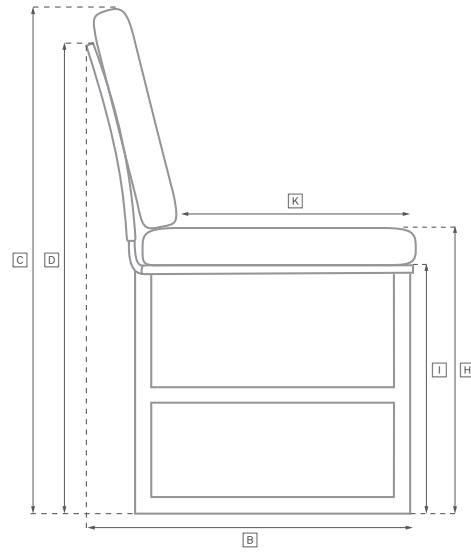

LAUREL ALUMINUM SEATING COLLECTION

All dimensions are given in centimeters; all weights are given in kg. See the attached "Dimensions Diagram" sheet for more information on the keys used in this chart.

	OVERALL WIDTH A	OVERALL DEPTH B	OVERALL HEIGHT W/ CUSHION C	FRAME HEIGHT D	ARM HEIGHT E	ARM WIDTH F	FOOT HEIGHT G	SEAT HEIGHT W/ CUSHION H	SEAT HEIGHT (FLOOR TO FRAME) I	INSIDE SEAT WIDTH J	INSIDE SEAT DEPTH K	NUMBER OF BACK CUSHIONS	NUMBER OF SEAT CUSHIONS	WEIGHT
152CM SOFA	152	84	80	67	67	4	23	41	29	137	78	2	1	24.0
183CM SOFA	183	84	80	67	67	4	23	41	29	168	78	2	1	27.7
213CM SOFA	213	84	80	67	67	4	23	41	29	198	78	2	1	30.4
244CM SOFA	244	84	80	67	67	4	23	41	29	229	78	2	1	33.1
274CM SOFA	274	84	80	67	67	4	23	41	29	259	78	2	1	34.5
LOUNGE CHAIR	84	84	80	67	67	4	23	41	29	68	78	1	1	15.4
OTTOMAN	76	56	46	29	-	-	23	41	29	76	56	-	1	6.4
CHAISE	76	204	94	25	-	-	20	36	25	76	124	1	1	18.6
DINING ARMCHAIR	63	62	81	79	43	4	38	52	43	48	55	1	1	9.1
DINING SIDE CHAIR	56	62	81	79	-	-	38	52	43	48	55	1	1	15.0

OUTDOOR SEATING DIMENSIONS DIAGRAM

See the "Dimensions Sheet" for the measurements that correspond with the letters below.

OUTDOOR SEATING DIMENSIONS DIAGRAM

See the "Dimensions Sheet" for the measurements that correspond with the letters below.