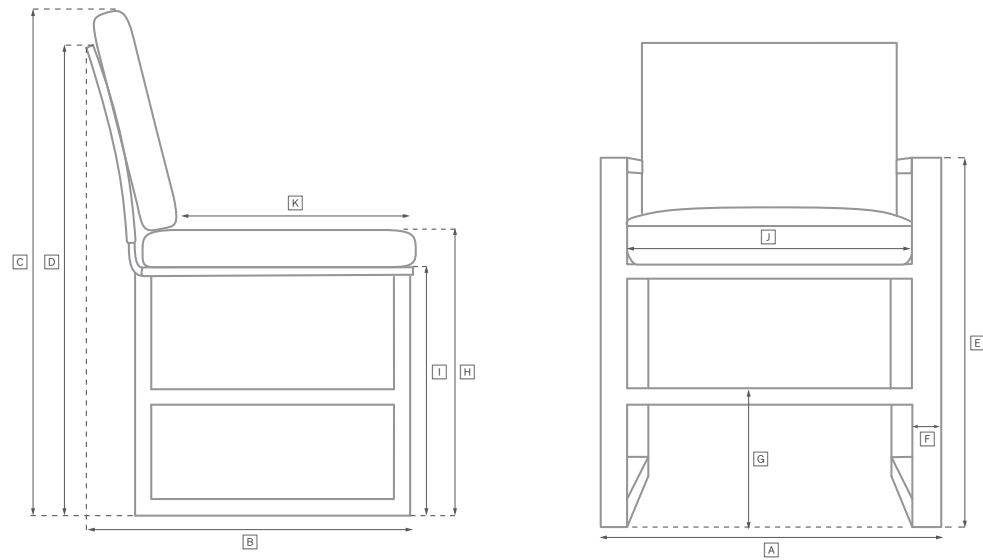

GEMINI SEATING COLLECTION

All dimensions are given in centimeters; all weights are given in kg. See the attached "Dimensions Diagram" sheet for more information on the keys used in this chart.

	OVERALL WIDTH A	OVERALL DEPTH B	OVERALL HEIGHT W/ CUSHION C	FRAME HEIGHT D	ARM HEIGHT E	ARM WIDTH F	FOOT HEIGHT G	SEAT HEIGHT W/ CUSHION H	SEAT HEIGHT (FLOOR TO FRAME) I	INSIDE SEAT WIDTH J	INSIDE SEAT DEPTH K	NUMBER OF BACK CUSHIONS	NUMBER OF SEAT CUSHIONS	WEIGHT
FOUR-SEAT RIGHT-ARM SECTIONAL RETURN SOFA	312	111	81	67	60	23	-	44	26	260	53	3	1	35.8
LEFT-ARM SECTIONAL CHAISE	97	180	81	67	60	23	-	44	26	67	150	1	1	18.1
RIGHT-ARM SECTIONAL CHAISE	97	180	81	67	60	23	-	44	26	67	150	1	1	18.1

OUTDOOR SEATING DIMENSIONS DIAGRAM

See the "Dimensions Sheet" for the measurements that correspond with the letters below.