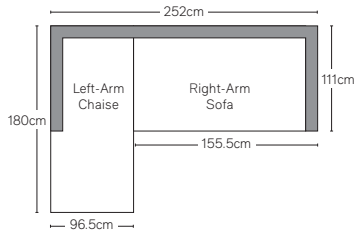

SOFA CHAISE SECTIONAL

Available in left- and right-arm configurations.