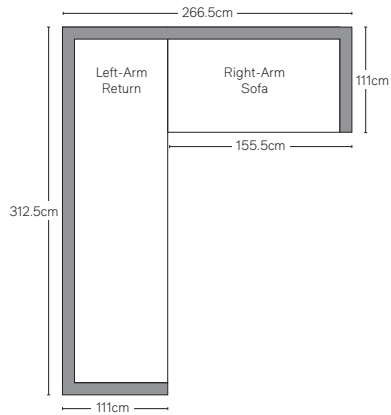

L-SECTIONAL

Available in left- and right-arm configurations.