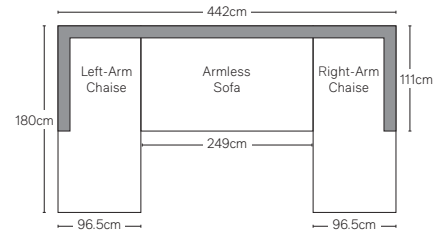

U-CHAISE SECTIONAL