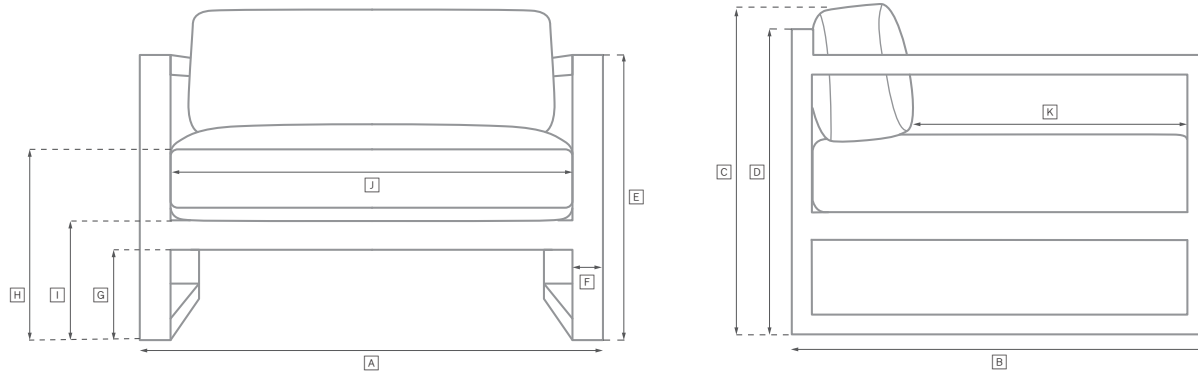

GEMINI SEATING COLLECTION

All dimensions are given in centimeters; all weights are given in kg. See the attached "Dimensions Diagram" sheet for more information on the keys used in this chart.

	OVERALL WIDTH A	OVERALL DEPTH B	OVERALL HEIGHT W/ CUSHION C	FRAME HEIGHT D	ARM HEIGHT E	ARM WIDTH F	FOOT HEIGHT G	SEAT HEIGHT W/ CUSHION H	SEAT HEIGHT (FLOOR TO FRAME) I	INSIDE SEAT WIDTH J	INSIDE SEAT DEPTH K	NUMBER OF BACK CUSHIONS	NUMBER OF SEAT CUSHIONS	WEIGHT
FOUR-SEAT RIGHT-ARM SECTIONAL RETURN SOFA	312	111	81	67	60	23	-	44	26	260	53	3	1	35.8
LEFT-ARM SECTIONAL CHAISE	97	180	81	67	60	23	-	44	26	67	150	1	1	18.1
RIGHT-ARM SECTIONAL CHAISE	97	180	81	67	60	23	-	44	26	67	150	1	1	18.1

OUTDOOR SEATING DIMENSIONS DIAGRAM

See the "Dimensions Sheet" for the measurements that correspond with the letters below.