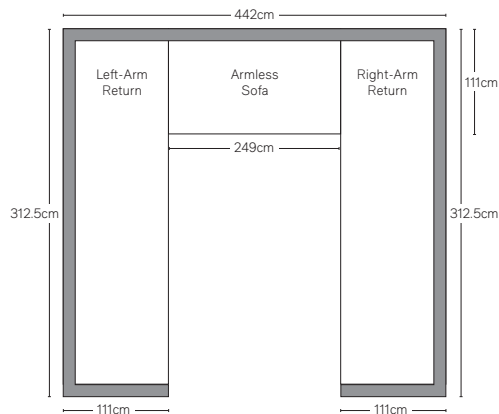

U-SOFA SECTIONAL

Multiple length options available.