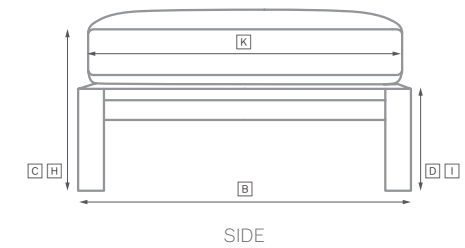

OUTDOOR SEATING DIMENSIONS DIAGRAM

See the "Dimensions Sheet" for the measurements that correspond with the letters below.