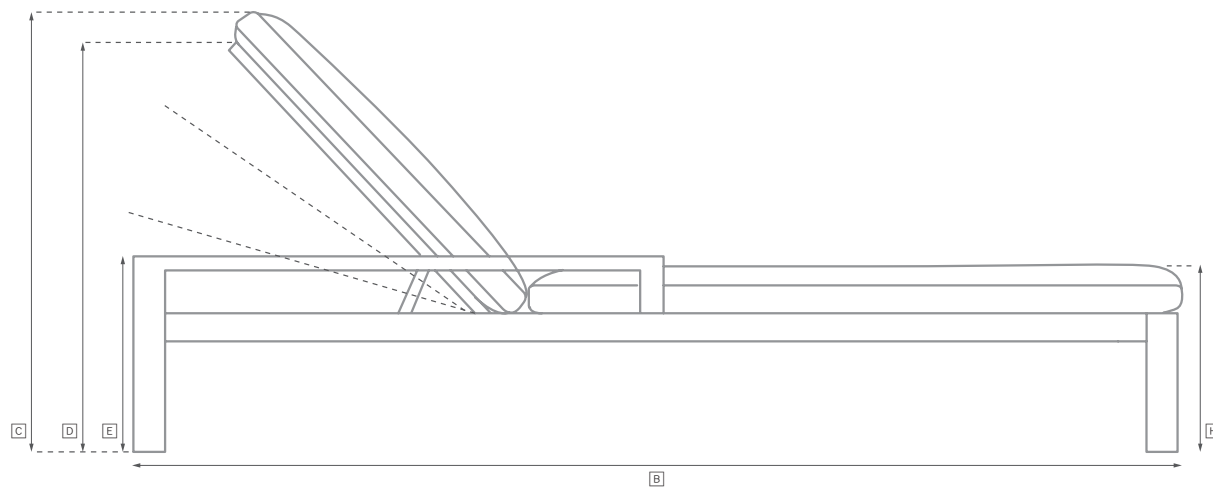

OUTDOOR SEATING DIMENSIONS DIAGRAM

See the "Dimensions Sheet" for the measurements that correspond with the letters below.