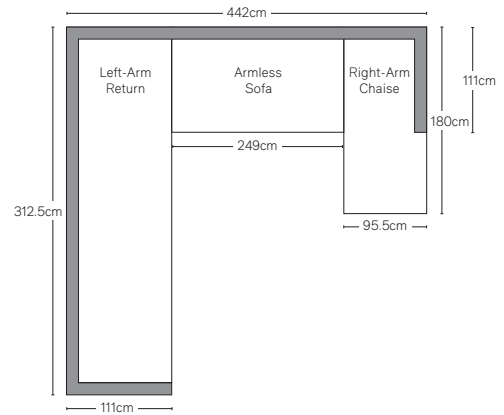

U-SOFA CHAISE SECTIONAL

Available in left- and right-arm configurations.