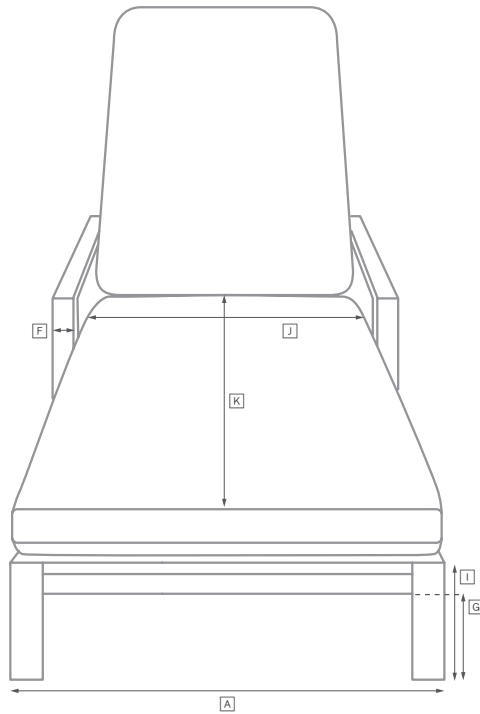

OUTDOOR SEATING DIMENSIONS DIAGRAM

See the "Dimensions Sheet" for the measurements that correspond with the letters below.