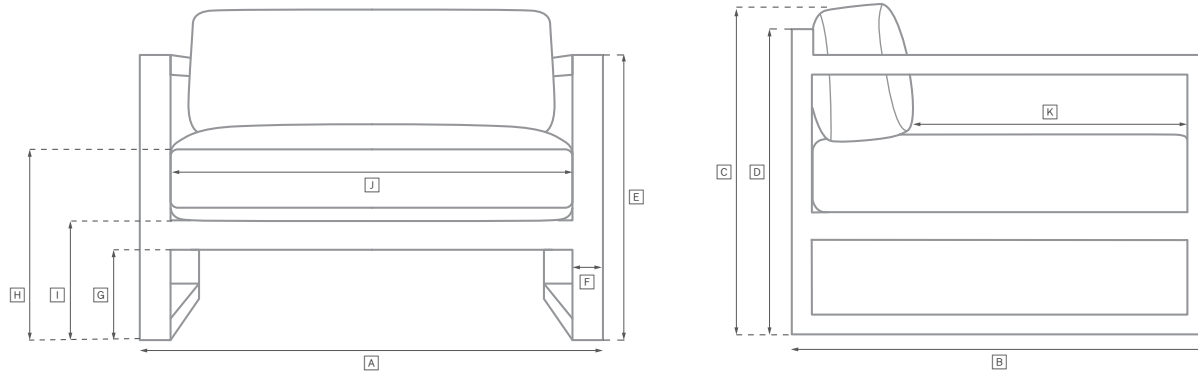

CAICOS ALUMINUM SEATING COLLECTION

All dimensions are given in centimeters; all weights are given in kg. See the attached "Dimensions Diagram" sheet for more information on the keys used in this chart.

	OVERALL WIDTH A	OVERALL DEPTH B	OVERALL HEIGHT W/ CUSHION C	FRAME HEIGHT D	ARM HEIGHT E	ARM WIDTH F	FOOT HEIGHT G	SEAT HEIGHT W/ CUSHION H	SEAT HEIGHT (FLOOR TO FRAME) I	INSIDE SEAT WIDTH J	INSIDE SEAT DEPTH K	NUMBER OF BACK CUSHIONS	NUMBER OF SEAT CUSHIONS	WEIGHT
MODULAR ARMLESS CHAIR	99	104	72	56	-	-	5	37	15	100	51	2	1	36.3
MODULAR LEFT-ARM CORNER CHAIR	104	104	72	56	-	-	5	37	15	104	51	2	1	48.5
MODULAR RIGHT-ARM CORNER CHAIR	104	104	72	56	-	-	5	37	15	104	51	2	1	48.5
MODULAR OTTOMAN	99	99	37	15	-	-	5	37	15	99	99	1	1	24.0
CHAISE	71	206	25	15	-	-	5	25	15	-	206	-	1	-
DINING ARMCHAIR	53	57	81	79	60	3	37	48	43	47	53	1	1	12.7
DINING SIDE CHAIR	47	57	81	79	-	-	37	48	43	47	53	1	1	11.8

OUTDOOR SEATING DIMENSIONS DIAGRAM

See the "Dimensions Sheet" for the measurements that correspond with the letters below.