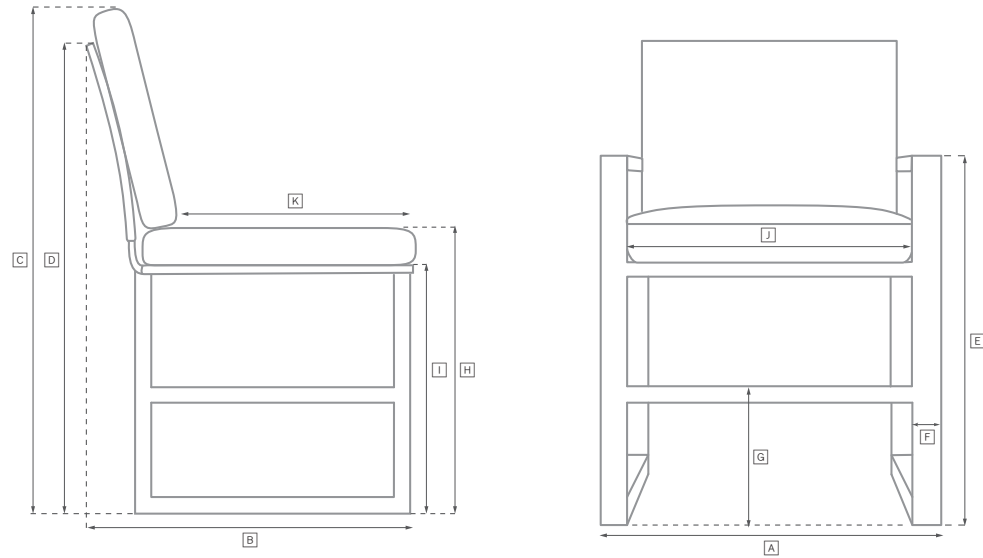

CAICOS ALUMINUM SEATING COLLECTION

All dimensions are given in centimeters; all weights are given in kg. See the attached "Dimensions Diagram" sheet for more information on the keys used in this chart.

	OVERALL WIDTH A	OVERALL DEPTH B	OVERALL HEIGHT W/ CUSHION C	FRAME HEIGHT D	ARM HEIGHT E	ARM WIDTH F	FOOT HEIGHT G	SEAT HEIGHT W/ CUSHION H	SEAT HEIGHT (FLOOR TO FRAME) I	INSIDE SEAT WIDTH J	INSIDE SEAT DEPTH K	NUMBER OF BACK CUSHIONS	NUMBER OF SEAT CUSHIONS	WEIGHT
MODULAR ARMLESS CHAIR	99	104	72	56	-	-	5	37	15	100	51	2	1	36.3
MODULAR LEFT-ARM CORNER CHAIR	104	104	72	56	-	-	5	37	15	104	51	2	1	48.5
MODULAR RIGHT-ARM CORNER CHAIR	104	104	72	56	-	-	5	37	15	104	51	2	1	48.5
MODULAR OTTOMAN	99	99	37	15	-	-	5	37	15	99	99	1	1	24.0
CHAISE	71	206	25	15	-	-	5	25	15	-	206	-	1	-
DINING ARMCHAIR	53	57	81	79	60	3	37	48	43	47	53	1	1	12.7
DINING SIDE CHAIR	47	57	81	79	-	-	37	48	43	47	53	1	1	11.8

OUTDOOR SEATING DIMENSIONS DIAGRAM

See the "Dimensions Sheet" for the measurements that correspond with the letters below.