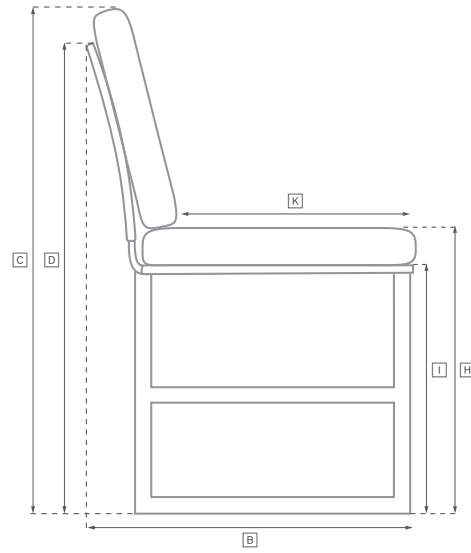

BYRON SEATING COLLECTION

All dimensions are given in centimeters; all weights are given in kg. See the attached "Dimensions Diagram" sheet for more information on the keys used in this chart.

	OVERALL WIDTH A	OVERALL DEPTH B	OVERALL HEIGHT W/ CUSHION C	FRAME HEIGHT D	ARM HEIGHT E	ARM WIDTH F	FOOT HEIGHT G	SEAT HEIGHT W/ CUSHION H	SEAT HEIGHT (FLOOR TO FRAME) I	INSIDE SEAT WIDTH J	INSIDE SEAT DEPTH K	NUMBER OF BACK CUSHIONS	NUMBER OF SEAT CUSHIONS	WEIGHT
LEFT-ARM CHAISE	183	83	78	64	64	4	-	41	7	157	78	1	1	-
RIGHT-ARM CHAISE	183	83	78	64	64	4	-	41	7	157	78	1	1	-
FOUR-SEAT LEFT-ARM RETURN SOFA	279	83	78	64	64	4	-	41	7	271	78	3	1	-
FOUR-SEAT RIGHT-ARM RETURN SOFA	279	83	78	64	64	4	-	41	7	271	78	3	1	-
TWO-SEAT ARMLESS SOFA	168	83	78	64	-	-	-	41	7	168	78	2	1	-
TWO-SEAT LEFT-ARM SOFA	180	83	78	64	64	4	-	41	7	175	78	2	1	-
TWO-SEAT RIGHT-ARM SOFA	180	83	78	64	64	4	-	41	7	175	78	2	1	-

OUTDOOR SEATING DIMENSIONS DIAGRAM

See the "Dimensions Sheet" for the measurements that correspond with the letters below.