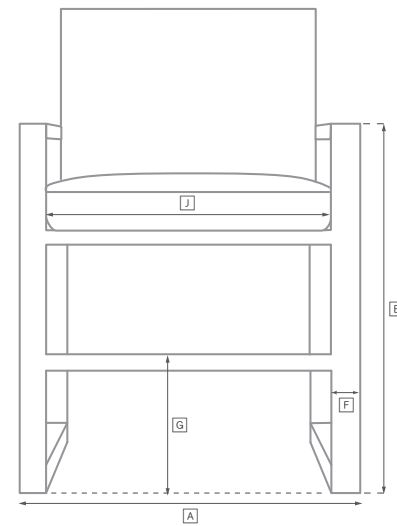

BYRON SEATING COLLECTION

All dimensions are given in centimeters; all weights are given in kg. See the attached "Dimensions Diagram" sheet for more information on the keys used in this chart.

	OVERALL WIDTH A	OVERALL DEPTH B	OVERALL HEIGHT W/ CUSHION C	FRAME HEIGHT D	ARM HEIGHT E	ARM WIDTH F	FOOT HEIGHT G	SEAT HEIGHT W/ CUSHION H	SEAT HEIGHT (FLOOR TO FRAME) I	INSIDE SEAT WIDTH J	INSIDE SEAT DEPTH K	NUMBER OF BACK CUSHIONS	NUMBER OF SEAT CUSHIONS	WEIGHT
LEFT-ARM CHAISE	183	83	78	64	64	4	-	41	7	157	78	1	1	-
RIGHT-ARM CHAISE	183	83	78	64	64	4	-	41	7	157	78	1	1	-
FOUR-SEAT LEFT-ARM RETURN SOFA	279	83	78	64	64	4	-	41	7	271	78	3	1	-
FOUR-SEAT RIGHT-ARM RETURN SOFA	279	83	78	64	64	4	-	41	7	271	78	3	1	-
TWO-SEAT ARMLESS SOFA	168	83	78	64	-	-	-	41	7	168	78	2	1	-
TWO-SEAT LEFT-ARM SOFA	180	83	78	64	64	4	-	41	7	175	78	2	1	-
TWO-SEAT RIGHT-ARM SOFA	180	83	78	64	64	4	-	41	7	175	78	2	1	-

OUTDOOR SEATING DIMENSIONS DIAGRAM

See the "Dimensions Sheet" for the measurements that correspond with the letters below.