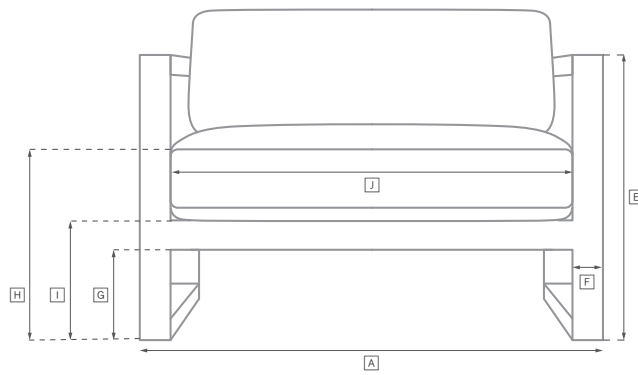

BYRON SEATING COLLECTION

All dimensions are given in centimeters; all weights are given in kg. See the attached "Dimensions Diagram" sheet for more information on the keys used in this chart.

	OVERALL WIDTH A	OVERALL DEPTH B	OVERALL HEIGHT W/ CUSHION C	FRAME HEIGHT D	ARM HEIGHT E	ARM WIDTH F	FOOT HEIGHT G	SEAT HEIGHT W/ CUSHION H	SEAT HEIGHT (FLOOR TO FRAME) I	INSIDE SEAT WIDTH J	INSIDE SEAT DEPTH K	NUMBER OF BACK CUSHIONS	NUMBER OF SEAT CUSHIONS	WEIGHT
LEFT-ARM CHAISE	183	83	78	64	64	4	-	41	7	157	78	1	1	-
RIGHT-ARM CHAISE	183	83	78	64	64	4	-	41	7	157	78	1	1	-
FOUR-SEAT LEFT-ARM RETURN SOFA	279	83	78	64	64	4	-	41	7	271	78	3	1	-
FOUR-SEAT RIGHT-ARM RETURN SOFA	279	83	78	64	64	4	-	41	7	271	78	3	1	-
TWO-SEAT ARMLESS SOFA	168	83	78	64	-	-	-	41	7	168	78	2	1	-
TWO-SEAT LEFT-ARM SOFA	180	83	78	64	64	4	-	41	7	175	78	2	1	-
TWO-SEAT RIGHT-ARM SOFA	180	83	78	64	64	4	-	41	7	175	78	2	1	-

OUTDOOR SEATING DIMENSIONS DIAGRAM

See the "Dimensions Sheet" for the measurements that correspond with the letters below.