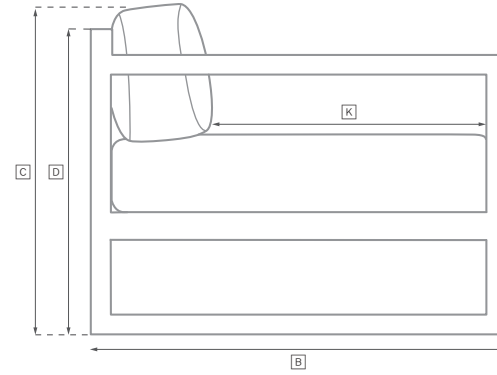

BYRON SEATING COLLECTION

All dimensions are given in centimeters; all weights are given in kg. See the attached "Dimensions Diagram" sheet for more information on the keys used in this chart.

	OVERALL WIDTH A	OVERALL DEPTH B	OVERALL HEIGHT W/ CUSHION C	FRAME HEIGHT D	ARM HEIGHT E	ARM WIDTH F	FOOT HEIGHT G	SEAT HEIGHT W/ CUSHION H	SEAT HEIGHT (FLOOR TO FRAME) I	INSIDE SEAT WIDTH J	INSIDE SEAT DEPTH K	NUMBER OF BACK CUSHIONS	NUMBER OF SEAT CUSHIONS	WEIGHT
LEFT-ARM CHAISE	183	83	78	64	64	4	-	41	7	157	78	1	1	-
RIGHT-ARM CHAISE	183	83	78	64	64	4	-	41	7	157	78	1	1	-
FOUR-SEAT LEFT-ARM RETURN SOFA	279	83	78	64	64	4	-	41	7	271	78	3	1	-
FOUR-SEAT RIGHT-ARM RETURN SOFA	279	83	78	64	64	4	-	41	7	271	78	3	1	-
TWO-SEAT ARMLESS SOFA	168	83	78	64	-	-	-	41	7	168	78	2	1	-
TWO-SEAT LEFT-ARM SOFA	180	83	78	64	64	4	-	41	7	175	78	2	1	-
TWO-SEAT RIGHT-ARM SOFA	180	83	78	64	64	4	-	41	7	175	78	2	1	-

OUTDOOR SEATING DIMENSIONS DIAGRAM

See the "Dimensions Sheet" for the measurements that correspond with the letters below.