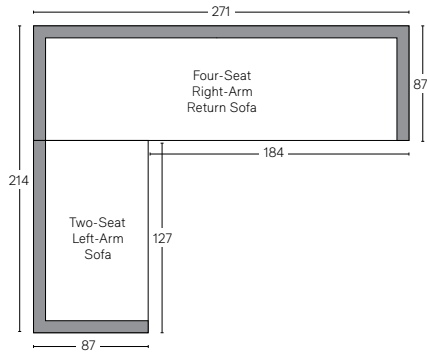

BELVEDERE ALUMINUM SEATING COLLECTION

All dimensions are given in inches. See the attached "Dimensions Diagram" sheet for more information on the keys used in this chart.

	OVERALL WIDTH A	OVERALL DEPTH B	OVERALL HEIGHT W/CUSHION C	FRAME HEIGHT D	ARM HEIGHT E	ARM WIDTH F	FOOT HEIGHT G	SEAT HEIGHT W/ CUSHION H	SEAT HEIGHT (FLOOR TO FRAME) I	INSIDE SEAT WIDTH J	INSIDE SEAT DEPTH K	# OF BACK CUSHIONS	# OF SEAT CUSHIONS
DAYBED	152	179	76	69	-	-	6	43	25	147	163	1	1
DINING ARMCHAIR	61	60	90	90	63	5	36	50	44	51	47	0	1
DINING SIDE CHAIR	49	56	90	90	-	-	36	50	44	49	44	0	1
CLASSIC TWO-SEAT ARMLESS SOFA	123	87	80	72	-	-	6	41	23	123	57	1	1
LUXE TWO-SEAT ARMLESS SOFA	130	97	83	79	-	-	6	43	25	130	62	1	1
CLASSIC TWO-SEAT LEFT-ARM SOFA	127	87	80	72	47	10	6	41	23	117	57	1	1
LUXE TWO-SEAT LEFT-ARM SOFA	133	97	83	79	52	11	6	43	25	122	62	1	1
CLASSIC TWO-SEAT RIGHT-ARM SOFA	127	87	80	72	47	10	6	41	23	117	57	1	1
LUXE TWO-SEAT RIGHT-ARM SOFA	133	97	83	79	52	11	6	43	25	122	62	1	1
CLASSIC FOUR-SEAT LEFT-ARM RETURN SOFA	271	87	80	72	47	10	6	41	23	241	57	3	1
LUXE FOUR-SEAT LEFT-ARM SOFA	291	97	83	79	52	11	6	43	25	246	62	3	1
CLASSIC FOUR-SEAT RIGHT-ARM RETURN SOFA	271	87	80	72	47	10	6	41	23	241	57	3	1
LUXE FOUR-SEAT RIGHT-ARM SOFA	291	97	83	79	52	11	6	43	25	246	62	3	1
BARSTOOL	45	50	98	98	-	-	23	79	64	45	38	0	1
COUNTER STOOL	45	50	108	108	-	-	25	69	74	45	38	0	1

OUTDOOR SEATING DIMENSIONS DIAGRAM

See the "Dimensions Sheet" for the measurements that correspond with the letters below.

OUTDOOR SEATING DIMENSIONS DIAGRAM

See the "Dimensions Sheet" for the measurements that correspond with the letters below.

RH

BELVEDERE ALUMINUM SECTIONALS - CLASSIC DEPTH 87cm

All dimensions are given in centimeters.

RH

L-SECTIONAL

Available in left- and right-arm configurations.

U-CHAISE SECTIONAL

BELVEDERE ALUMINUM SECTIONALS - LUXE DEPTH 97cm

All dimensions are given in centimeters.

RH

L-SECTIONAL

Available in left- and right-arm configurations.

U-CHAISE SECTIONAL