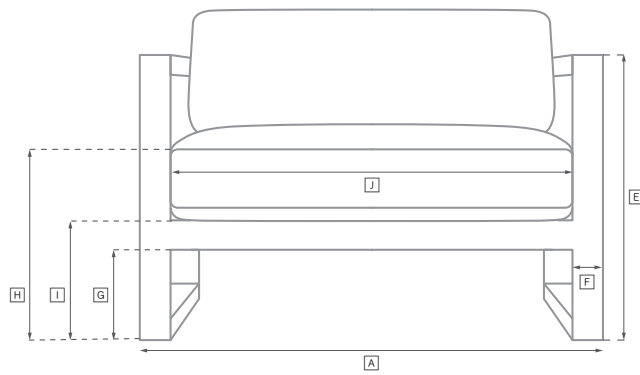

BELVEDERE ALUMINUM SEATING COLLECTION

All dimensions are given in inches. See the attached "Dimensions Diagram" sheet for more information on the keys used in this chart.

	OVERALL WIDTH A	OVERALL DEPTH B	OVERALL HEIGHT W/CUSHION C	FRAME HEIGHT D	ARM HEIGHT E	ARM WIDTH F	FOOT HEIGHT G	SEAT HEIGHT W/ CUSHION H	SEAT HEIGHT (FLOOR TO FRAME) I	INSIDE SEAT WIDTH J	INSIDE SEAT DEPTH K	# OF BACK CUSHIONS	# OF SEAT CUSHIONS
DAYBED	152	179	76	69	-	-	6	43	25	147	163	1	1
DINING ARMCHAIR	61	60	90	90	63	5	36	50	44	51	47	0	1
DINING SIDE CHAIR	49	56	90	90	-	-	36	50	44	49	44	0	1
CLASSIC TWO-SEAT ARMLESS SOFA	123	87	80	72	-	-	6	41	23	123	57	1	1
LUXE TWO-SEAT ARMLESS SOFA	130	97	83	79	-	-	6	43	25	130	62	1	1
CLASSIC TWO-SEAT LEFT-ARM SOFA	127	87	80	72	47	10	6	41	23	117	57	1	1
LUXE TWO-SEAT LEFT-ARM SOFA	133	97	83	79	52	11	6	43	25	122	62	1	1
CLASSIC TWO-SEAT RIGHT-ARM SOFA	127	87	80	72	47	10	6	41	23	117	57	1	1
LUXE TWO-SEAT RIGHT-ARM SOFA	133	97	83	79	52	11	6	43	25	122	62	1	1
CLASSIC FOUR-SEAT LEFT-ARM RETURN SOFA	271	87	80	72	47	10	6	41	23	241	57	3	1
LUXE FOUR-SEAT LEFT-ARM SOFA	291	97	83	79	52	11	6	43	25	246	62	3	1
CLASSIC FOUR-SEAT RIGHT-ARM RETURN SOFA	271	87	80	72	47	10	6	41	23	241	57	3	1
LUXE FOUR-SEAT RIGHT-ARM SOFA	291	97	83	79	52	11	6	43	25	246	62	3	1
BARSTOOL	45	50	98	98	-	-	23	79	64	45	38	0	1
COUNTER STOOL	45	50	108	108	-	-	25	69	74	45	38	0	1

OUTDOOR SEATING DIMENSIONS DIAGRAM

See the "Dimensions Sheet" for the measurements that correspond with the letters below.