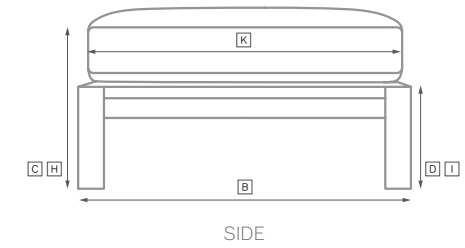

BELVEDERE ALUMINUM SEATING COLLECTION

All dimensions are given in inches. See the attached "Dimensions Diagram" sheet for more information on the keys used in this chart.

	OVERALL WIDTH A	OVERALL DEPTH B	OVERALL HEIGHT W/CUSHION C	FRAME HEIGHT D	ARM HEIGHT E	ARM WIDTH F	FOOT HEIGHT G	SEAT HEIGHT W/ CUSHION H	SEAT HEIGHT (FLOOR TO FRAME) I	INSIDE SEAT WIDTH J	INSIDE SEAT DEPTH K	# OF BACK CUSHIONS	# OF SEAT CUSHIONS
DAYBED	152	179	76	69	-	-	6	43	25	147	163	1	1
DINING ARMCHAIR	61	60	90	90	63	5	36	50	44	51	47	0	1
DINING SIDE CHAIR	49	56	90	90	-	-	36	50	44	49	44	0	1
CLASSIC TWO-SEAT ARMLESS SOFA	123	87	80	72	-	-	6	41	23	123	57	1	1
LUXE TWO-SEAT ARMLESS SOFA	130	97	83	79	-	-	6	43	25	130	62	1	1
CLASSIC TWO-SEAT LEFT-ARM SOFA	127	87	80	72	47	10	6	41	23	117	57	1	1
LUXE TWO-SEAT LEFT-ARM SOFA	133	97	83	79	52	11	6	43	25	122	62	1	1
CLASSIC TWO-SEAT RIGHT-ARM SOFA	127	87	80	72	47	10	6	41	23	117	57	1	1
LUXE TWO-SEAT RIGHT-ARM SOFA	133	97	83	79	52	11	6	43	25	122	62	1	1
CLASSIC FOUR-SEAT LEFT-ARM RETURN SOFA	271	87	80	72	47	10	6	41	23	241	57	3	1
LUXE FOUR-SEAT LEFT-ARM SOFA	291	97	83	79	52	11	6	43	25	246	62	3	1
CLASSIC FOUR-SEAT RIGHT-ARM RETURN SOFA	271	87	80	72	47	10	6	41	23	241	57	3	1
LUXE FOUR-SEAT RIGHT-ARM SOFA	291	97	83	79	52	11	6	43	25	246	62	3	1
BARSTOOL	45	50	98	98	-	-	23	79	64	45	38	0	1
COUNTER STOOL	45	50	108	108	-	-	25	69	74	45	38	0	1

OUTDOOR SEATING DIMENSIONS DIAGRAM

See the "Dimensions Sheet" for the measurements that correspond with the letters below.

OUTDOOR SEATING DIMENSIONS DIAGRAM

See the "Dimensions Sheet" for the measurements that correspond with the letters below.

RH

BELVEDERE ALUMINUM SECTIONALS - CLASSIC DEPTH 87cm

All dimensions are given in centimeters.

RH

L-SECTIONAL

Available in left- and right-arm configurations.

U-CHAISE SECTIONAL

BELVEDERE ALUMINUM SECTIONALS - LUXE DEPTH 97cm

All dimensions are given in centimeters.

RH

L-SECTIONAL

Available in left- and right-arm configurations.

U-CHAISE SECTIONAL