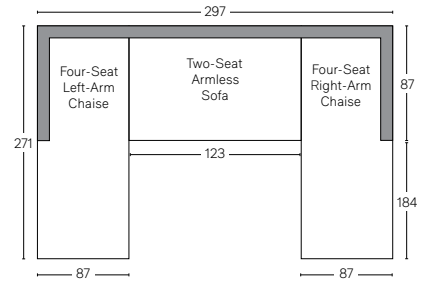

BELVEDERE ALUMINUM SEATING COLLECTION

All dimensions are given in inches. See the attached "Dimensions Diagram" sheet for more information on the keys used in this chart.

	OVERALL WIDTH A	OVERALL DEPTH B	OVERALL HEIGHT W/CUSHION C	FRAME HEIGHT D	ARM HEIGHT E	ARM WIDTH F	FOOT HEIGHT G	SEAT HEIGHT W/ CUSHION H	SEAT HEIGHT (FLOOR TO FRAME) I	INSIDE SEAT WIDTH J	INSIDE SEAT DEPTH K	# OF BACK CUSHIONS	# OF SEAT CUSHIONS
DAYBED	152	179	76	69	-	-	6	43	25	147	163	1	1
DINING ARMCHAIR	61	60	90	90	63	5	36	50	44	51	47	0	1
DINING SIDE CHAIR	49	56	90	90	-	-	36	50	44	49	44	0	1
CLASSIC TWO-SEAT ARMLESS SOFA	123	87	80	72	-	-	6	41	23	123	57	1	1
LUXE TWO-SEAT ARMLESS SOFA	130	97	83	79	-	-	6	43	25	130	62	1	1
CLASSIC TWO-SEAT LEFT-ARM SOFA	127	87	80	72	47	10	6	41	23	117	57	1	1
LUXE TWO-SEAT LEFT-ARM SOFA	133	97	83	79	52	11	6	43	25	122	62	1	1
CLASSIC TWO-SEAT RIGHT-ARM SOFA	127	87	80	72	47	10	6	41	23	117	57	1	1
LUXE TWO-SEAT RIGHT-ARM SOFA	133	97	83	79	52	11	6	43	25	122	62	1	1
CLASSIC FOUR-SEAT LEFT-ARM RETURN SOFA	271	87	80	72	47	10	6	41	23	241	57	3	1
LUXE FOUR-SEAT LEFT-ARM SOFA	291	97	83	79	52	11	6	43	25	246	62	3	1
CLASSIC FOUR-SEAT RIGHT-ARM RETURN SOFA	271	87	80	72	47	10	6	41	23	241	57	3	1
LUXE FOUR-SEAT RIGHT-ARM SOFA	291	97	83	79	52	11	6	43	25	246	62	3	1
BARSTOOL	45	50	98	98	-	-	23	79	64	45	38	0	1
COUNTER STOOL	45	50	108	108	-	-	25	69	74	45	38	0	1

OUTDOOR SEATING DIMENSIONS DIAGRAM

See the "Dimensions Sheet" for the measurements that correspond with the letters below.

OUTDOOR SEATING DIMENSIONS DIAGRAM

See the "Dimensions Sheet" for the measurements that correspond with the letters below.

RH

BELVEDERE ALUMINUM SECTIONALS - CLASSIC DEPTH 87cm

All dimensions are given in centimeters.

RH

L-SECTIONAL

Available in left- and right-arm configurations.

U-CHAISE SECTIONAL

BELVEDERE ALUMINUM SECTIONALS - LUXE DEPTH 97cm

All dimensions are given in centimeters.

RH

L-SECTIONAL

Available in left- and right-arm configurations.

U-CHAISE SECTIONAL