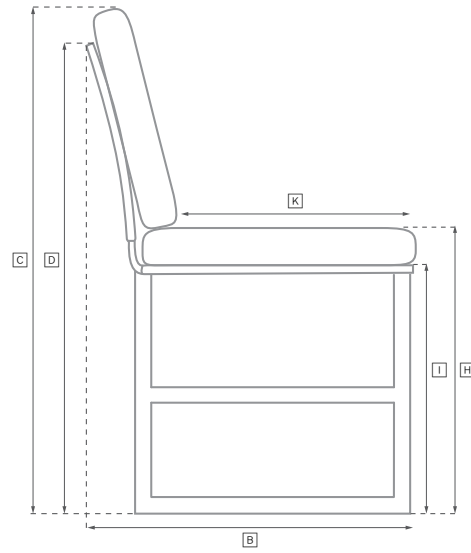

BELVEDERE ALUMINUM SEATING COLLECTION

All dimensions are given in inches. See the attached "Dimensions Diagram" sheet for more information on the keys used in this chart.

	OVERALL WIDTH A	OVERALL DEPTH B	OVERALL HEIGHT W/CUSHION C	FRAME HEIGHT D	ARM HEIGHT E	ARM WIDTH F	FOOT HEIGHT G	SEAT HEIGHT W/ CUSHION H	SEAT HEIGHT (FLOOR TO FRAME) I	INSIDE SEAT WIDTH J	INSIDE SEAT DEPTH K	# OF BACK CUSHIONS	# OF SEAT CUSHIONS
DAYBED	152	179	76	69	-	-	6	43	25	147	163	1	1
DINING ARMCHAIR	61	60	90	90	63	5	36	50	44	51	47	0	1
DINING SIDE CHAIR	49	56	90	90	-	-	36	50	44	49	44	0	1
CLASSIC TWO-SEAT ARMLESS SOFA	123	87	80	72	-	-	6	41	23	123	57	1	1
LUXE TWO-SEAT ARMLESS SOFA	130	97	83	79	-	-	6	43	25	130	62	1	1
CLASSIC TWO-SEAT LEFT-ARM SOFA	127	87	80	72	47	10	6	41	23	117	57	1	1
LUXE TWO-SEAT LEFT-ARM SOFA	133	97	83	79	52	11	6	43	25	122	62	1	1
CLASSIC TWO-SEAT RIGHT-ARM SOFA	127	87	80	72	47	10	6	41	23	117	57	1	1
LUXE TWO-SEAT RIGHT-ARM SOFA	133	97	83	79	52	11	6	43	25	122	62	1	1
CLASSIC FOUR-SEAT LEFT-ARM RETURN SOFA	271	87	80	72	47	10	6	41	23	241	57	3	1
LUXE FOUR-SEAT LEFT-ARM SOFA	291	97	83	79	52	11	6	43	25	246	62	3	1
CLASSIC FOUR-SEAT RIGHT-ARM RETURN SOFA	271	87	80	72	47	10	6	41	23	241	57	3	1
LUXE FOUR-SEAT RIGHT-ARM SOFA	291	97	83	79	52	11	6	43	25	246	62	3	1
BARSTOOL	45	50	98	98	-	-	23	79	64	45	38	0	1
COUNTER STOOL	45	50	108	108	-	-	25	69	74	45	38	0	1

OUTDOOR SEATING DIMENSIONS DIAGRAM

See the "Dimensions Sheet" for the measurements that correspond with the letters below.