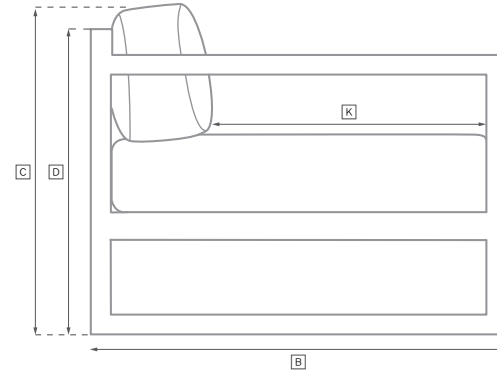

BELVEDERE ALUMINUM SEATING COLLECTION

All dimensions are given in inches. See the attached "Dimensions Diagram" sheet for more information on the keys used in this chart.

	OVERALL WIDTH A	OVERALL DEPTH B	OVERALL HEIGHT W/CUSHION C	FRAME HEIGHT D	ARM HEIGHT E	ARM WIDTH F	FOOT HEIGHT G	SEAT HEIGHT W/ CUSHION H	SEAT HEIGHT (FLOOR TO FRAME) I	INSIDE SEAT WIDTH J	INSIDE SEAT DEPTH K	# OF BACK CUSHIONS	# OF SEAT CUSHIONS
DAYBED	152	179	76	69	-	-	6	43	25	147	163	1	1
DINING ARMCHAIR	61	60	90	90	63	5	36	50	44	51	47	0	1
DINING SIDE CHAIR	49	56	90	90	-	-	36	50	44	49	44	0	1
CLASSIC TWO-SEAT ARMLESS SOFA	123	87	80	72	-	-	6	41	23	123	57	1	1
LUXE TWO-SEAT ARMLESS SOFA	130	97	83	79	-	-	6	43	25	130	62	1	1
CLASSIC TWO-SEAT LEFT-ARM SOFA	127	87	80	72	47	10	6	41	23	117	57	1	1
LUXE TWO-SEAT LEFT-ARM SOFA	133	97	83	79	52	11	6	43	25	122	62	1	1
CLASSIC TWO-SEAT RIGHT-ARM SOFA	127	87	80	72	47	10	6	41	23	117	57	1	1
LUXE TWO-SEAT RIGHT-ARM SOFA	133	97	83	79	52	11	6	43	25	122	62	1	1
CLASSIC FOUR-SEAT LEFT-ARM RETURN SOFA	271	87	80	72	47	10	6	41	23	241	57	3	1
LUXE FOUR-SEAT LEFT-ARM SOFA	291	97	83	79	52	11	6	43	25	246	62	3	1
CLASSIC FOUR-SEAT RIGHT-ARM RETURN SOFA	271	87	80	72	47	10	6	41	23	241	57	3	1
LUXE FOUR-SEAT RIGHT-ARM SOFA	291	97	83	79	52	11	6	43	25	246	62	3	1
BARSTOOL	45	50	98	98	-	-	23	79	64	45	38	0	1
COUNTER STOOL	45	50	108	108	-	-	25	69	74	45	38	0	1

OUTDOOR SEATING DIMENSIONS DIAGRAM

See the "Dimensions Sheet" for the measurements that correspond with the letters below.