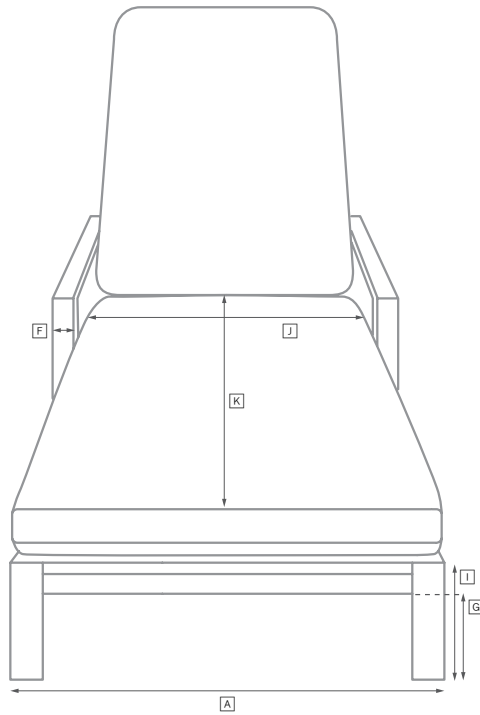

BELVEDERE ALUMINUM SEATING COLLECTION

All dimensions are given in inches. See the attached "Dimensions Diagram" sheet for more information on the keys used in this chart.

	OVERALL WIDTH A	OVERALL DEPTH B	OVERALL HEIGHT W/CUSHION C	FRAME HEIGHT D	ARM HEIGHT E	ARM WIDTH F	FOOT HEIGHT G	SEAT HEIGHT W/ CUSHION H	SEAT HEIGHT (FLOOR TO FRAME) I	INSIDE SEAT WIDTH J	INSIDE SEAT DEPTH K	# OF BACK CUSHIONS	# OF SEAT CUSHIONS
DAYBED	152	179	76	69	-	-	6	43	25	147	163	1	1
DINING ARMCHAIR	61	60	90	90	63	5	36	50	44	51	47	0	1
DINING SIDE CHAIR	49	56	90	90	-	-	36	50	44	49	44	0	1
CLASSIC TWO-SEAT ARMLESS SOFA	123	87	80	72	-	-	6	41	23	123	57	1	1
LUXE TWO-SEAT ARMLESS SOFA	130	97	83	79	-	-	6	43	25	130	62	1	1
CLASSIC TWO-SEAT LEFT-ARM SOFA	127	87	80	72	47	10	6	41	23	117	57	1	1
LUXE TWO-SEAT LEFT-ARM SOFA	133	97	83	79	52	11	6	43	25	122	62	1	1
CLASSIC TWO-SEAT RIGHT-ARM SOFA	127	87	80	72	47	10	6	41	23	117	57	1	1
LUXE TWO-SEAT RIGHT-ARM SOFA	133	97	83	79	52	11	6	43	25	122	62	1	1
CLASSIC FOUR-SEAT LEFT-ARM RETURN SOFA	271	87	80	72	47	10	6	41	23	241	57	3	1
LUXE FOUR-SEAT LEFT-ARM SOFA	291	97	83	79	52	11	6	43	25	246	62	3	1
CLASSIC FOUR-SEAT RIGHT-ARM RETURN SOFA	271	87	80	72	47	10	6	41	23	241	57	3	1
LUXE FOUR-SEAT RIGHT-ARM SOFA	291	97	83	79	52	11	6	43	25	246	62	3	1
BARSTOOL	45	50	98	98	-	-	23	79	64	45	38	0	1
COUNTER STOOL	45	50	108	108	-	-	25	69	74	45	38	0	1

OUTDOOR SEATING DIMENSIONS DIAGRAM

See the "Dimensions Sheet" for the measurements that correspond with the letters below.

OUTDOOR SEATING DIMENSIONS DIAGRAM

See the "Dimensions Sheet" for the measurements that correspond with the letters below.

RH

BELVEDERE ALUMINUM SECTIONALS - CLASSIC DEPTH 87cm

All dimensions are given in centimeters.

RH

L-SECTIONAL

Available in left- and right-arm configurations.

U-CHAISE SECTIONAL

BELVEDERE ALUMINUM SECTIONALS - LUXE DEPTH 97cm