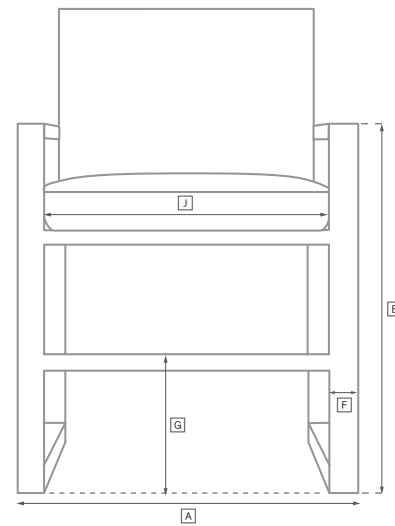

BELVEDERE ALUMINUM SEATING COLLECTION

All dimensions are given in inches. See the attached "Dimensions Diagram" sheet for more information on the keys used in this chart.

	OVERALL WIDTH A	OVERALL DEPTH B	OVERALL HEIGHT W/CUSHION C	FRAME HEIGHT D	ARM HEIGHT E	ARM WIDTH F	FOOT HEIGHT G	SEAT HEIGHT W/ CUSHION H	SEAT HEIGHT (FLOOR TO FRAME) I	INSIDE SEAT WIDTH J	INSIDE SEAT DEPTH K	# OF BACK CUSHIONS	# OF SEAT CUSHIONS
DAYBED	152	179	76	69	-	-	6	43	25	147	163	1	1
DINING ARMCHAIR	61	60	90	90	63	5	36	50	44	51	47	0	1
DINING SIDE CHAIR	49	56	90	90	-	-	36	50	44	49	44	0	1
CLASSIC TWO-SEAT ARMLESS SOFA	123	87	80	72	-	-	6	41	23	123	57	1	1
LUXE TWO-SEAT ARMLESS SOFA	130	97	83	79	-	-	6	43	25	130	62	1	1
CLASSIC TWO-SEAT LEFT-ARM SOFA	127	87	80	72	47	10	6	41	23	117	57	1	1
LUXE TWO-SEAT LEFT-ARM SOFA	133	97	83	79	52	11	6	43	25	122	62	1	1
CLASSIC TWO-SEAT RIGHT-ARM SOFA	127	87	80	72	47	10	6	41	23	117	57	1	1
LUXE TWO-SEAT RIGHT-ARM SOFA	133	97	83	79	52	11	6	43	25	122	62	1	1
CLASSIC FOUR-SEAT LEFT-ARM RETURN SOFA	271	87	80	72	47	10	6	41	23	241	57	3	1
LUXE FOUR-SEAT LEFT-ARM SOFA	291	97	83	79	52	11	6	43	25	246	62	3	1
CLASSIC FOUR-SEAT RIGHT-ARM RETURN SOFA	271	87	80	72	47	10	6	41	23	241	57	3	1
LUXE FOUR-SEAT RIGHT-ARM SOFA	291	97	83	79	52	11	6	43	25	246	62	3	1
BARSTOOL	45	50	98	98	-	-	23	79	64	45	38	0	1
COUNTER STOOL	45	50	108	108	-	-	25	69	74	45	38	0	1

OUTDOOR SEATING DIMENSIONS DIAGRAM

See the "Dimensions Sheet" for the measurements that correspond with the letters below.