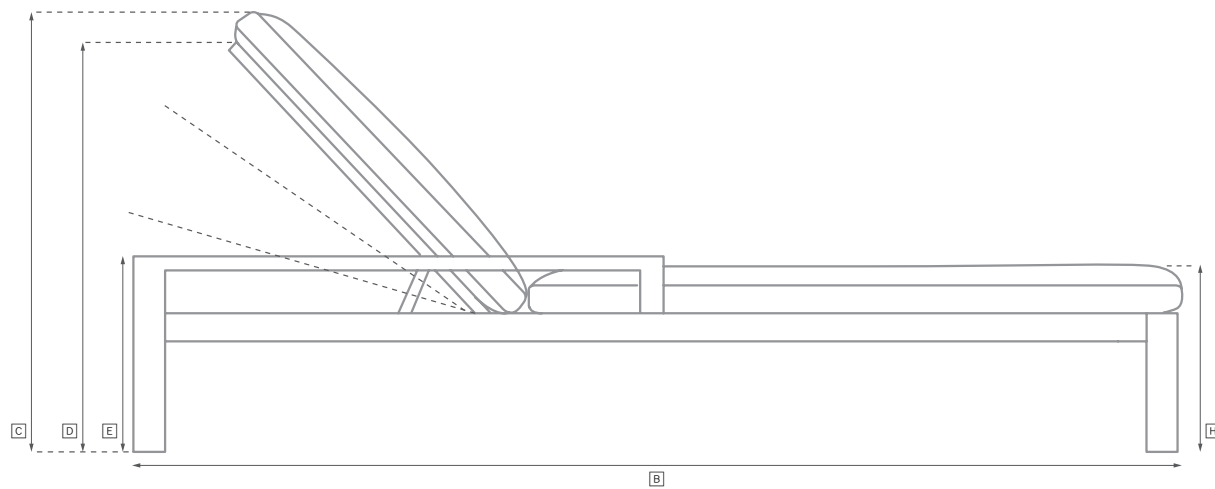

BELVEDERE ALUMINUM SEATING COLLECTION

All dimensions are given in inches. See the attached "Dimensions Diagram" sheet for more information on the keys used in this chart.

	OVERALL WIDTH A	OVERALL DEPTH B	OVERALL HEIGHT W/CUSHION C	FRAME HEIGHT D	ARM HEIGHT E	ARM WIDTH F	FOOT HEIGHT G	SEAT HEIGHT W/ CUSHION H	SEAT HEIGHT (FLOOR TO FRAME) I	INSIDE SEAT WIDTH J	INSIDE SEAT DEPTH K	# OF BACK CUSHIONS	# OF SEAT CUSHIONS
DAYBED	152	179	76	69	-	-	6	43	25	147	163	1	1
DINING ARMCHAIR	61	60	90	90	63	5	36	50	44	51	47	0	1
DINING SIDE CHAIR	49	56	90	90	-	-	36	50	44	49	44	0	1
CLASSIC TWO-SEAT ARMLESS SOFA	123	87	80	72	-	-	6	41	23	123	57	1	1
LUXE TWO-SEAT ARMLESS SOFA	130	97	83	79	-	-	6	43	25	130	62	1	1
CLASSIC TWO-SEAT LEFT-ARM SOFA	127	87	80	72	47	10	6	41	23	117	57	1	1
LUXE TWO-SEAT LEFT-ARM SOFA	133	97	83	79	52	11	6	43	25	122	62	1	1
CLASSIC TWO-SEAT RIGHT-ARM SOFA	127	87	80	72	47	10	6	41	23	117	57	1	1
LUXE TWO-SEAT RIGHT-ARM SOFA	133	97	83	79	52	11	6	43	25	122	62	1	1
CLASSIC FOUR-SEAT LEFT-ARM RETURN SOFA	271	87	80	72	47	10	6	41	23	241	57	3	1
LUXE FOUR-SEAT LEFT-ARM SOFA	291	97	83	79	52	11	6	43	25	246	62	3	1
CLASSIC FOUR-SEAT RIGHT-ARM RETURN SOFA	271	87	80	72	47	10	6	41	23	241	57	3	1
LUXE FOUR-SEAT RIGHT-ARM SOFA	291	97	83	79	52	11	6	43	25	246	62	3	1
BARSTOOL	45	50	98	98	-	-	23	79	64	45	38	0	1
COUNTER STOOL	45	50	108	108	-	-	25	69	74	45	38	0	1

OUTDOOR SEATING DIMENSIONS DIAGRAM

See the "Dimensions Sheet" for the measurements that correspond with the letters below.

OUTDOOR SEATING DIMENSIONS DIAGRAM

See the "Dimensions Sheet" for the measurements that correspond with the letters below.

RH

BELVEDERE ALUMINUM SECTIONALS - CLASSIC DEPTH 87cm

All dimensions are given in centimeters.

RH

L-SECTIONAL

Available in left- and right-arm configurations.

U-CHAISE SECTIONAL

BELVEDERE ALUMINUM SECTIONALS - LUXE DEPTH 97cm