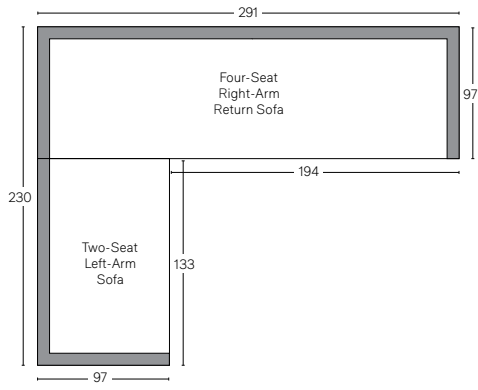

BELVEDERE ALUMINUM SEATING COLLECTION

All dimensions are given in inches. See the attached "Dimensions Diagram" sheet for more information on the keys used in this chart.

	OVERALL WIDTH A	OVERALL DEPTH B	OVERALL HEIGHT W/CUSHION C	FRAME HEIGHT D	ARM HEIGHT E	ARM WIDTH F	FOOT HEIGHT G	SEAT HEIGHT W/ CUSHION H	SEAT HEIGHT (FLOOR TO FRAME) I	INSIDE SEAT WIDTH J	INSIDE SEAT DEPTH K	# OF BACK CUSHIONS	# OF SEAT CUSHIONS
DAYBED	152	179	76	69	-	-	6	43	25	147	163	1	1
DINING ARMCHAIR	61	60	90	90	63	5	36	50	44	51	47	0	1
DINING SIDE CHAIR	49	56	90	90	-	-	36	50	44	49	44	0	1
CLASSIC TWO-SEAT ARMLESS SOFA	123	87	80	72	-	-	6	41	23	123	57	1	1
LUXE TWO-SEAT ARMLESS SOFA	130	97	83	79	-	-	6	43	25	130	62	1	1
CLASSIC TWO-SEAT LEFT-ARM SOFA	127	87	80	72	47	10	6	41	23	117	57	1	1
LUXE TWO-SEAT LEFT-ARM SOFA	133	97	83	79	52	11	6	43	25	122	62	1	1
CLASSIC TWO-SEAT RIGHT-ARM SOFA	127	87	80	72	47	10	6	41	23	117	57	1	1
LUXE TWO-SEAT RIGHT-ARM SOFA	133	97	83	79	52	11	6	43	25	122	62	1	1
CLASSIC FOUR-SEAT LEFT-ARM RETURN SOFA	271	87	80	72	47	10	6	41	23	241	57	3	1
LUXE FOUR-SEAT LEFT-ARM SOFA	291	97	83	79	52	11	6	43	25	246	62	3	1
CLASSIC FOUR-SEAT RIGHT-ARM RETURN SOFA	271	87	80	72	47	10	6	41	23	241	57	3	1
LUXE FOUR-SEAT RIGHT-ARM SOFA	291	97	83	79	52	11	6	43	25	246	62	3	1
BARSTOOL	45	50	98	98	-	-	23	79	64	45	38	0	1
COUNTER STOOL	45	50	108	108	-	-	25	69	74	45	38	0	1

OUTDOOR SEATING DIMENSIONS DIAGRAM

See the "Dimensions Sheet" for the measurements that correspond with the letters below.

OUTDOOR SEATING DIMENSIONS DIAGRAM

See the "Dimensions Sheet" for the measurements that correspond with the letters below.

RH

BELVEDERE ALUMINUM SECTIONALS - CLASSIC DEPTH 87cm

All dimensions are given in centimeters.

RH

L-SECTIONAL

Available in left- and right-arm configurations.

U-CHAISE SECTIONAL

BELVEDERE ALUMINUM SECTIONALS - LUXE DEPTH 97cm

All dimensions are given in centimeters.

RH

L-SECTIONAL

Available in left- and right-arm configurations.

U-CHAISE SECTIONAL